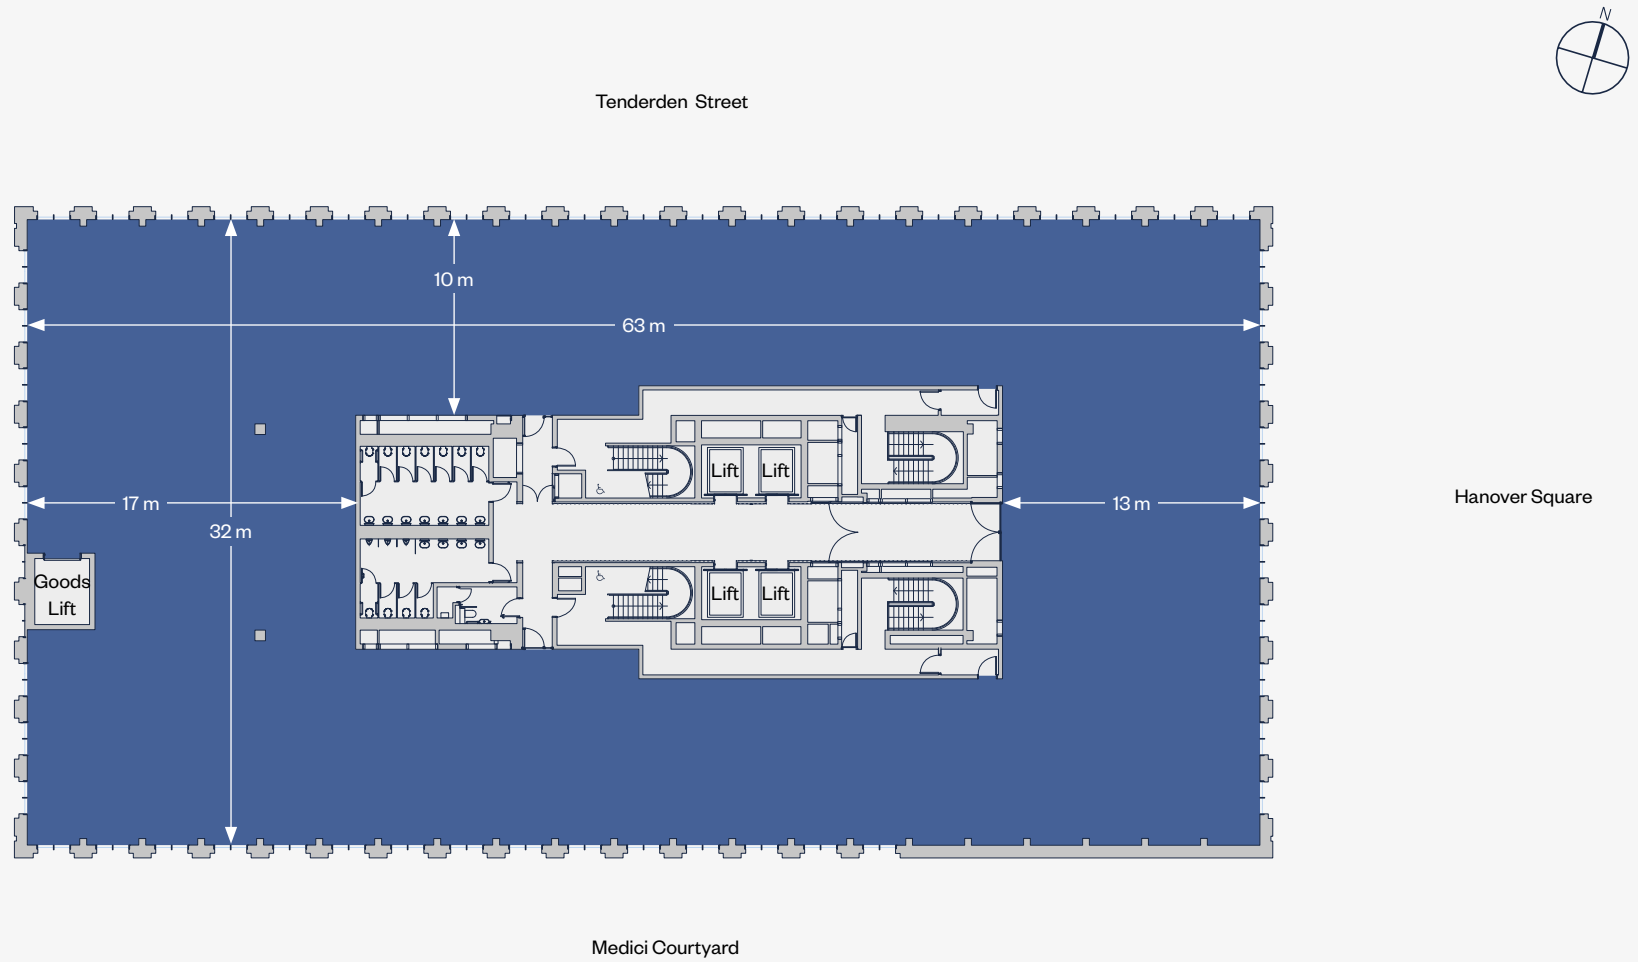

18 Hanover Square.

Ground floor

2,288 sq ft | 212.6 sq m

18 Hanover Square.

First floor

16,467 sq ft | 1,529.8 sq m

18 Hanover Square.

Lower ground floor – facilities