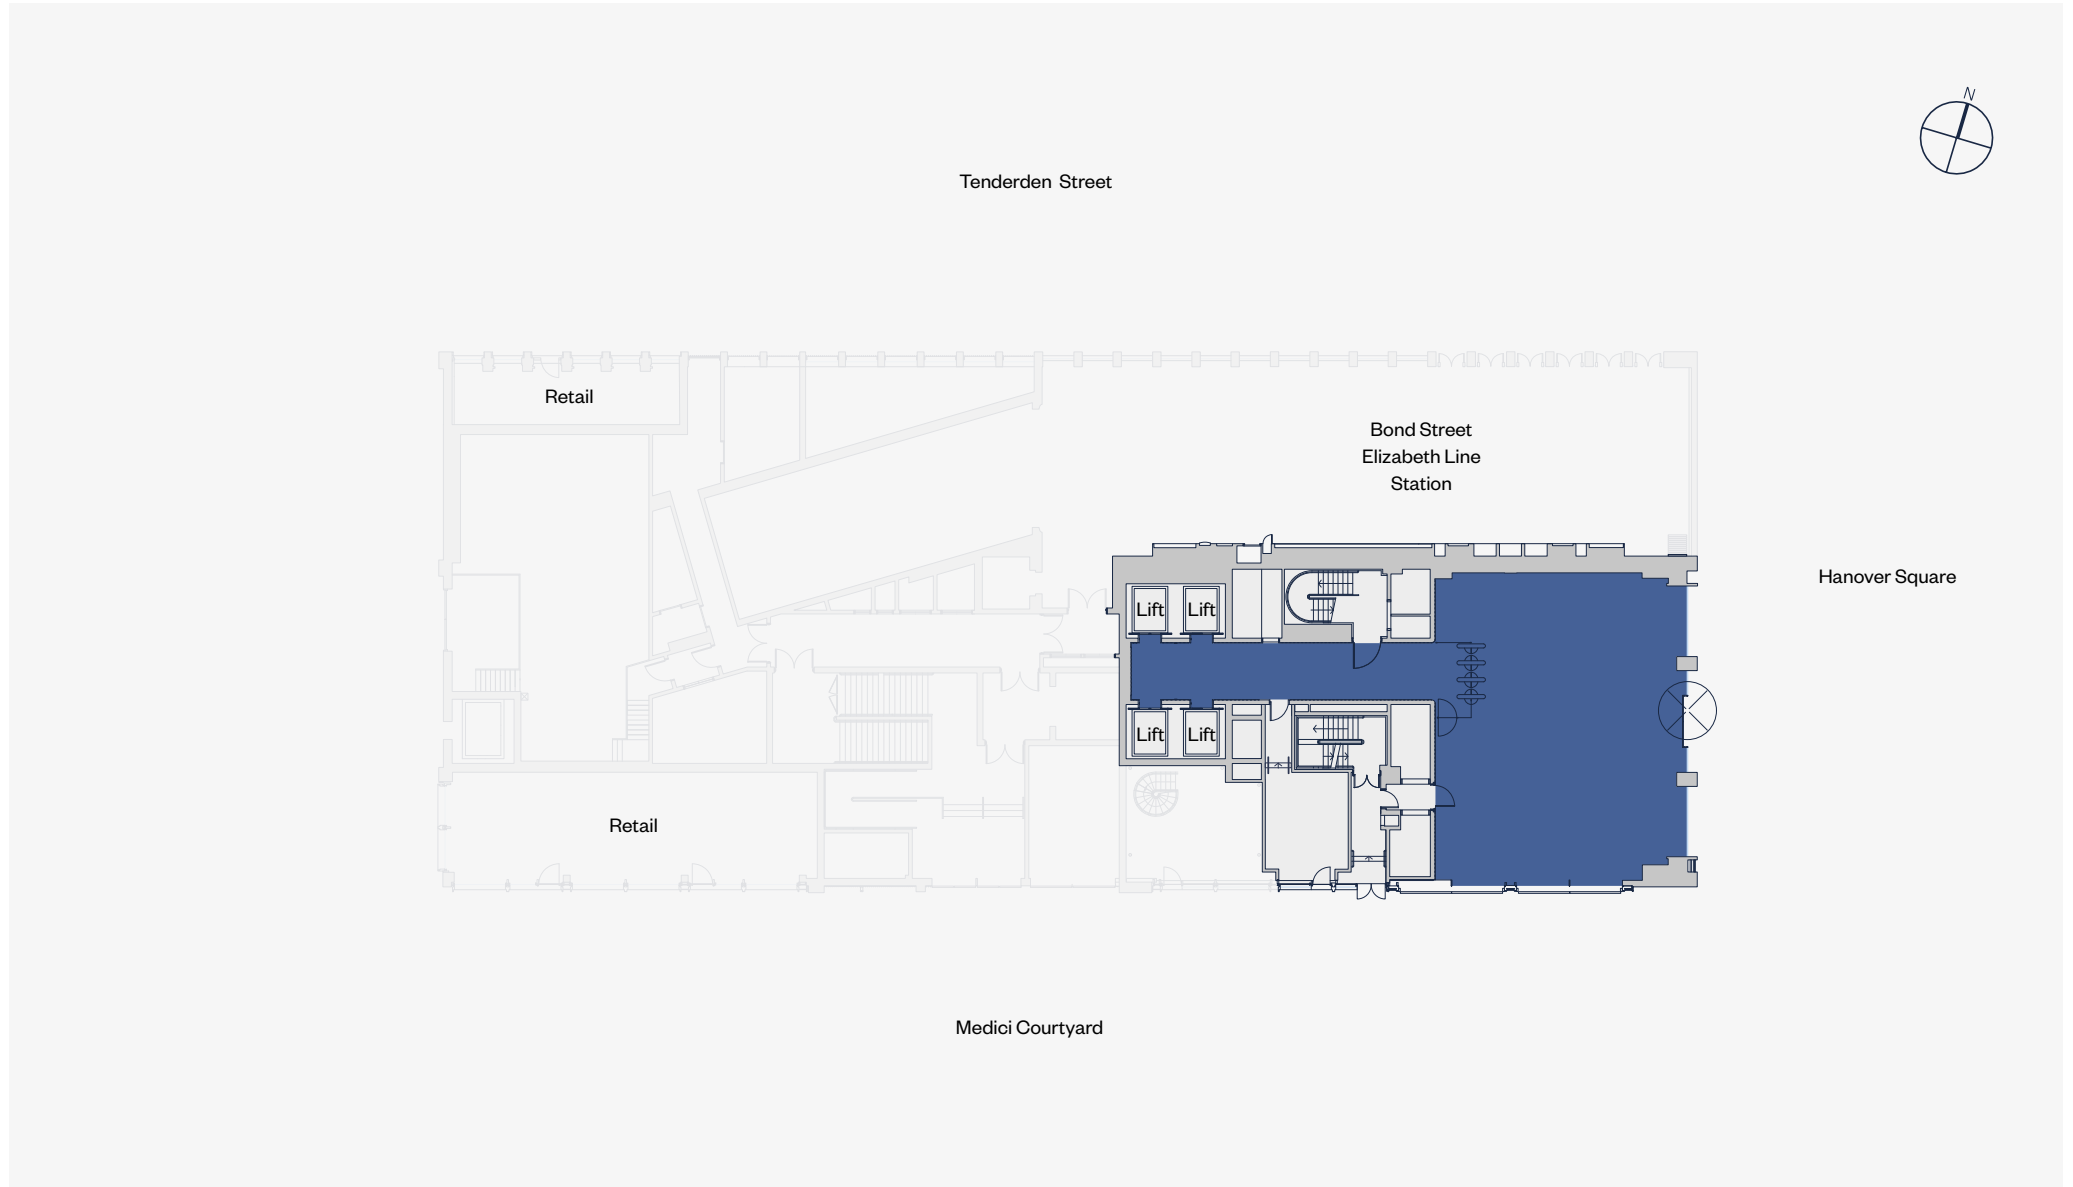

18 Hanover Square.

Ground floor

2,288 sq ft | 212.6 sq m

18 Hanover Square.

First floor

16,467 sq ft | 1,529.8 sq m

18 Hanover Square.

Lower ground floor – facilities