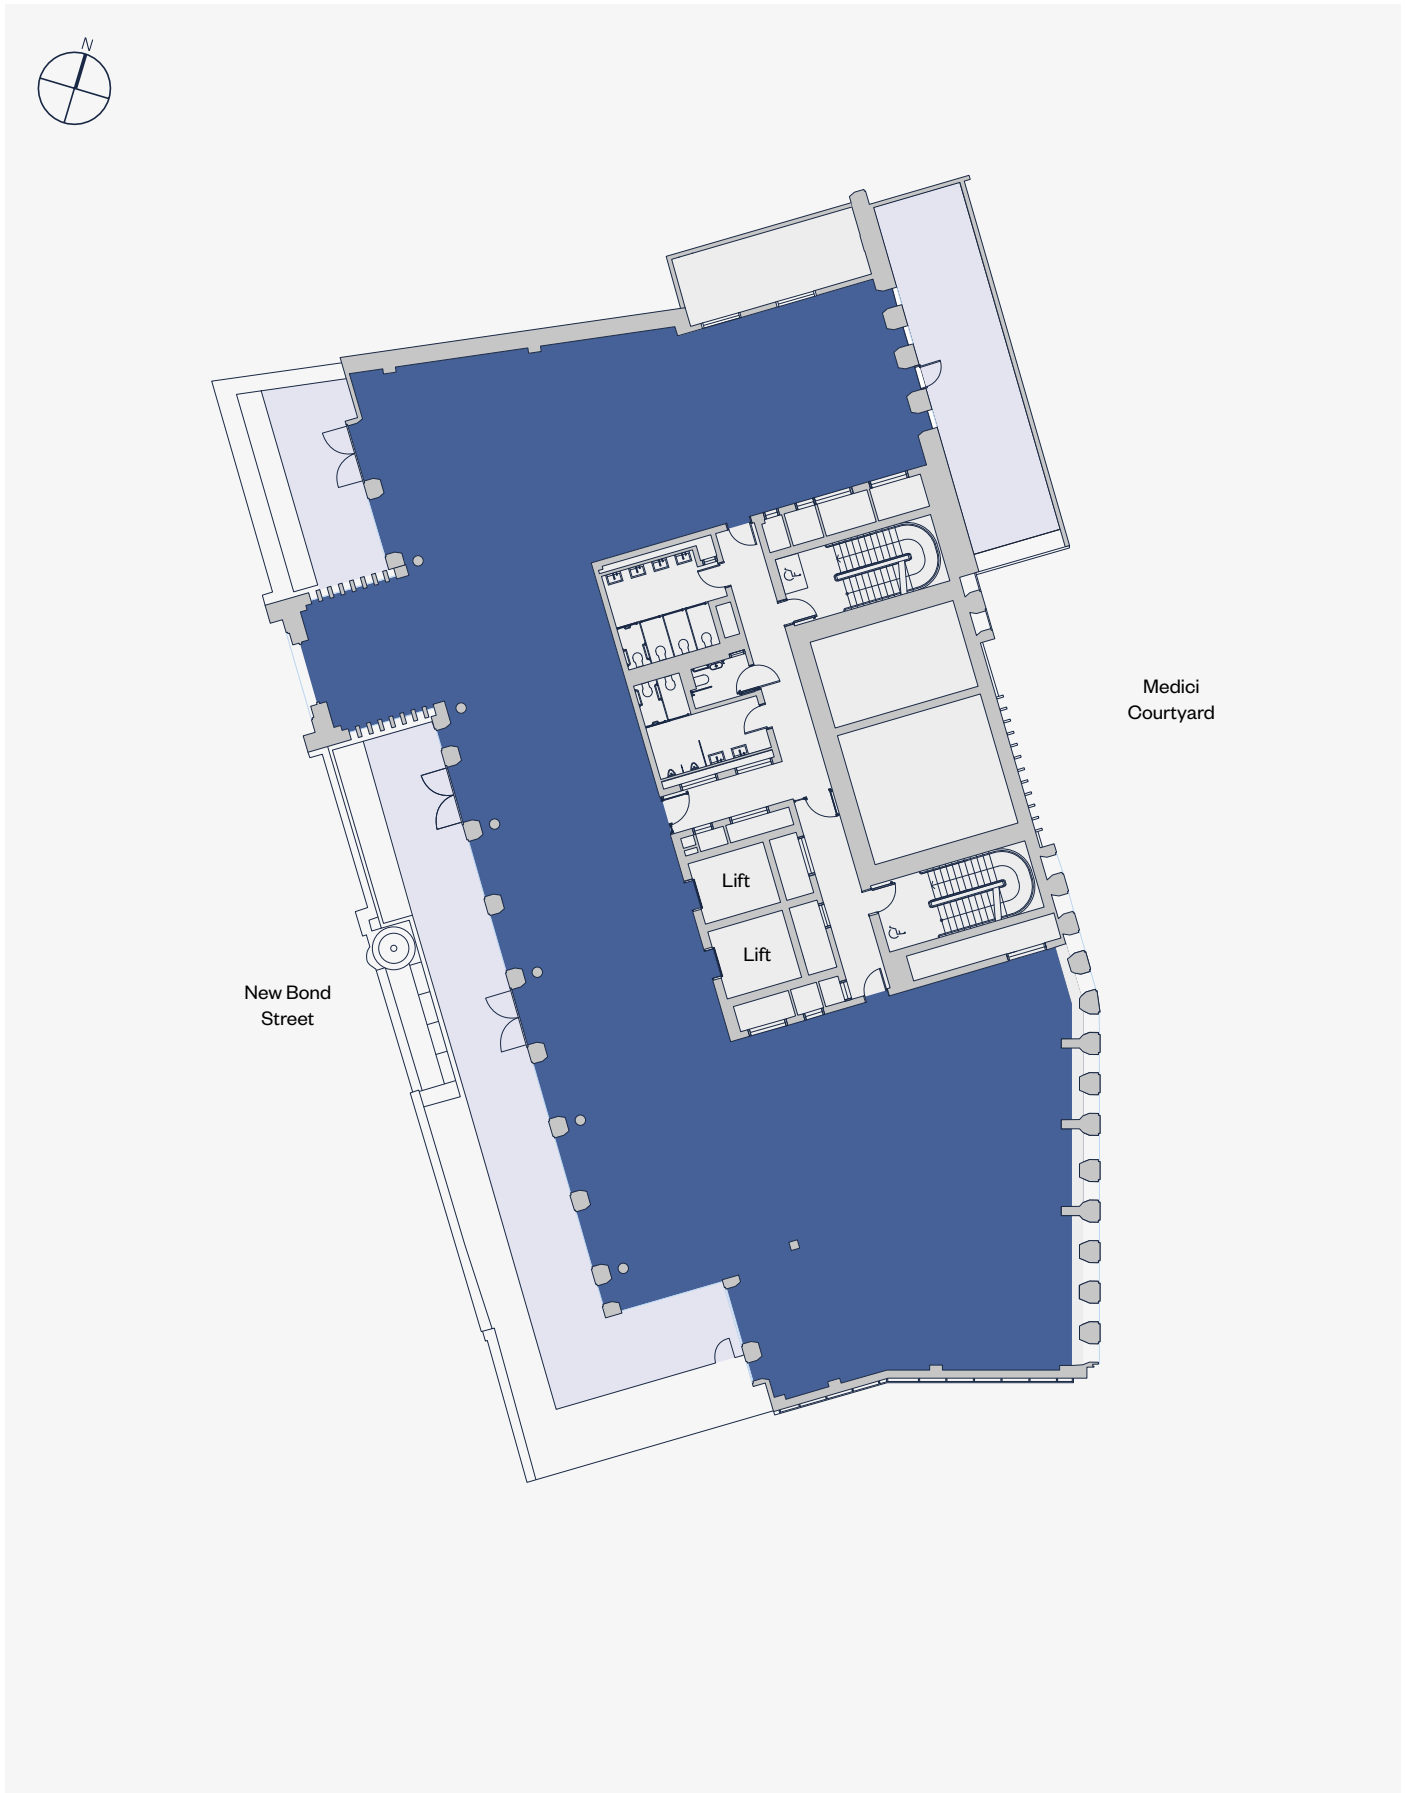

# 1 Medici Courtyard.

Ground floor reception

693 sq ft | 64.4 sq m

# 1 Medici Courtyard.

Third floor

9,034 sq ft | 839.3 sq m

# 1 Medici Courtyard.

Fourth floor

8,917 sq ft | 828.4 sq m

# 1 Medici Courtyard.

6,359 sq ft | 590.8 sq m

Fifth floor

Terrace | 1,788 sq ft | 166.1 sq m