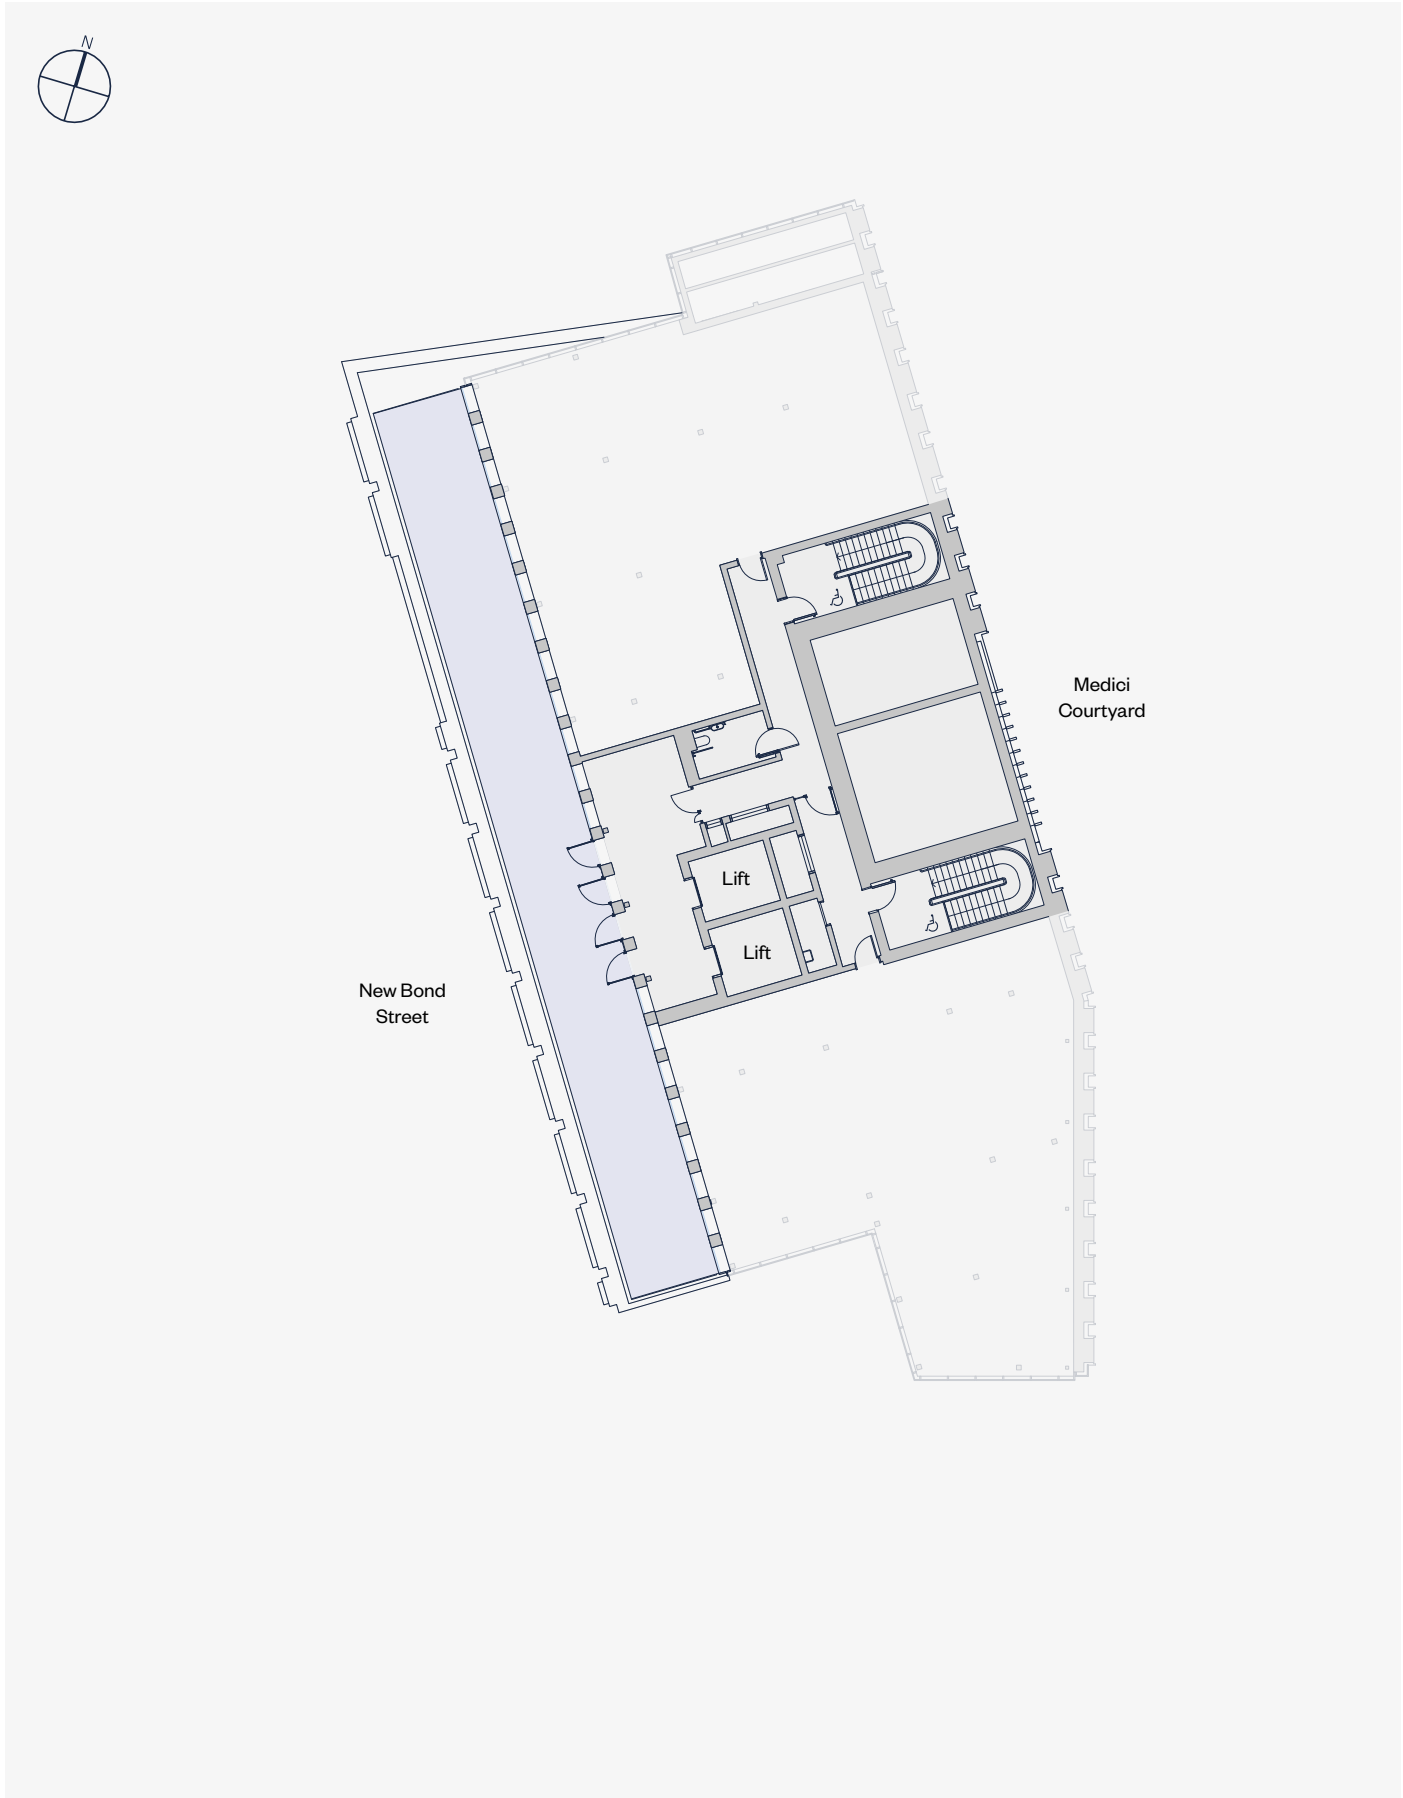

# 1 Medici Courtyard.

Ground floor reception

693 sq ft | 64.4 sq m

# 1 Medici Courtyard.

Fourth floor

8,917 sq ft | 828.4 sq m

# 1 Medici Courtyard.

6,359 sq ft | 590.8 sq m

Fifth floor

Terrace | 1,788 sq ft | 166.1 sq m

# 1 Medici Courtyard.

Sixth floor

Communal Terrace | 1,318 sq ft | 122.4 sq m