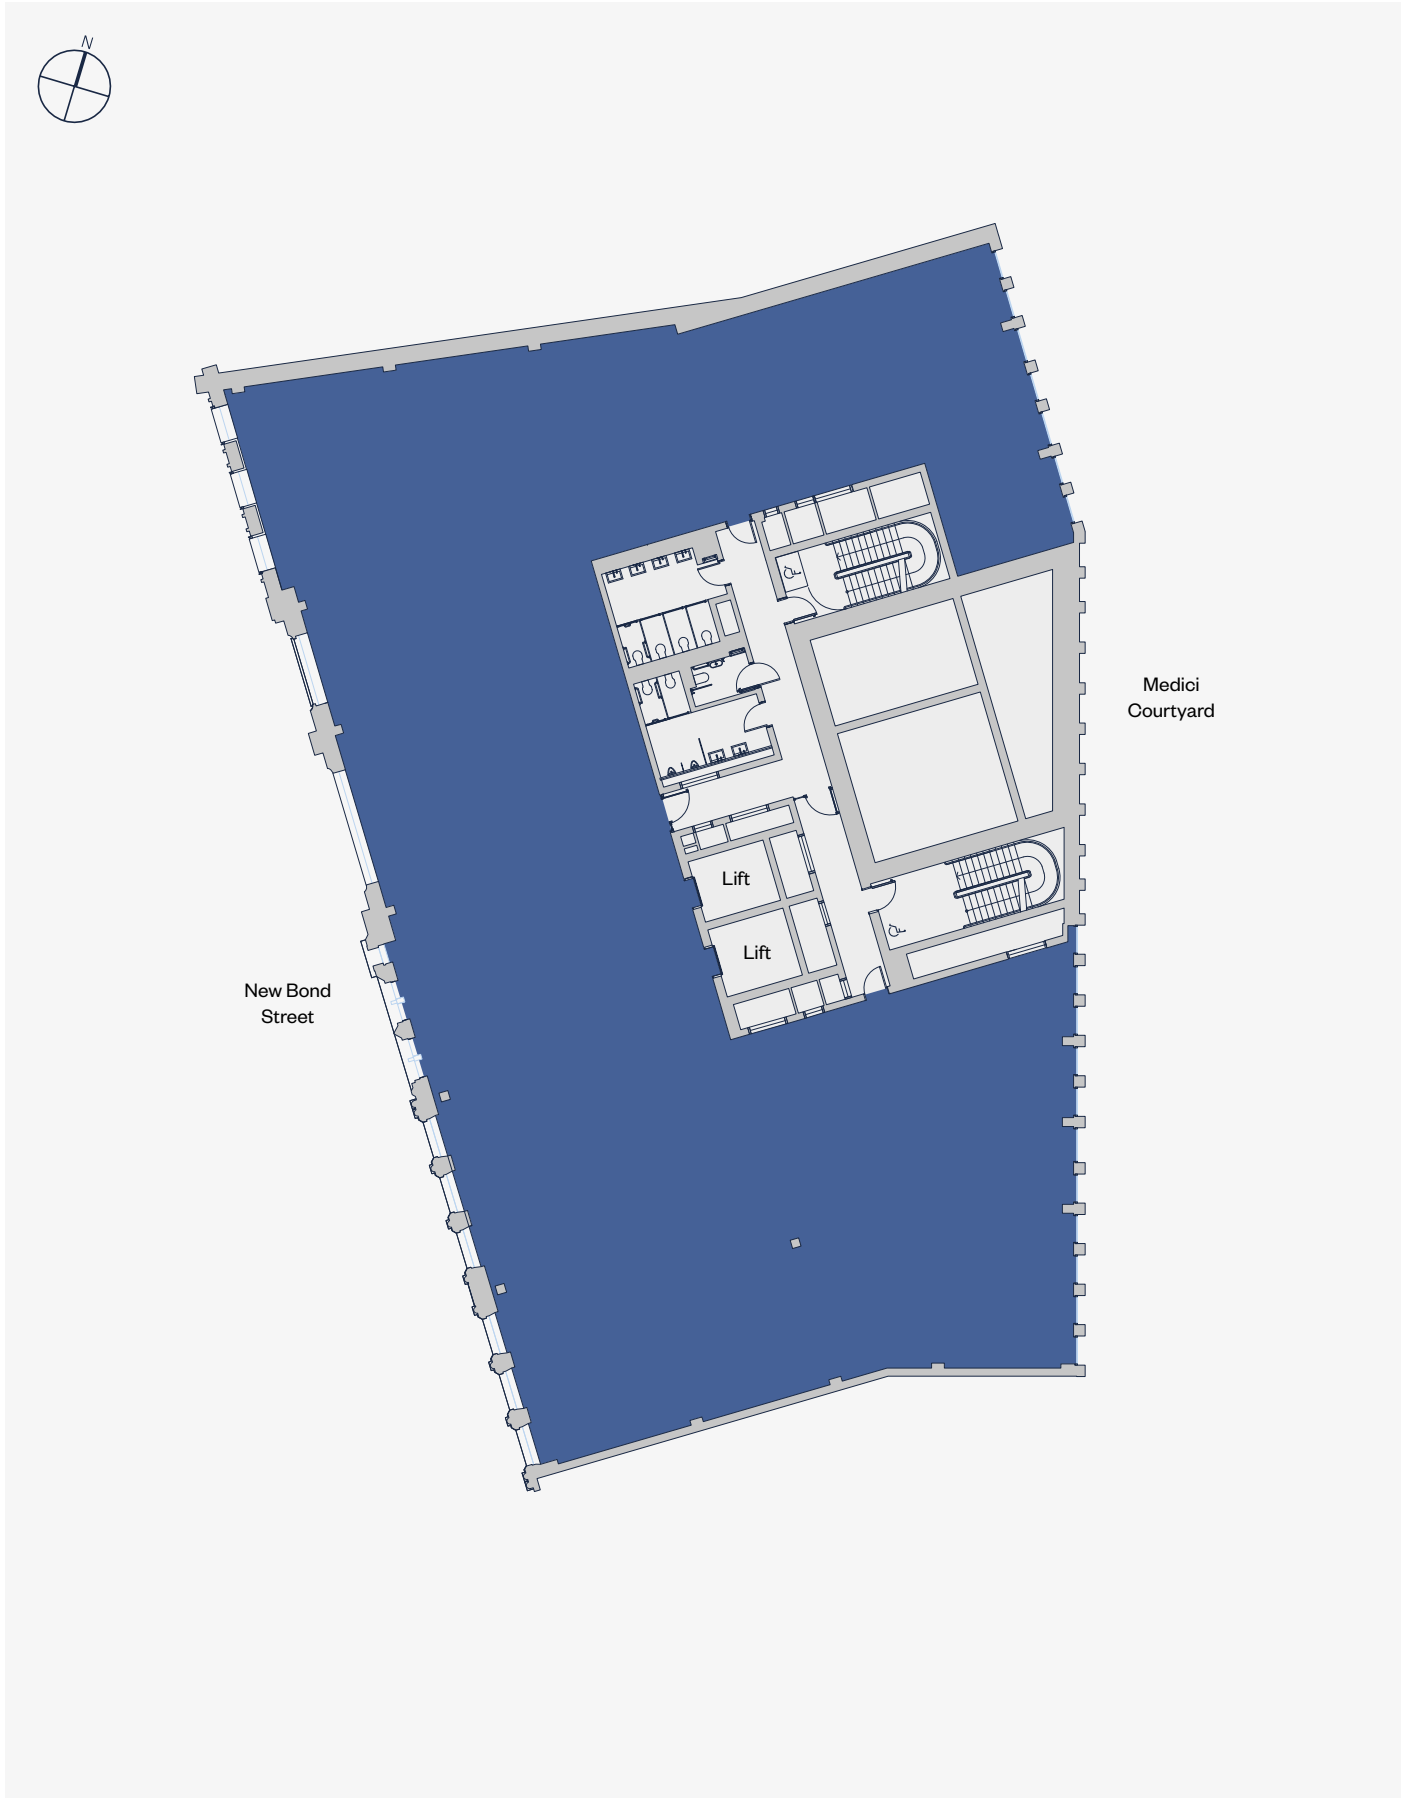

# 1 Medici Courtyard.

Ground floor reception

693 sq ft | 64.4 sq m

# 1 Medici Courtyard.

Third floor

9,034 sq ft | 839.3 sq m

# 1 Medici Courtyard.

Fourth floor

8,917 sq ft | 828.4 sq m

# 1 Medici Courtyard.

6,359 sq ft | 590.8 sq m

Fifth floor

Terrace | 1,788 sq ft | 166.1 sq m