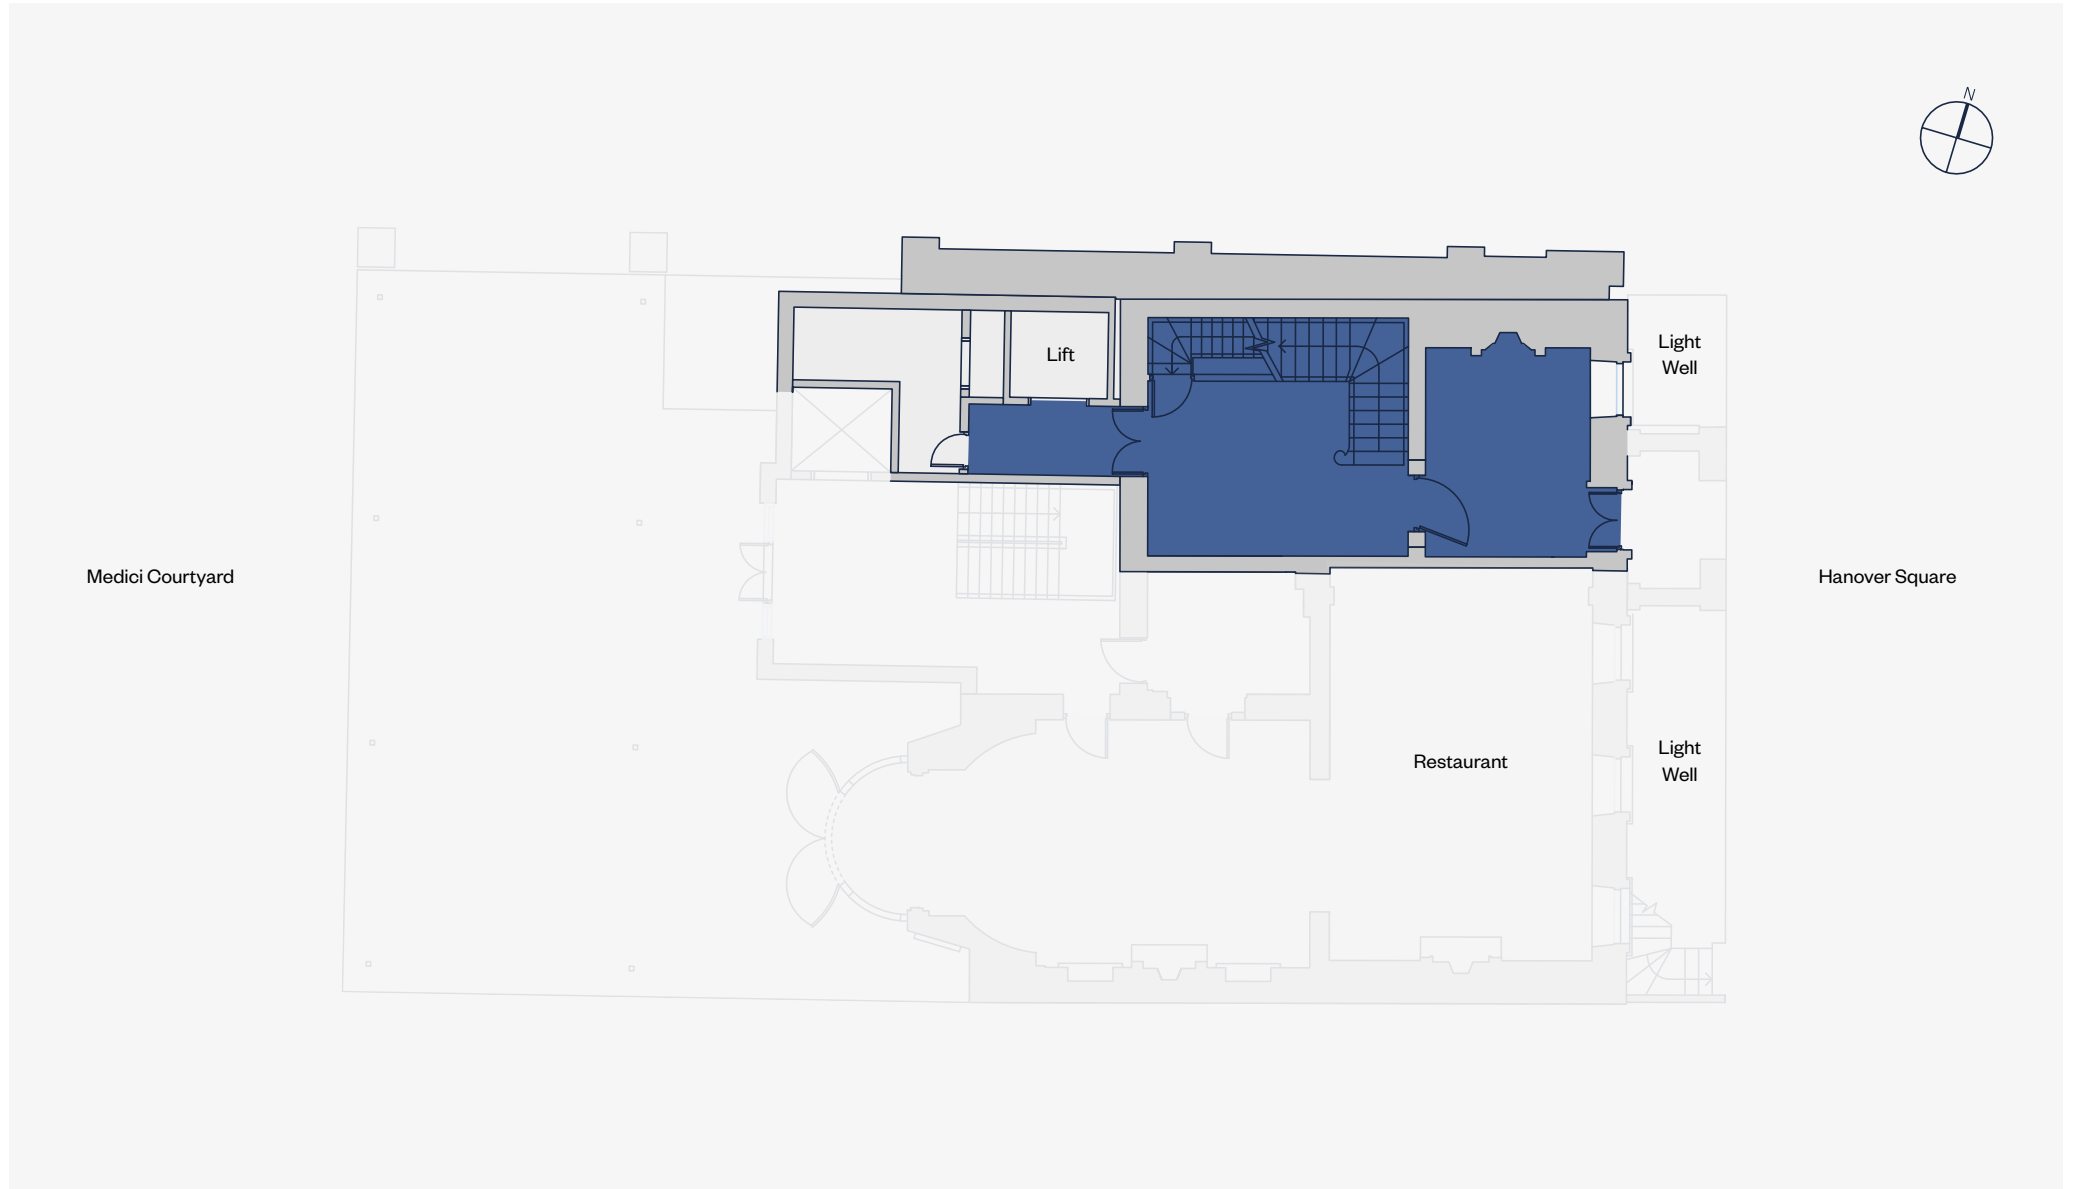

20 Hanover Square.

Lower Ground floor

316 sq ft | 29.4 sq m

20 Hanover Square.

Ground floor

403 sq ft | 37.4 sq m

20 Hanover Square.

First floor

1,392 sq ft | 129.3 sq m

Medici Courtyard

Hanover Square

20 Hanover Square.

Second floor

1,466 sq ft | 136.2 sq m

Medici Courtyard

Hanover Square

20 Hanover Square.

Third floor

1,419 sq ft | 131.9 sq m

Medici Courtyard

Hanover Square

20 Hanover Square.

Fourth floor

1,250 sq ft | 116.1 sq m

Medici Courtyard

Hanover Square

20 Hanover Square.

Lower ground floor – facilities

Access from ground floor