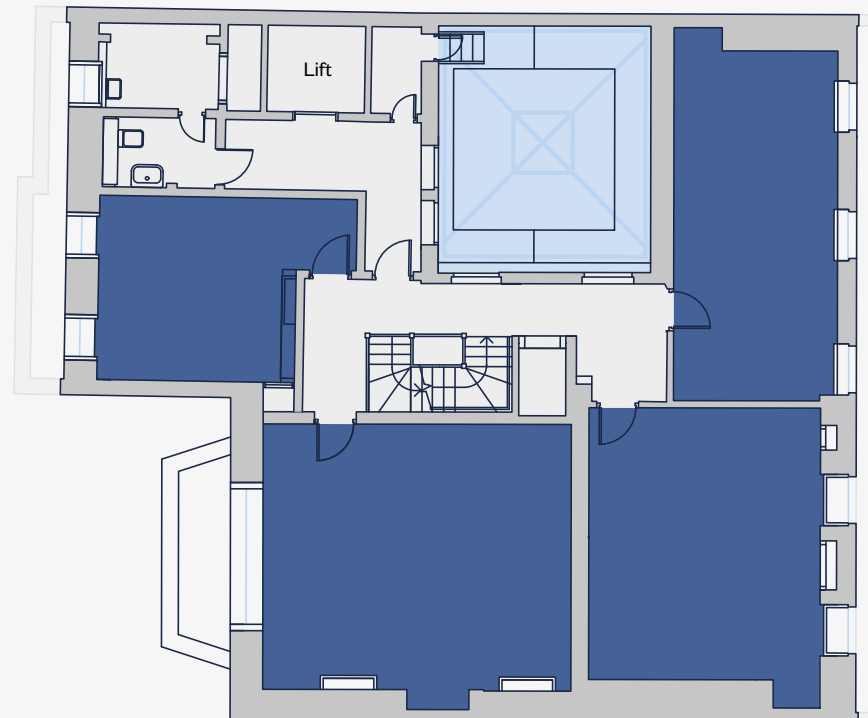

20 Hanover Square.

Lower Ground floor

316 sq ft | 29.4 sq m

20 Hanover Square.

Ground floor

403 sq ft | 37.4 sq m

20 Hanover Square.

First floor

20 Hanover Square.

Third floor

1,419 sq ft | 131.9 sq m

Medici Courtyard

Hanover Square

20 Hanover Square.

Fourth floor

1,250 sq ft | 116.1 sq m

Medici Courtyard

Hanover Square

20 Hanover Square.

Lower ground floor – facilities

Access from ground floor