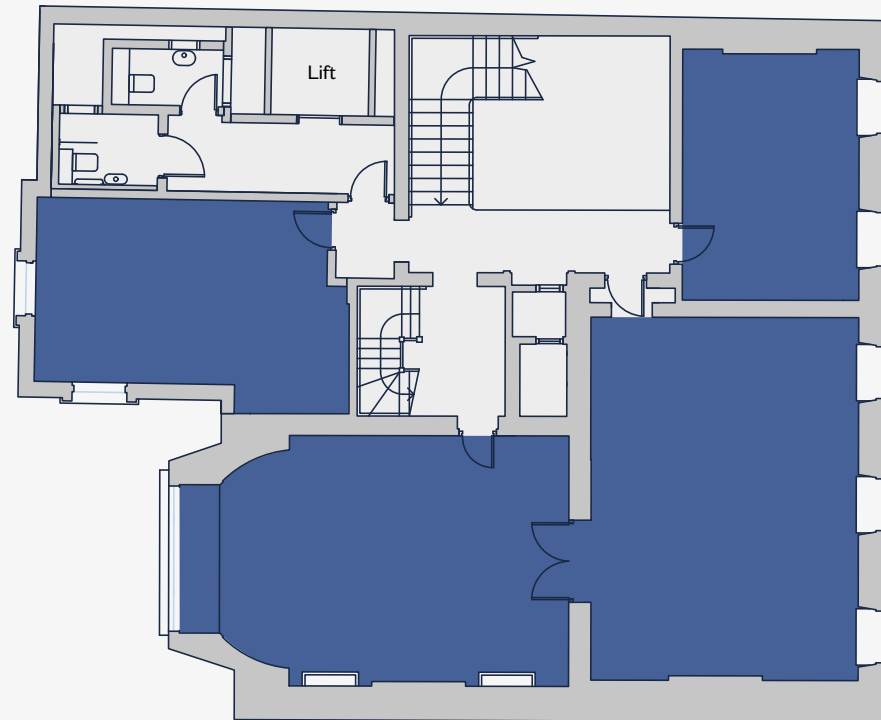

20 Hanover Square.

Lower Ground floor

316 sq ft | 29.4 sq m

20 Hanover Square.

Ground floor

403 sq ft | 37.4 sq m

20 Hanover Square.

First floor

1,392 sq ft | 129.3 sq m

Medici Courtyard

Hanover Square

20 Hanover Square.

Second floor

1,466 sq ft | 136.2 sq m

Medici Courtyard

Hanover Square

20 Hanover Square.

Third floor

1,419 sq ft | 131.9 sq m

Medici Courtyard

Hanover Square

20 Hanover Square.

Fourth floor

1,250 sq ft | 116.1 sq m

Medici Courtyard

Hanover Square

20 Hanover Square.

Lower ground floor – facilities

Access from ground floor