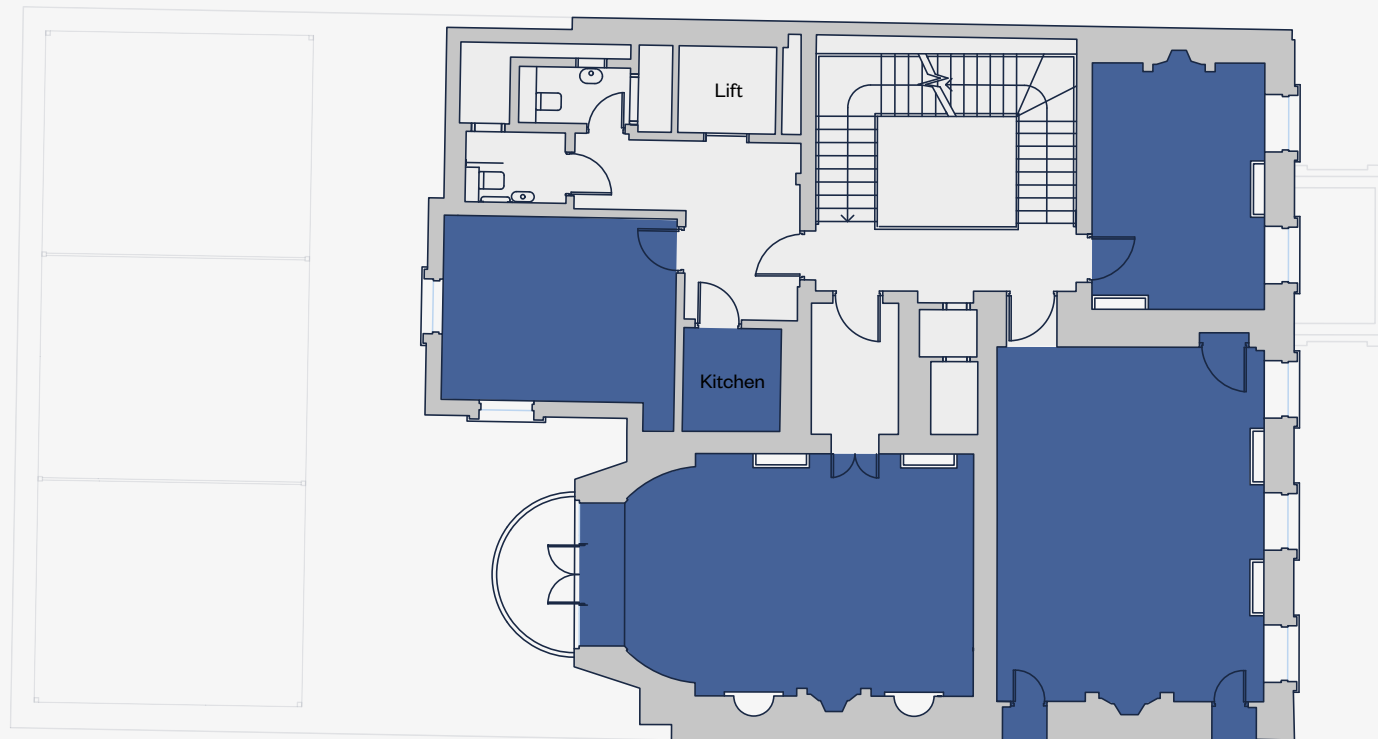

20 Hanover Square.

Lower Ground floor

316 sq ft | 29.4 sq m

20 Hanover Square.

Ground floor

403 sq ft | 37.4 sq m

20 Hanover Square.

First floor

1,392 sq ft | 129.3 sq m

Medici Courtyard

Hanover Square

20 Hanover Square.

Second floor

1,466 sq ft | 136.2 sq m

Medici Courtyard

Hanover Square

20 Hanover Square.

Third floor

1,419 sq ft | 131.9 sq m

Medici Courtyard

Hanover Square

20 Hanover Square.

Fourth floor

1,250 sq ft | 116.1 sq m

Medici Courtyard

Hanover Square

20 Hanover Square.

Lower ground floor – facilities

Access from ground floor