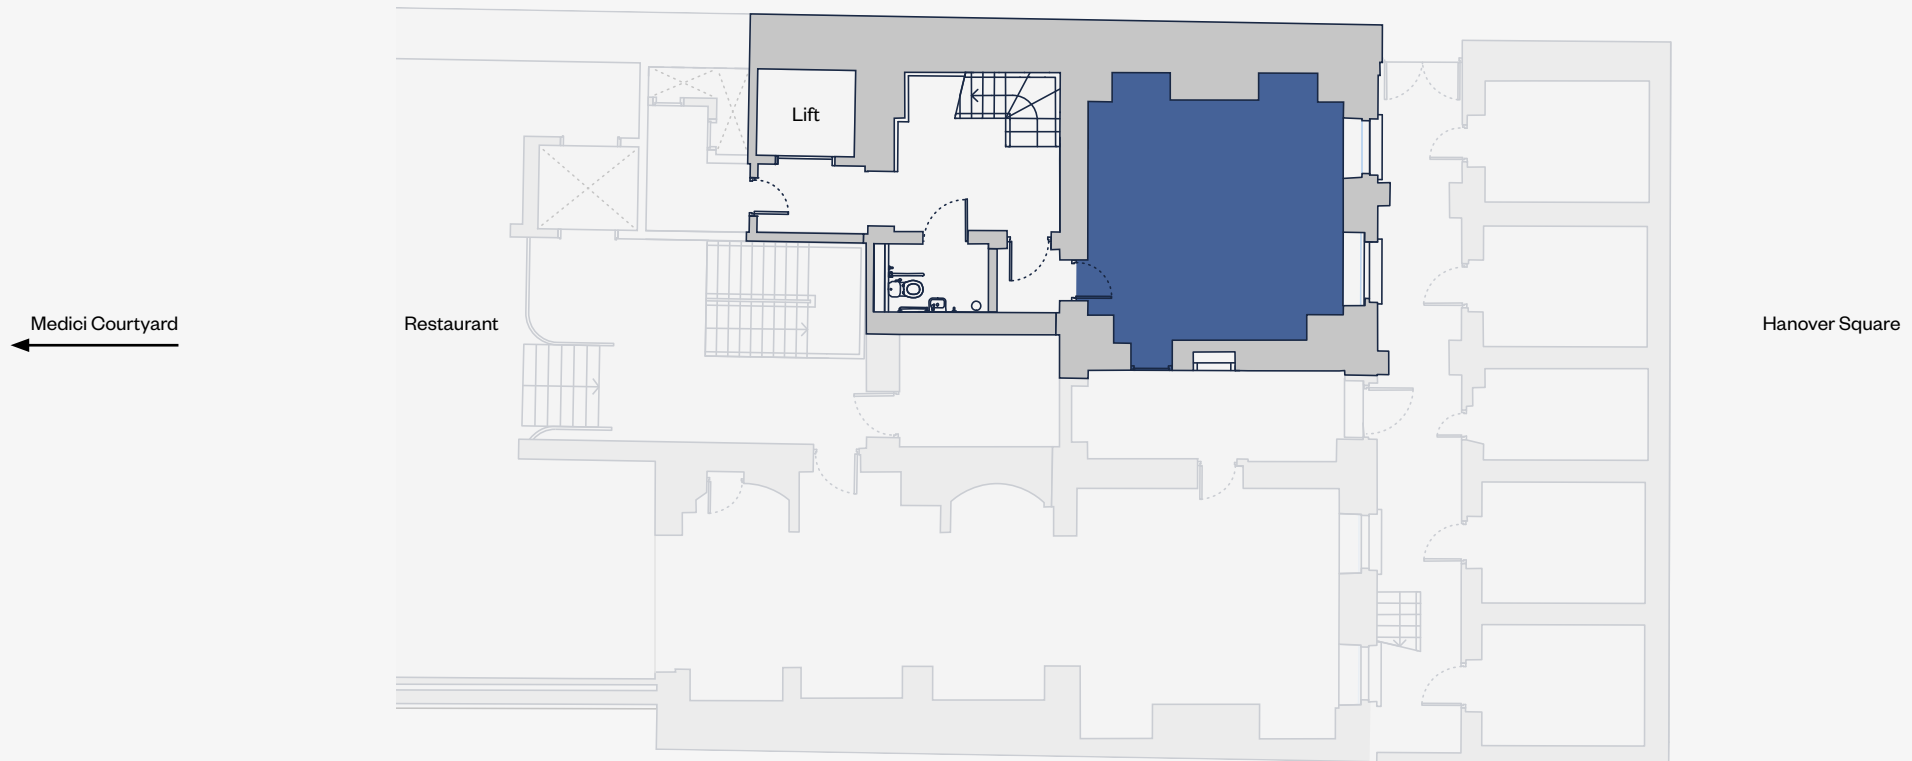

20 Hanover Square.

Lower Ground floor

316 sq ft | 29.4 sq m

20 Hanover Square.

Ground floor

403 sq ft | 37.4 sq m

20 Hanover Square.

First floor

1,392 sq ft | 129.3 sq m

Medici Courtyard

Hanover Square

20 Hanover Square.

Second floor

1,466 sq ft | 136.2 sq m

Medici Courtyard

Hanover Square

20 Hanover Square.

Third floor

1,419 sq ft | 131.9 sq m

Medici Courtyard

Hanover Square

20 Hanover Square.

Fourth floor

1,250 sq ft | 116.1 sq m

Medici Courtyard

Hanover Square

20 Hanover Square.

Lower ground floor – facilities

Access from ground floor