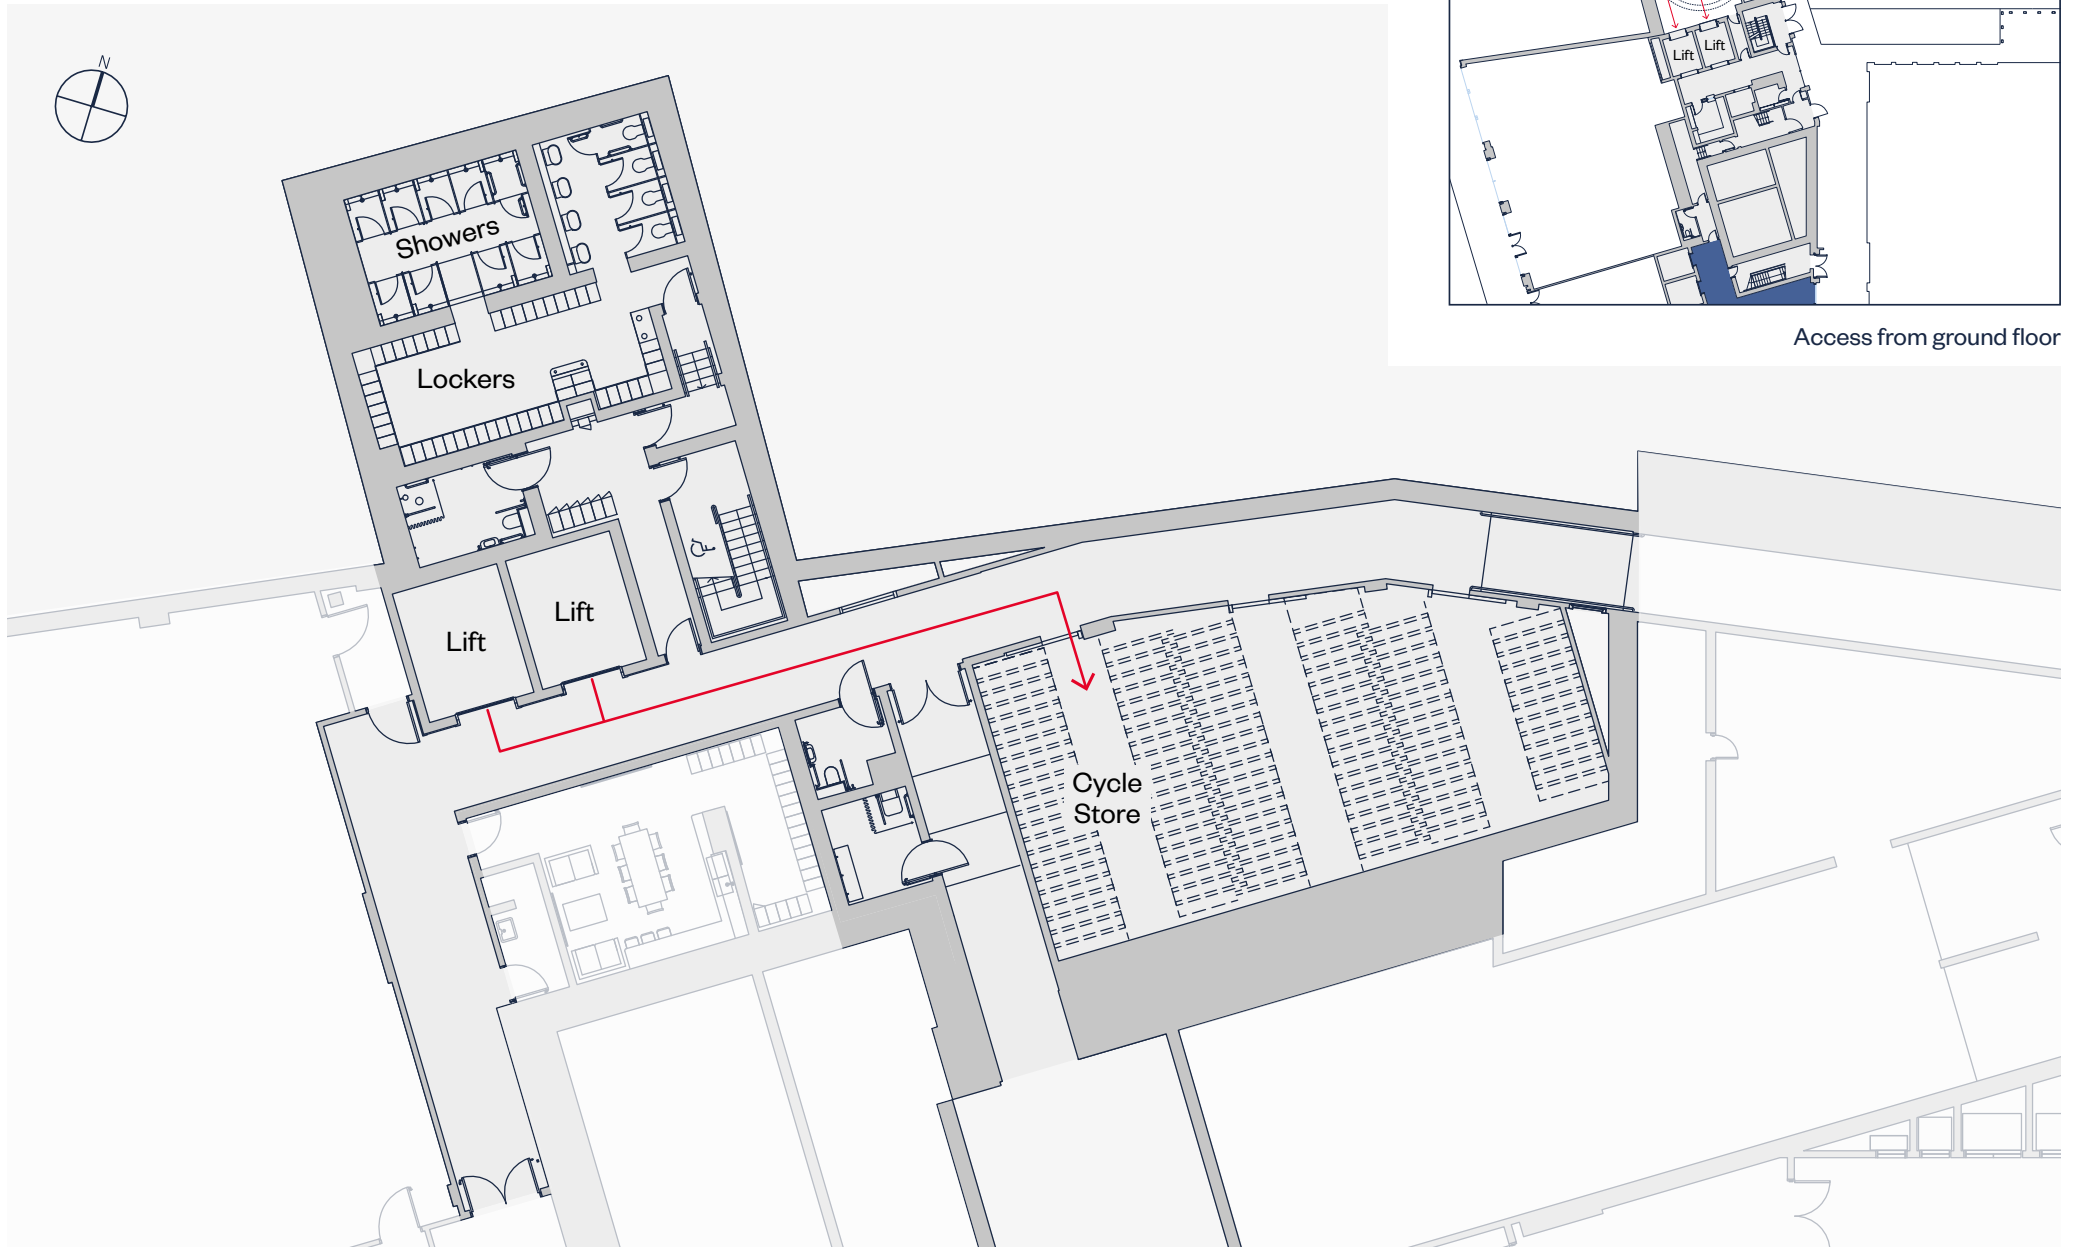

20 Hanover Square.

Lower Ground floor

316 sq ft | 29.4 sq m

20 Hanover Square.

Ground floor

403 sq ft | 37.4 sq m

20 Hanover Square.

First floor

1,392 sq ft | 129.3 sq m

Medici Courtyard

Hanover Square

20 Hanover Square.

Second floor

1,466 sq ft | 136.2 sq m

Medici Courtyard

Hanover Square

20 Hanover Square.

Third floor

1,419 sq ft | 131.9 sq m

Medici Courtyard

Hanover Square

20 Hanover Square.

Fourth floor

1,250 sq ft | 116.1 sq m

Medici Courtyard

Hanover Square

20 Hanover Square.

Lower ground floor – facilities

Access from ground floor