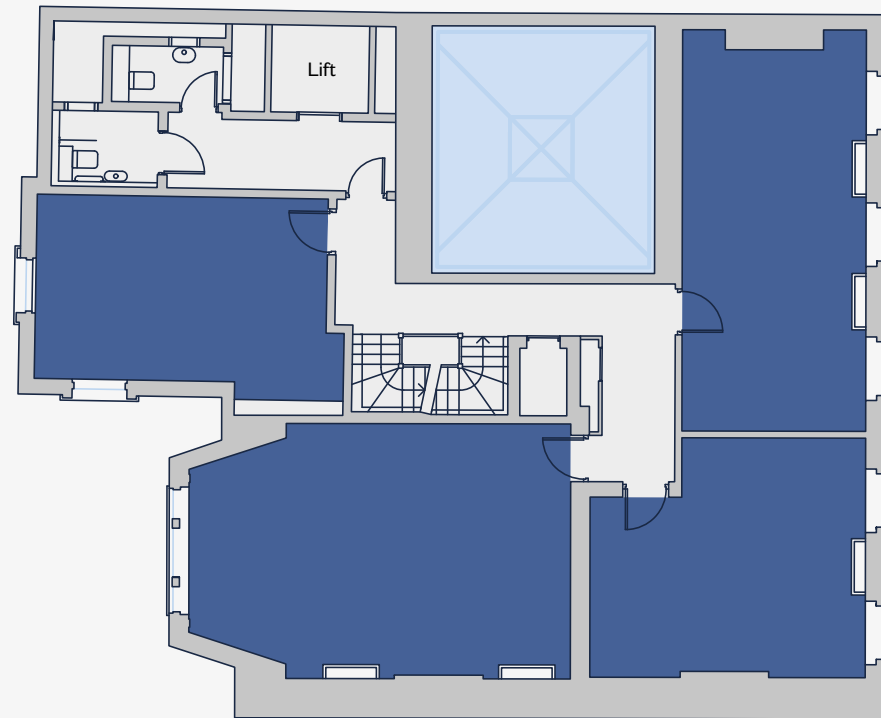

20 Hanover Square.

Lower Ground floor

316 sq ft | 29.4 sq m

20 Hanover Square.

Ground floor

403 sq ft | 37.4 sq m

20 Hanover Square.

First floor

1,392 sq ft | 129.3 sq m

Medici Courtyard

Hanover Square

20 Hanover Square.

Second floor

1,466 sq ft | 136.2 sq m

Medici Courtyard

Hanover Square

20 Hanover Square.

Third floor

1,419 sq ft | 131.9 sq m

Medici Courtyard

Hanover Square

20 Hanover Square.

Fourth floor

1,250 sq ft | 116.1 sq m

Medici Courtyard

Hanover Square

20 Hanover Square.

Lower ground floor – facilities

Access from ground floor