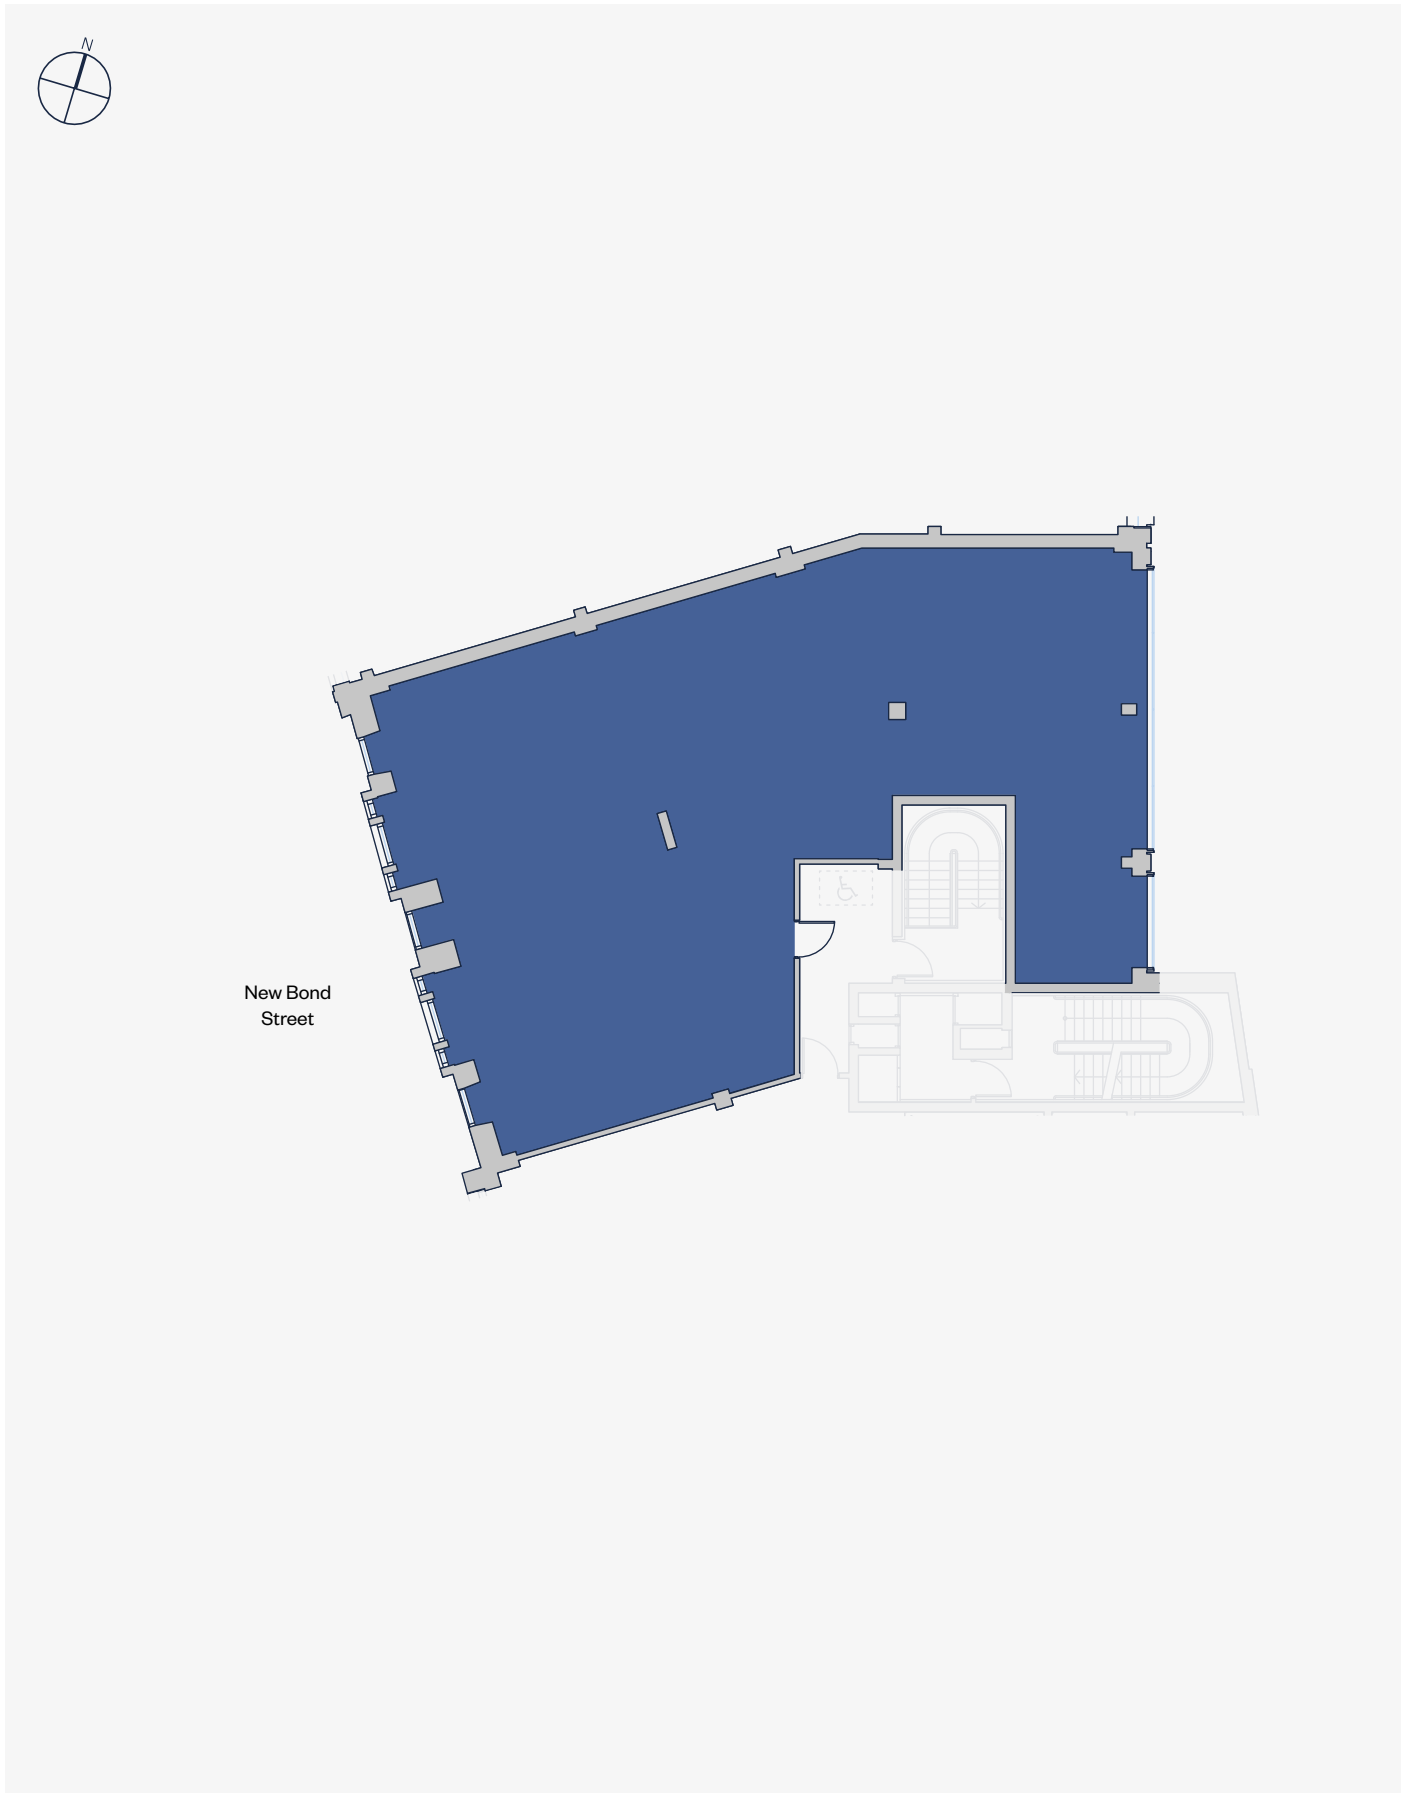

65-66 New Bond Street.

First Floor

2,272 sq ft | 211.1 sq m

65-66 New Bond Street.

Ground Floor

2,241 sq ft | 208.2 sq m

65-66 New Bond Street.

Ground Floor

2,241 sq ft | 208.2 sq m

65-66 New Bond Street.

Lower Ground Floor

1,659 sq ft | 154.1 sq m

New Bond Street.

Delivery routes