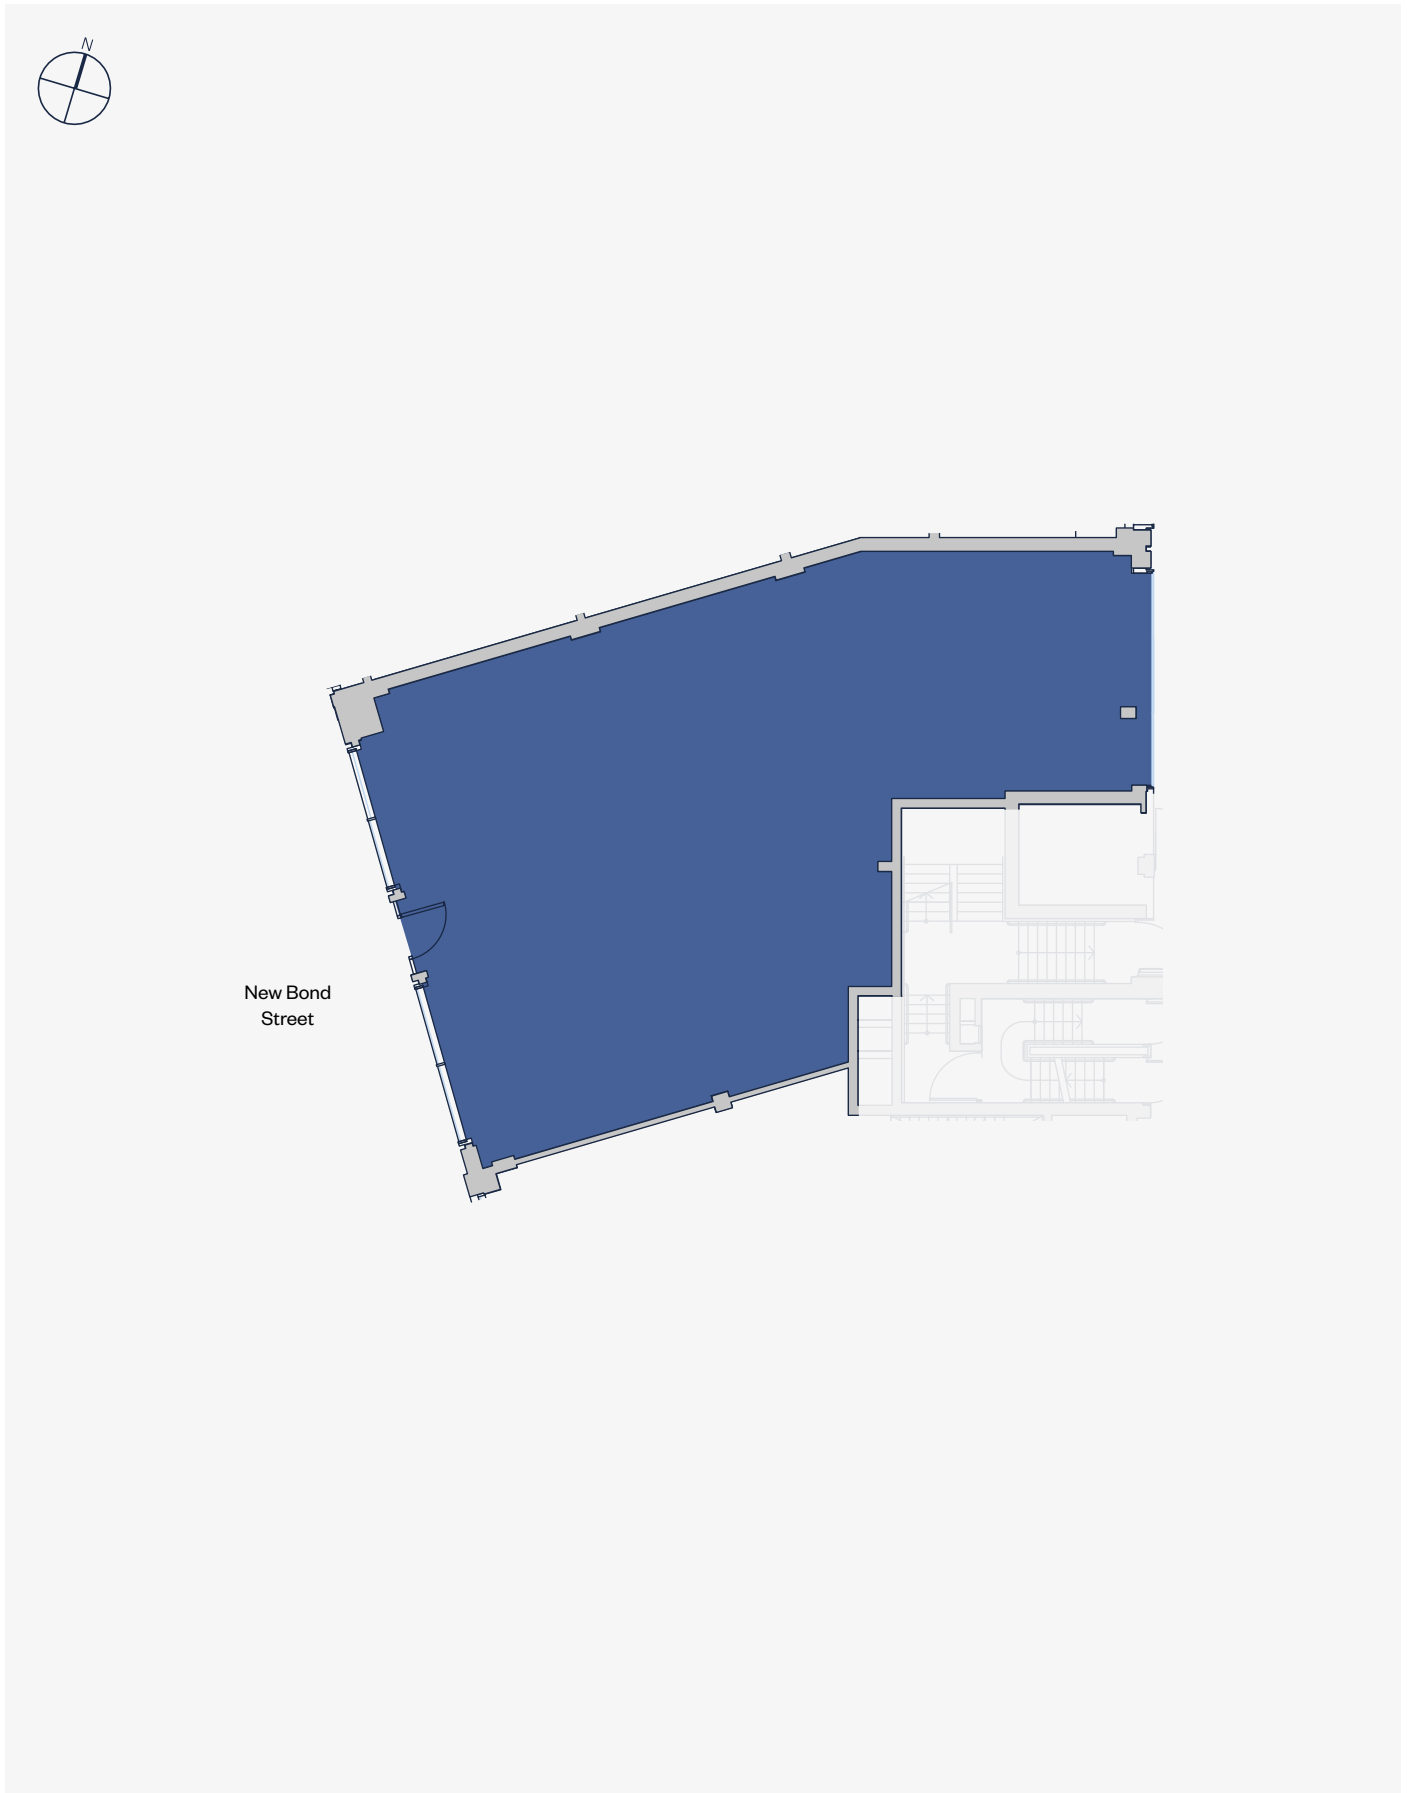

65-66 New Bond Street.

First Floor

2,272 sq ft | 211.1 sq m

65-66 New Bond Street.

Ground Floor

2,241 sq ft | 208.2 sq m

65-66 New Bond Street.

Ground Floor

2,241 sq ft | 208.2 sq m

65-66 New Bond Street.

Lower Ground Floor

1,659 sq ft | 154.1 sq m

New Bond Street.

Delivery routes