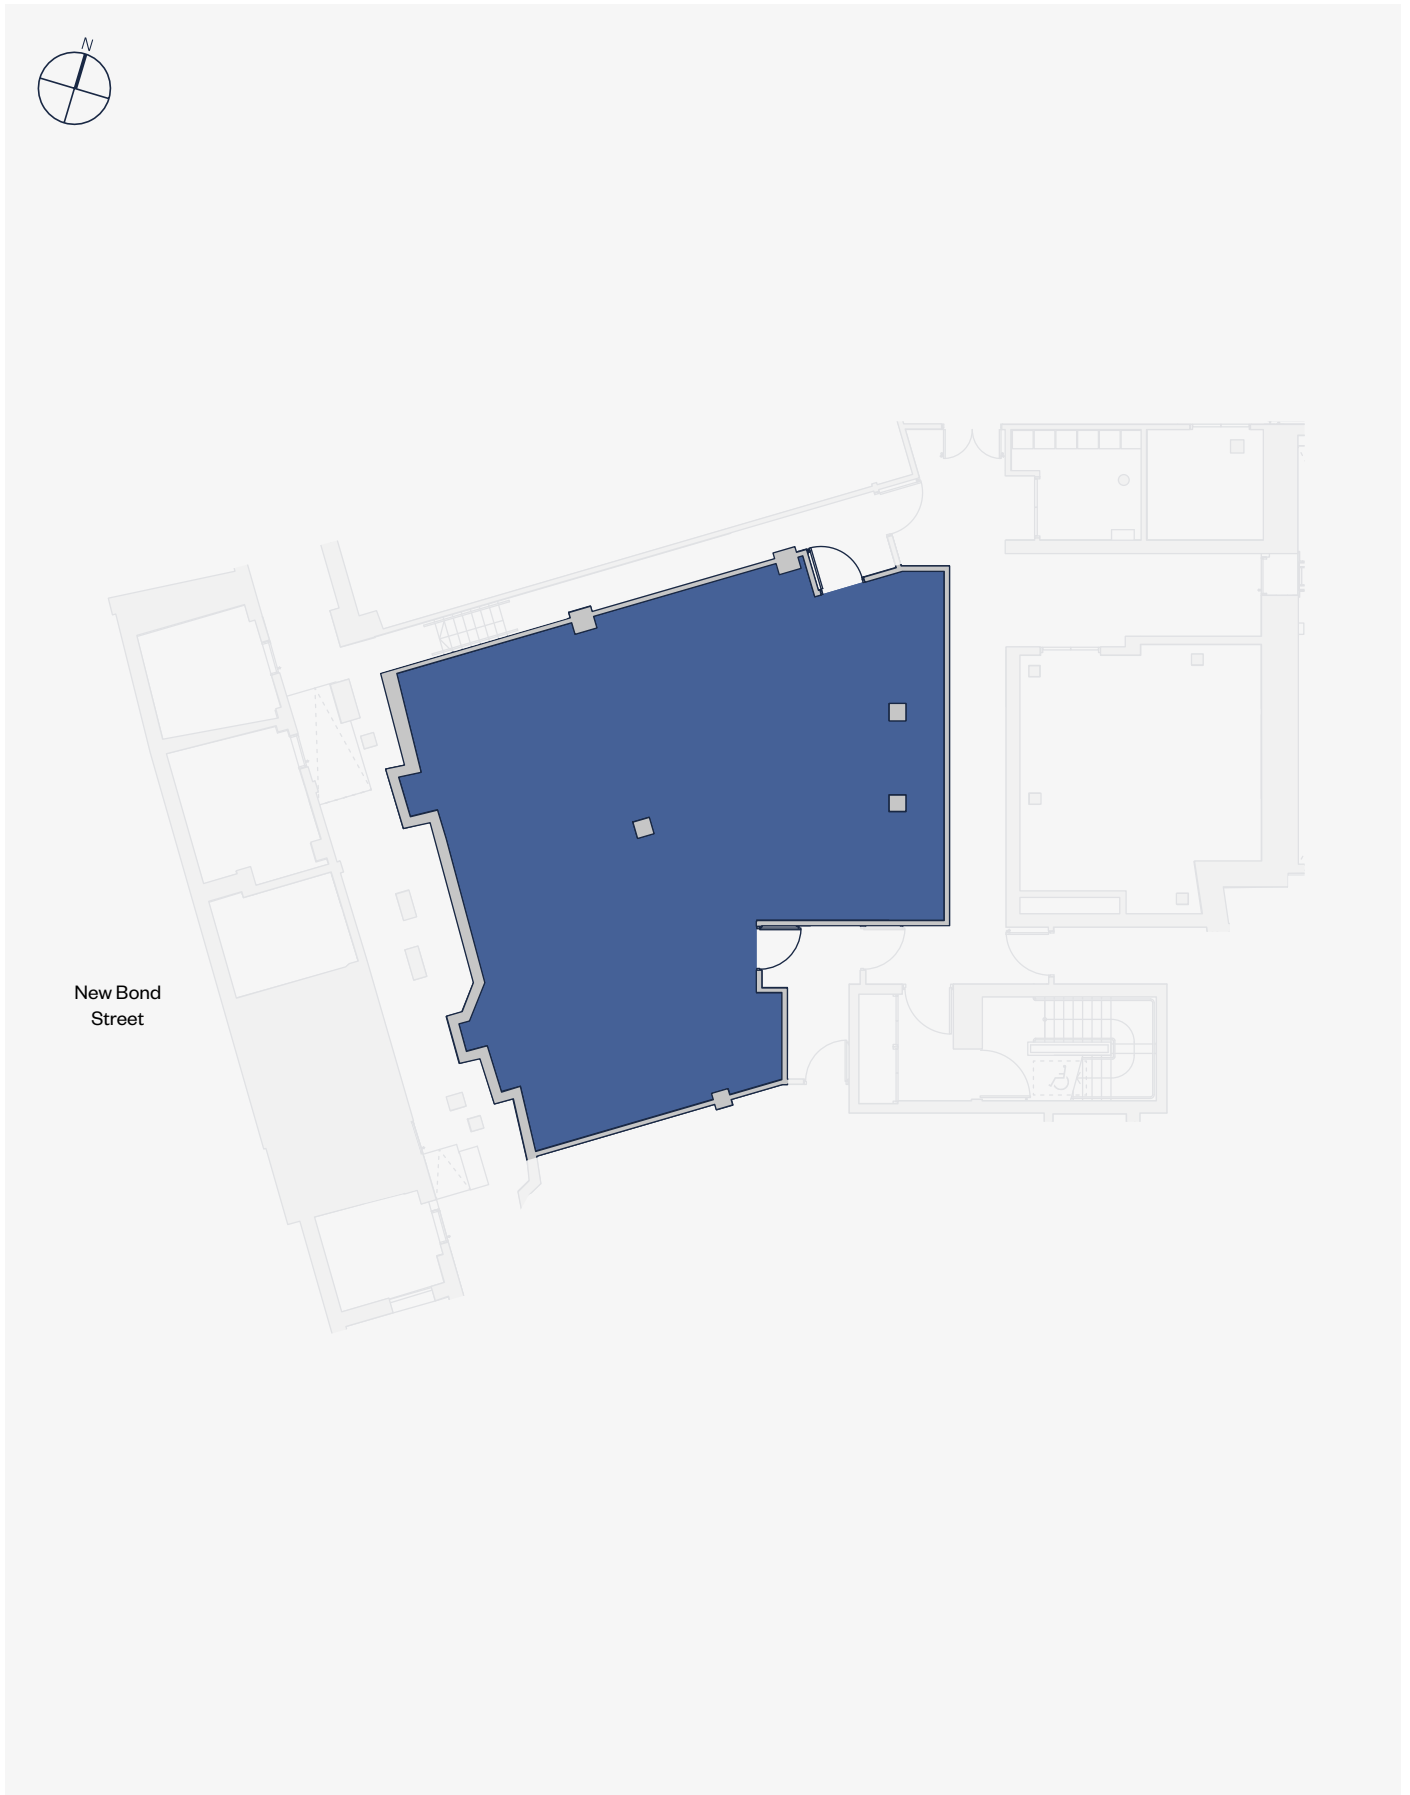

65-66 New Bond Street.

First Floor

2,272 sq ft | 211.1 sq m

65-66 New Bond Street.

Ground Floor

2,241 sq ft | 208.2 sq m

65-66 New Bond Street.

Ground Floor

2,241 sq ft | 208.2 sq m

65-66 New Bond Street.

Lower Ground Floor

1,659 sq ft | 154.1 sq m

New Bond Street.

Delivery routes