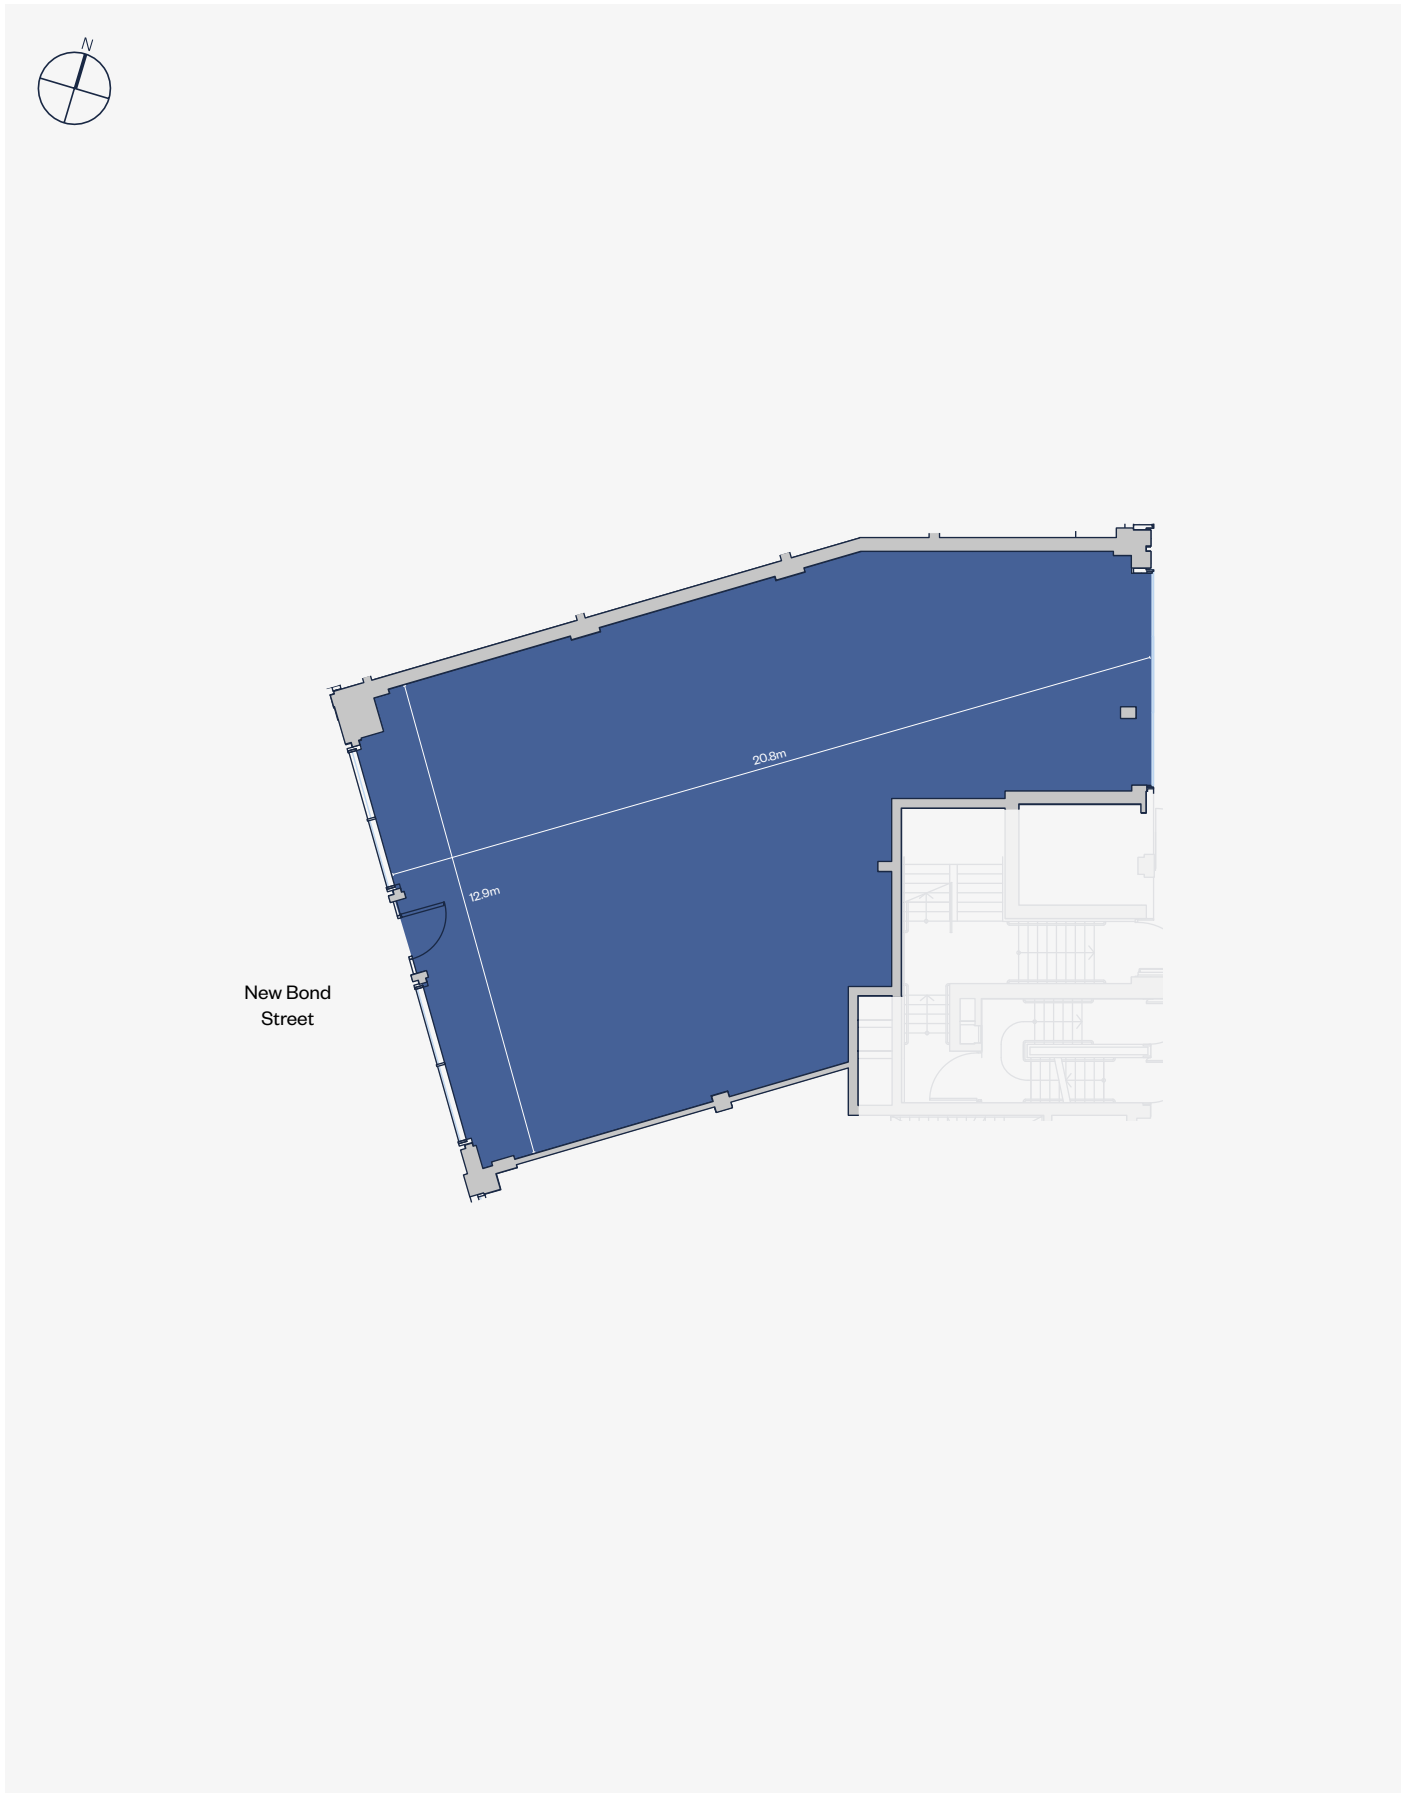

65-66 New Bond Street.

First Floor

2,272 sq ft | 211.1 sq m

65-66 New Bond Street.

Ground Floor

2,241 sq ft | 208.2 sq m

65-66 New Bond Street.

Ground Floor

2,241 sq ft | 208.2 sq m

65-66 New Bond Street.

Lower Ground Floor

1,659 sq ft | 154.1 sq m

New Bond Street.

Delivery routes