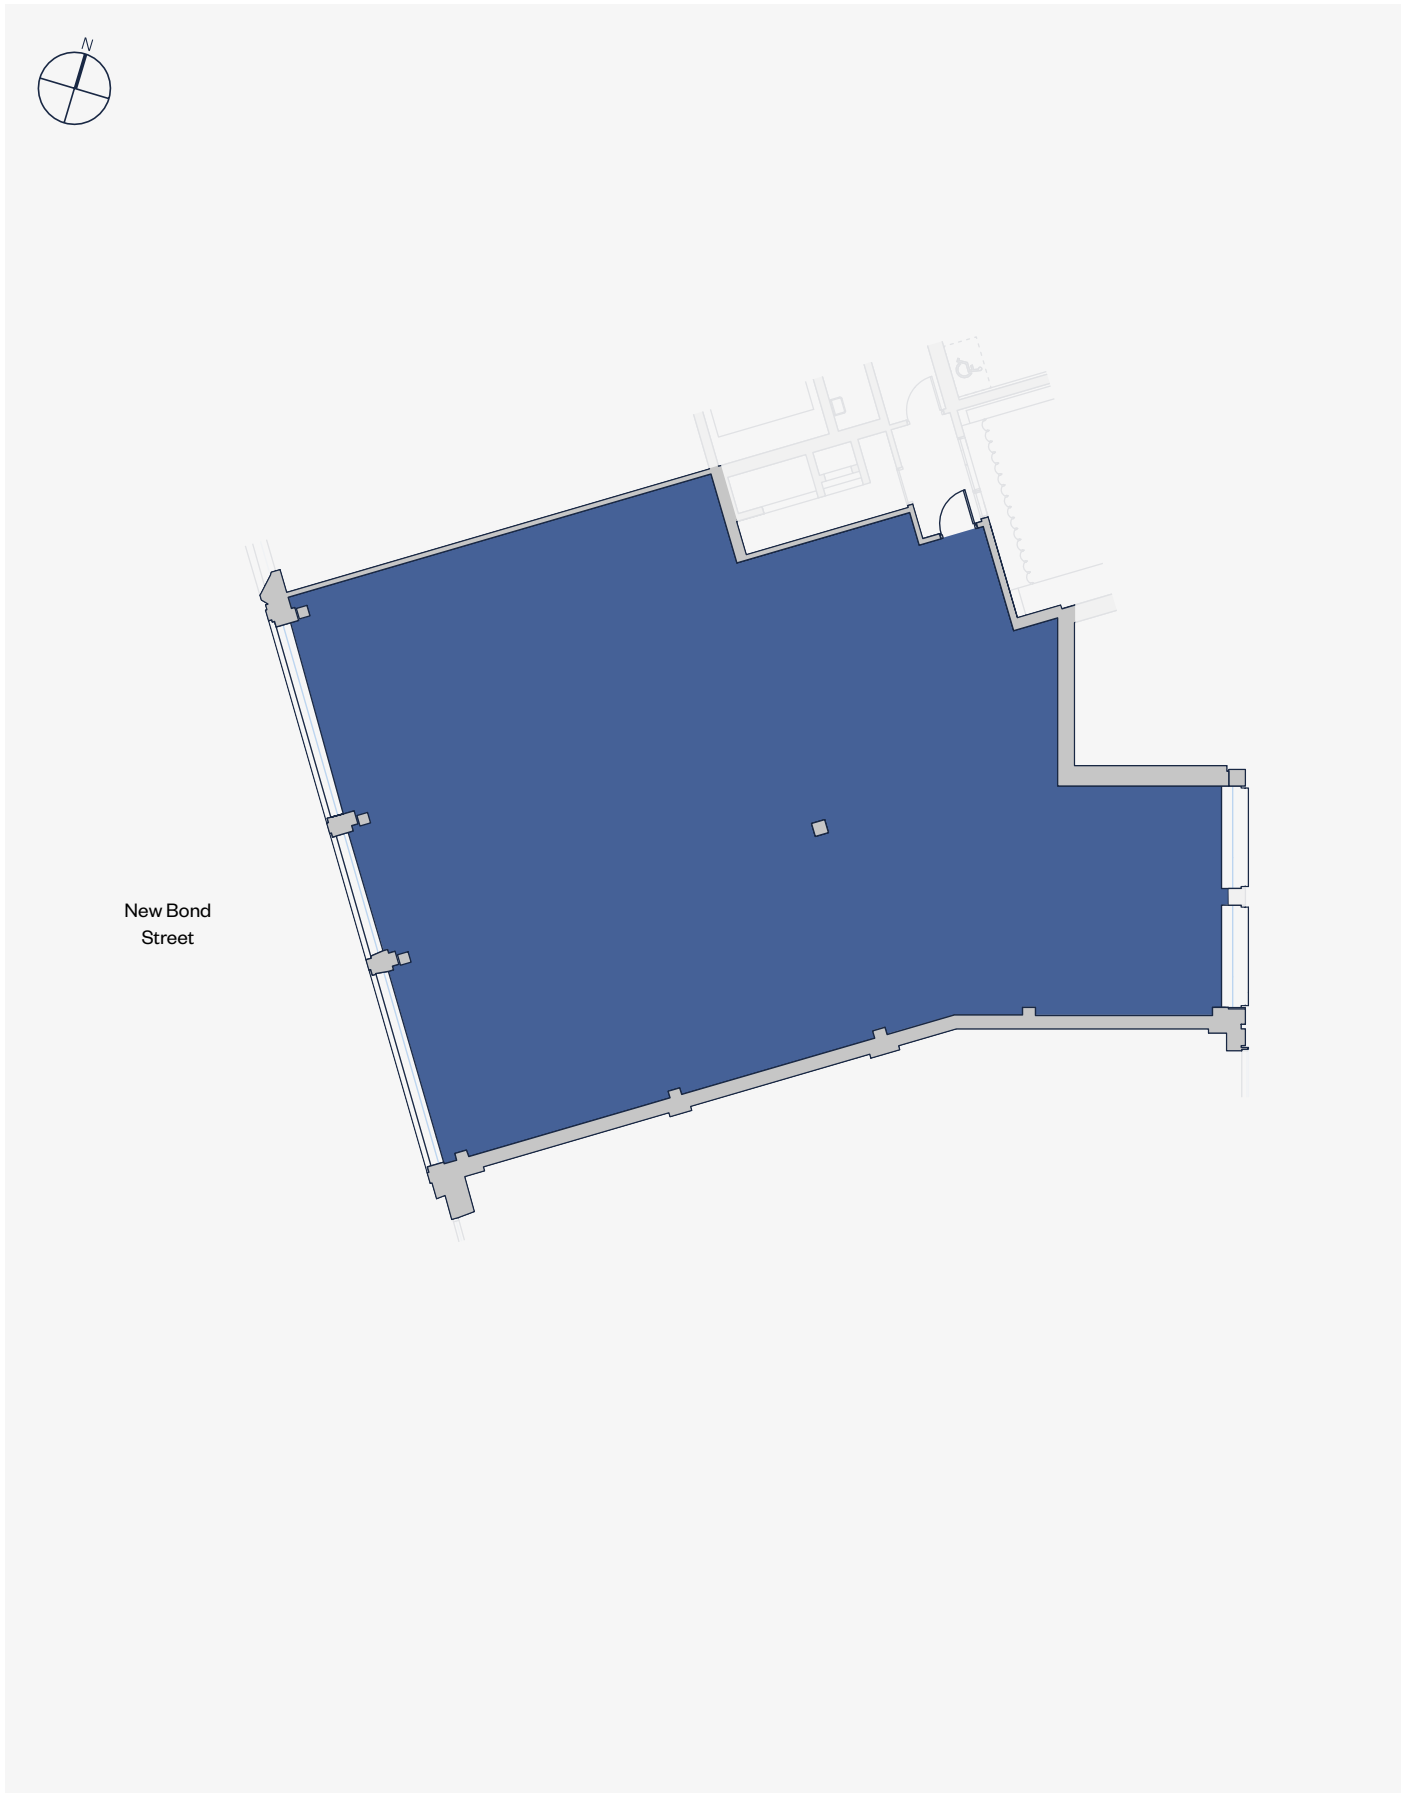

67-68 New Bond Street.

First Floor

3,254 sq ft | 302.3 sq m

67-68 New Bond Street.

Ground Floor

2,241 sq ft | 208.2 sq m

67-68 New Bond Street.

Ground Floor

2,241 sq ft | 208.2 sq m

67-68 New Bond Street.

Lower Ground Floor

2,062 sq ft | 191.6 sq m

New Bond Street.

Delivery routes