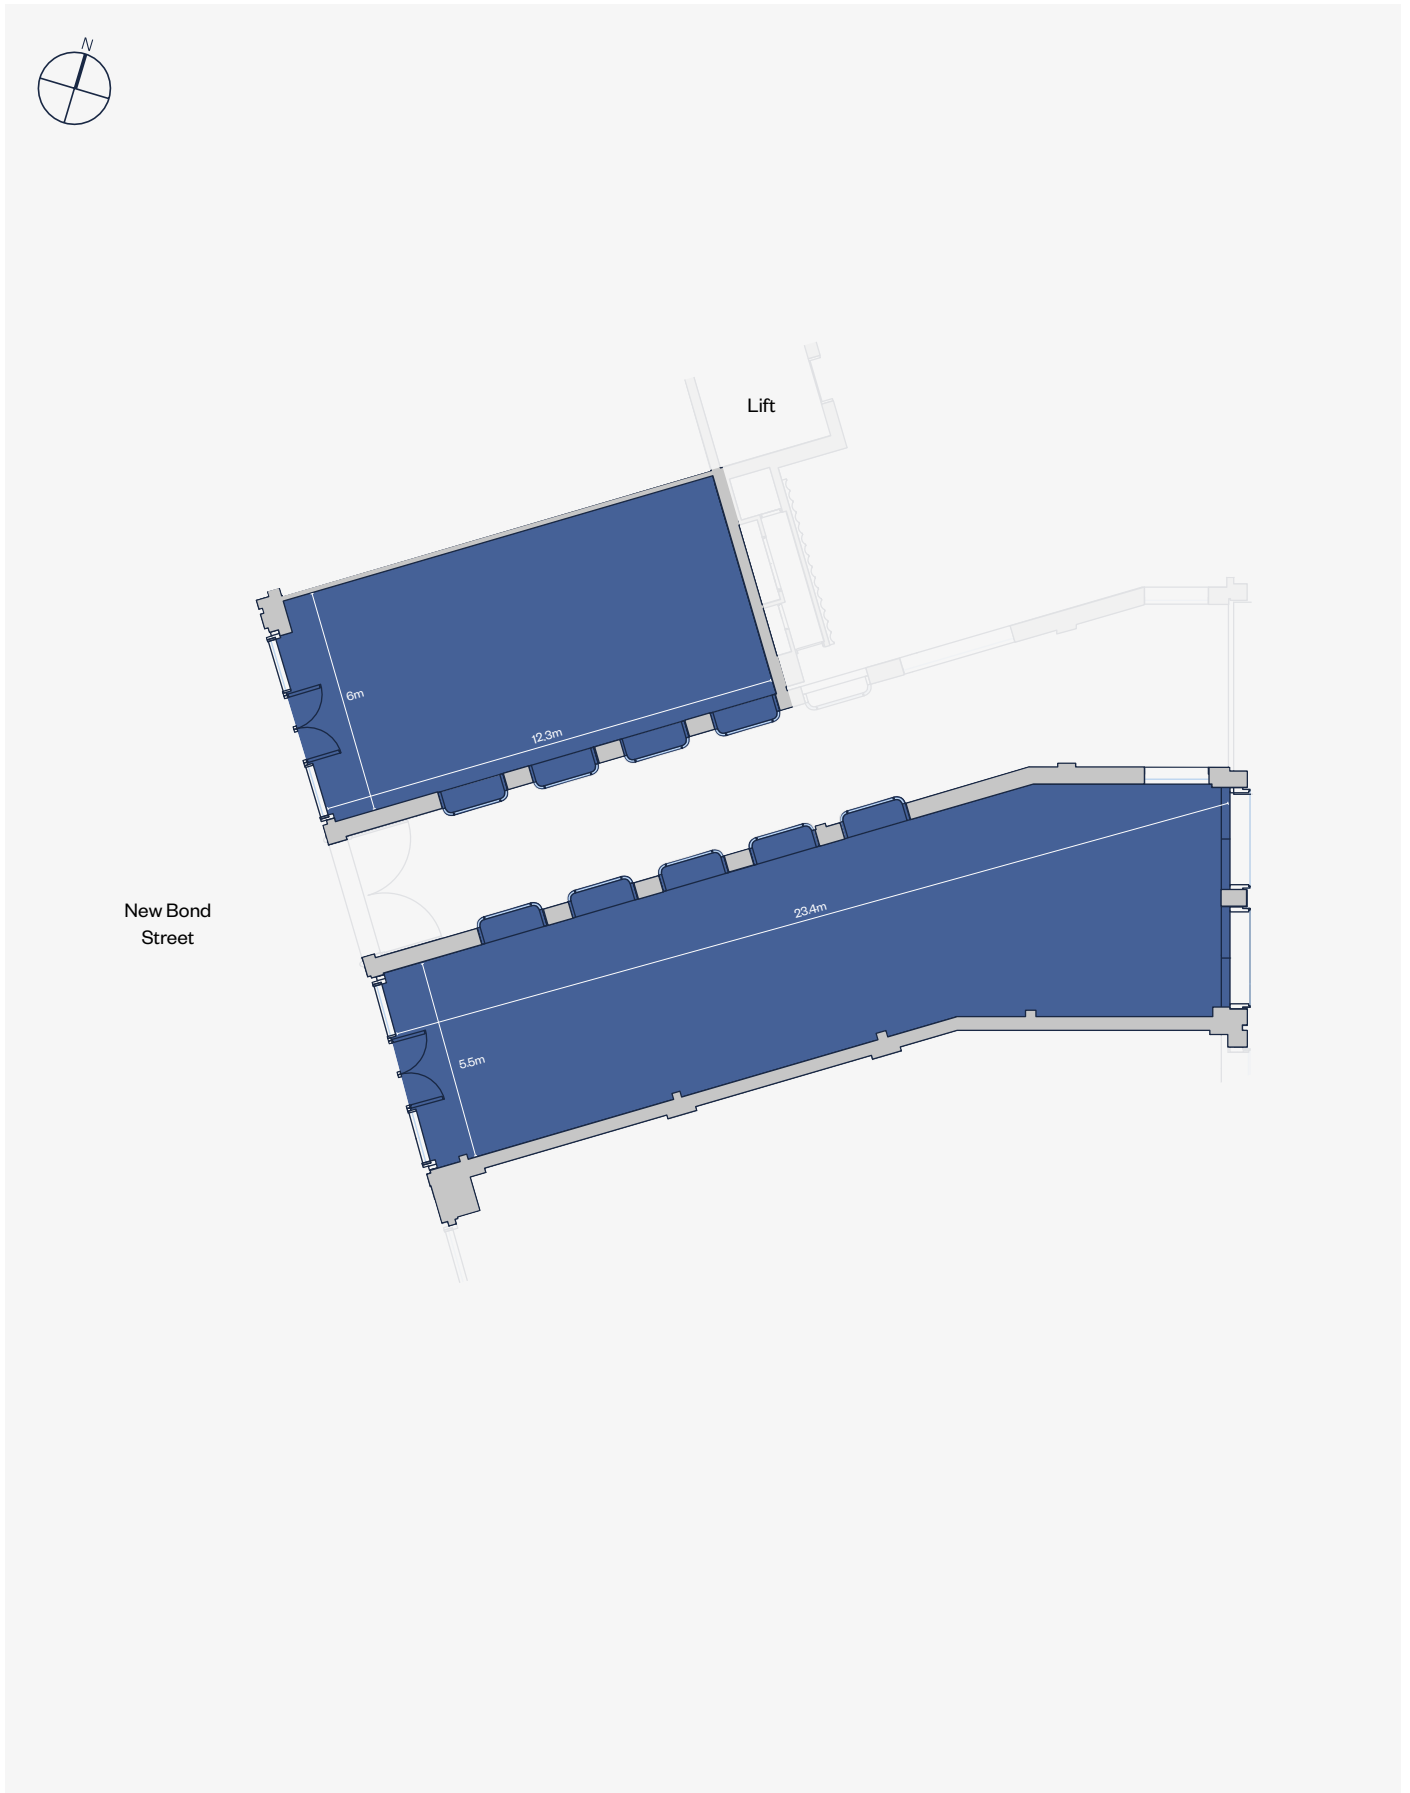

67-68 New Bond Street.

First Floor

3,254 sq ft | 302.3 sq m

67-68 New Bond Street.

Ground Floor

2,241 sq ft | 208.2 sq m

67-68 New Bond Street.

Ground Floor

2,241 sq ft | 208.2 sq m

67-68 New Bond Street.

Lower Ground Floor

2,062 sq ft | 191.6 sq m

New Bond Street.

Delivery routes