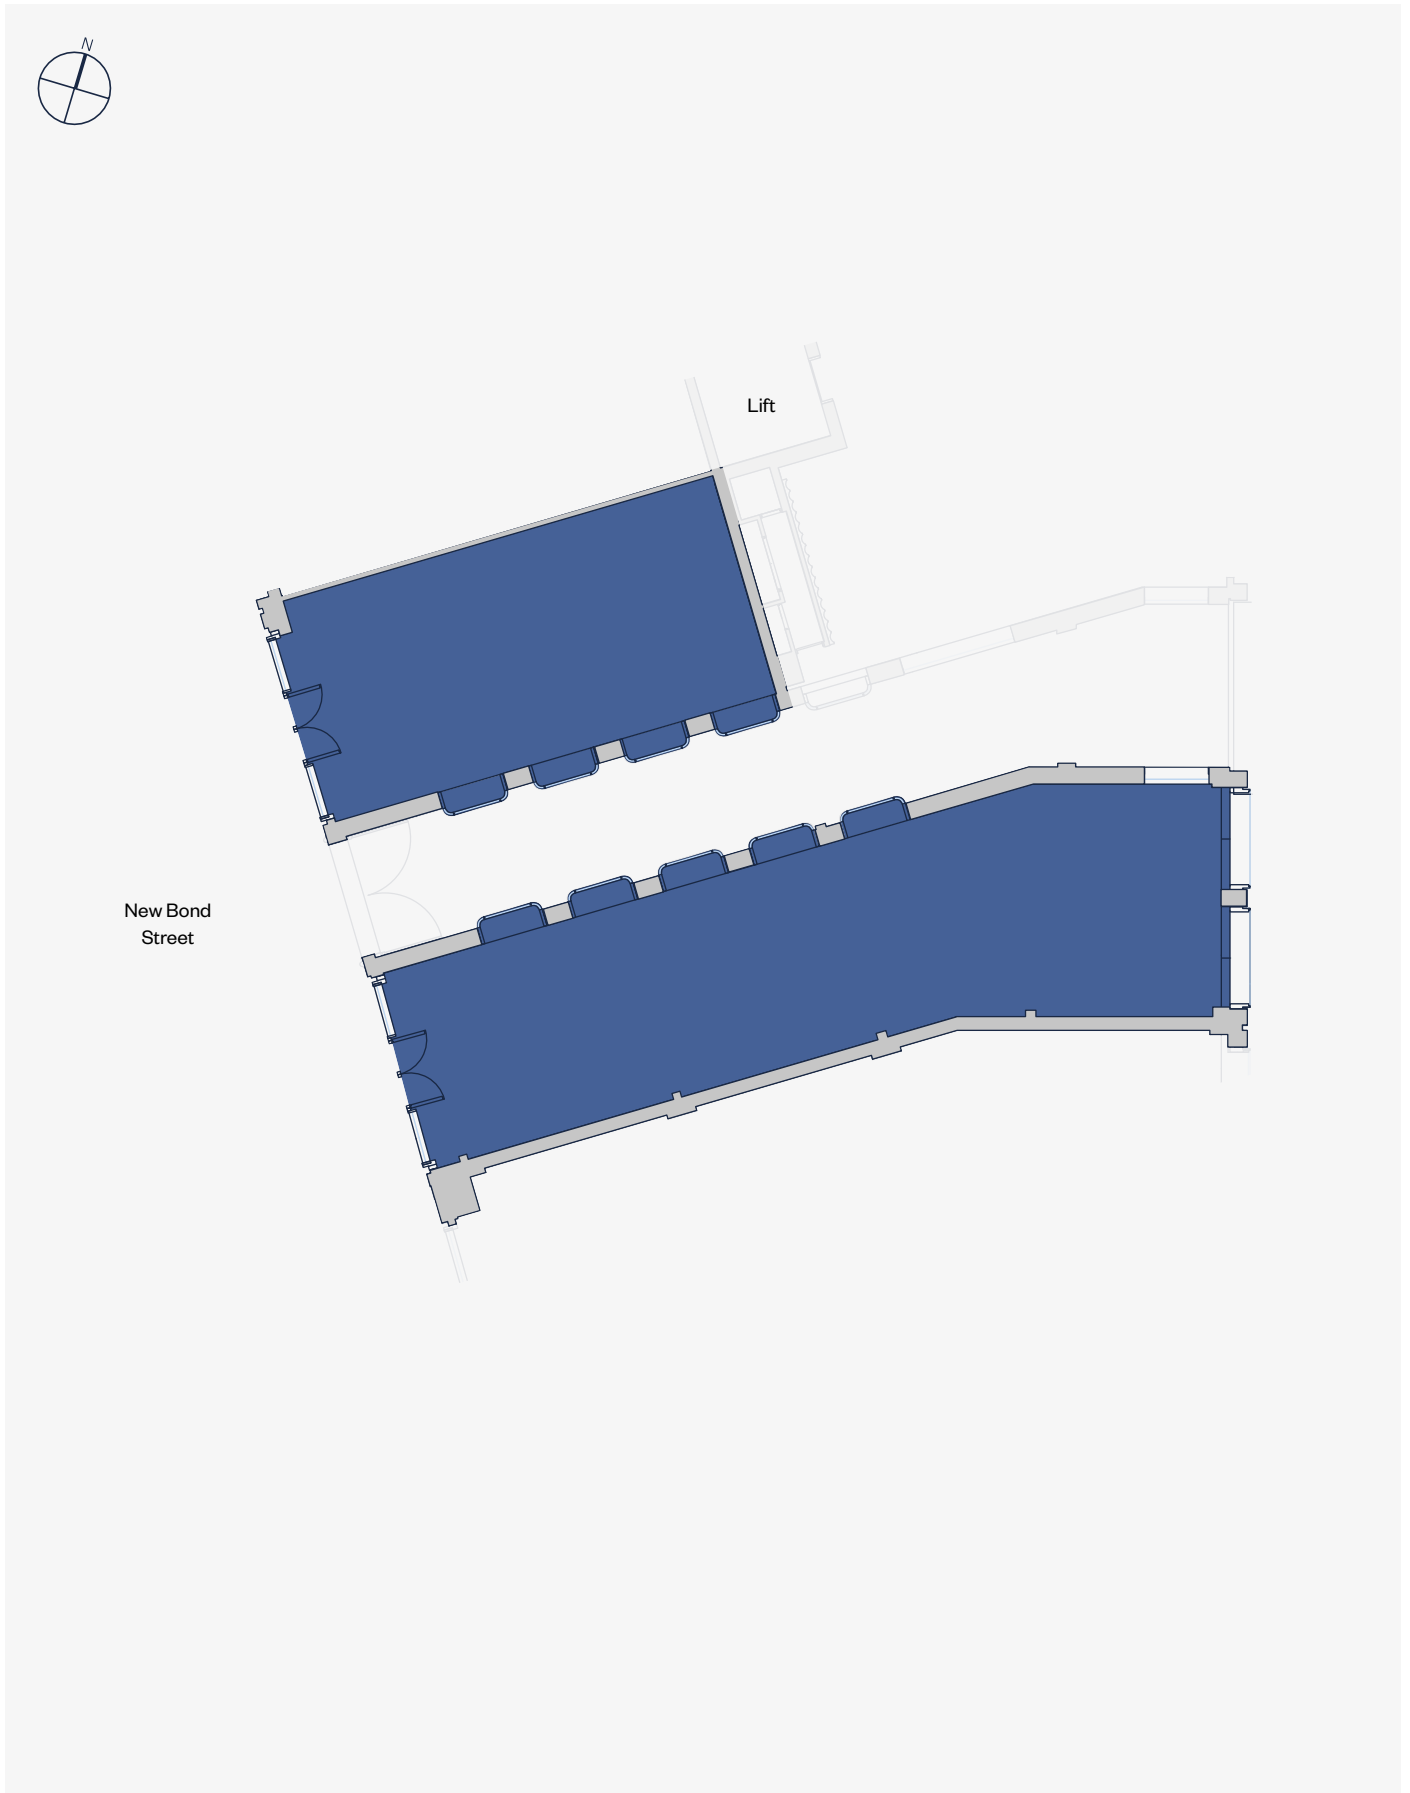

67-68 New Bond Street.

First Floor

3,254 sq ft | 302.3 sq m

67-68 New Bond Street.

Ground Floor

2,241 sq ft | 208.2 sq m

67-68 New Bond Street.

Ground Floor

2,241 sq ft | 208.2 sq m

67-68 New Bond Street.

Lower Ground Floor

2,062 sq ft | 191.6 sq m

New Bond Street.

Delivery routes