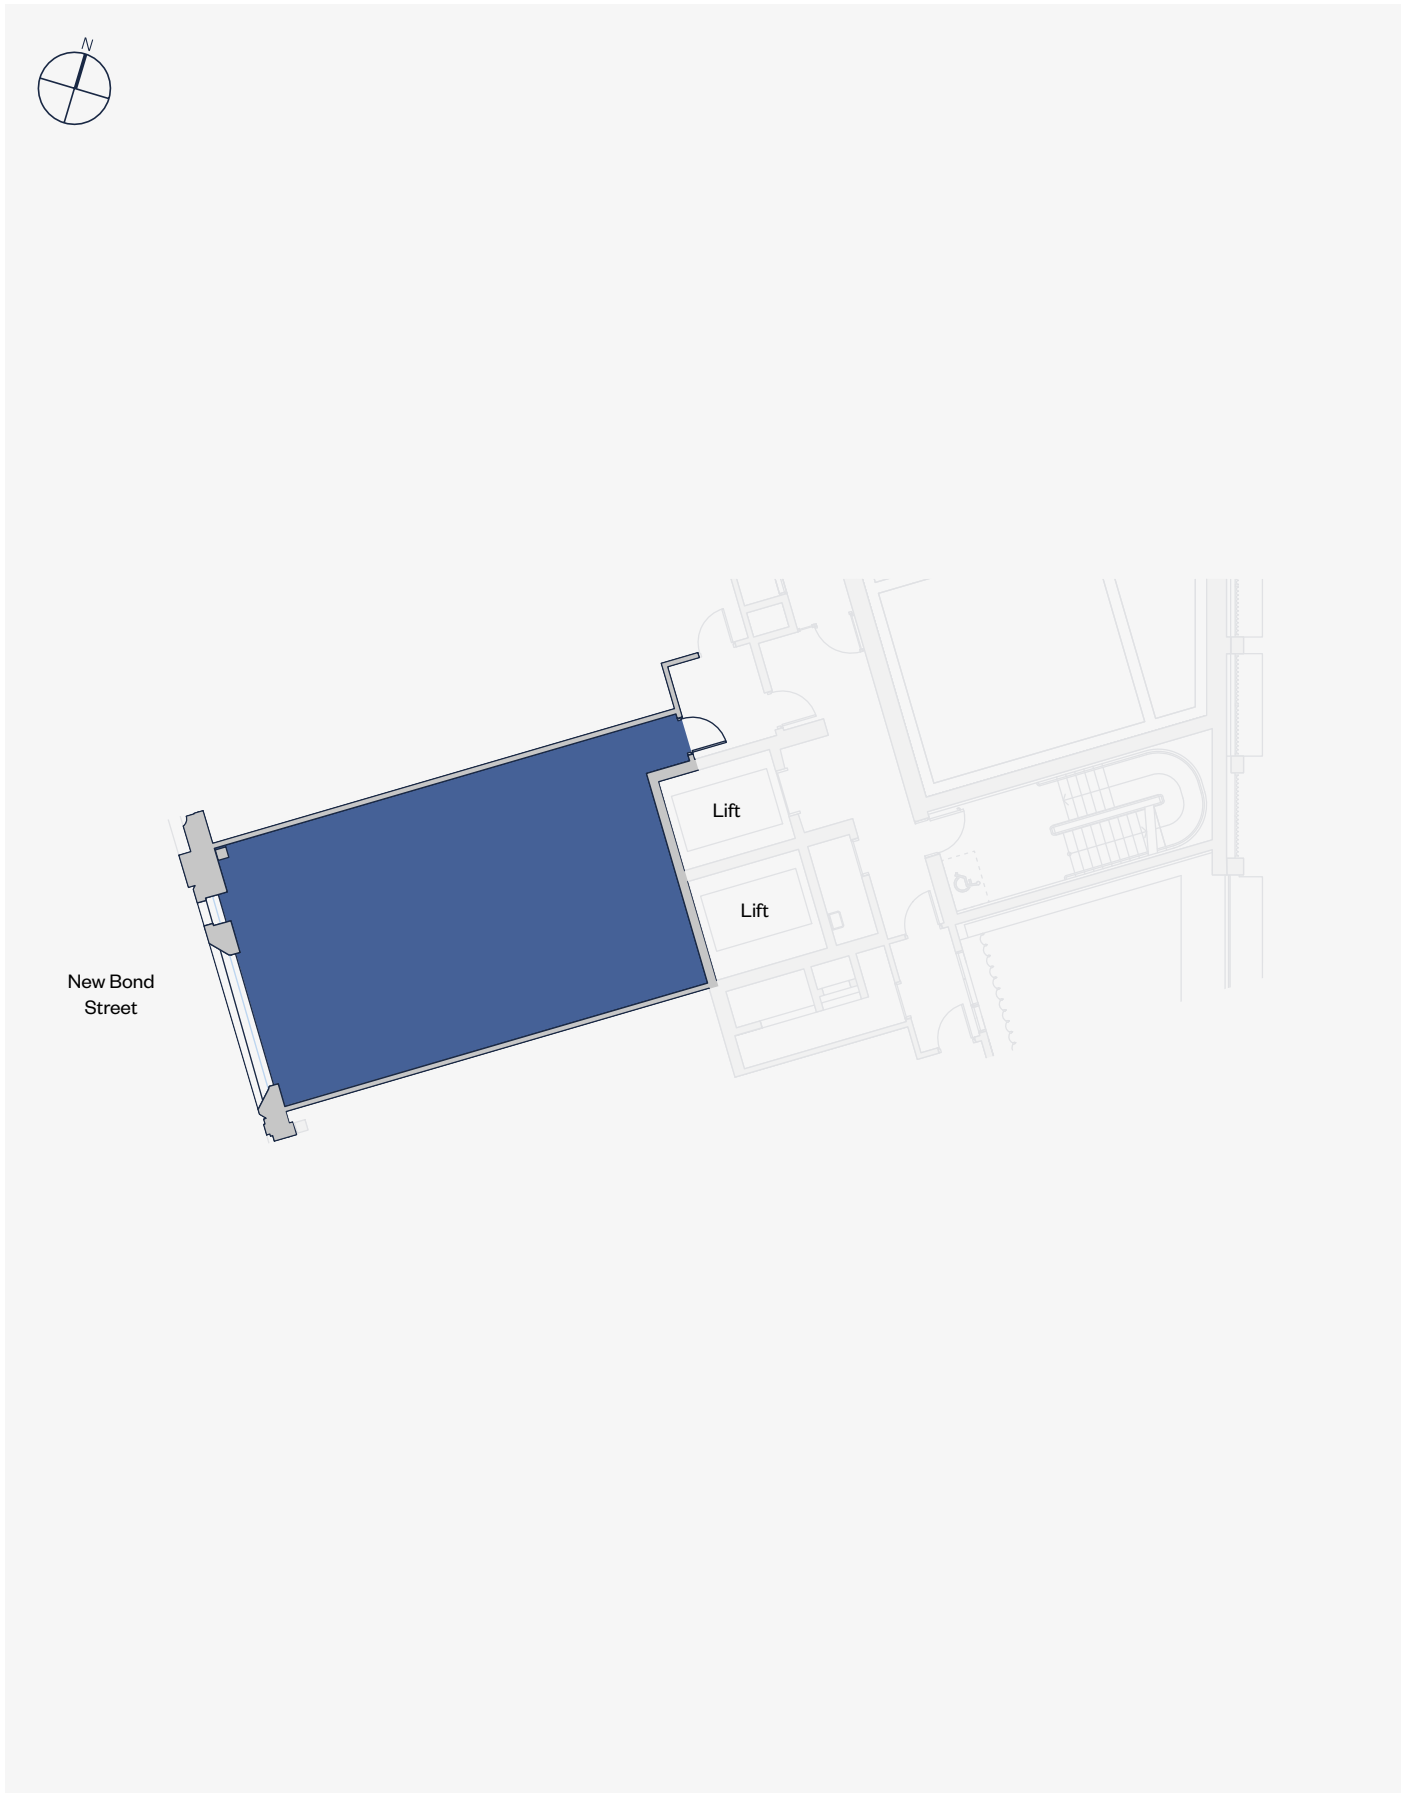

69 New Bond Street.

First Floor

905 sq ft | 84.1 sq m

69 New Bond Street.

Ground Floor

753 sq ft | 70.0 sq m

69 New Bond Street.

Ground Floor

753 sq ft | 70.0 sq m

69 New Bond Street.

Lower Ground Floor

988 sq ft | 91.8 sq m

New Bond Street.

Delivery routes