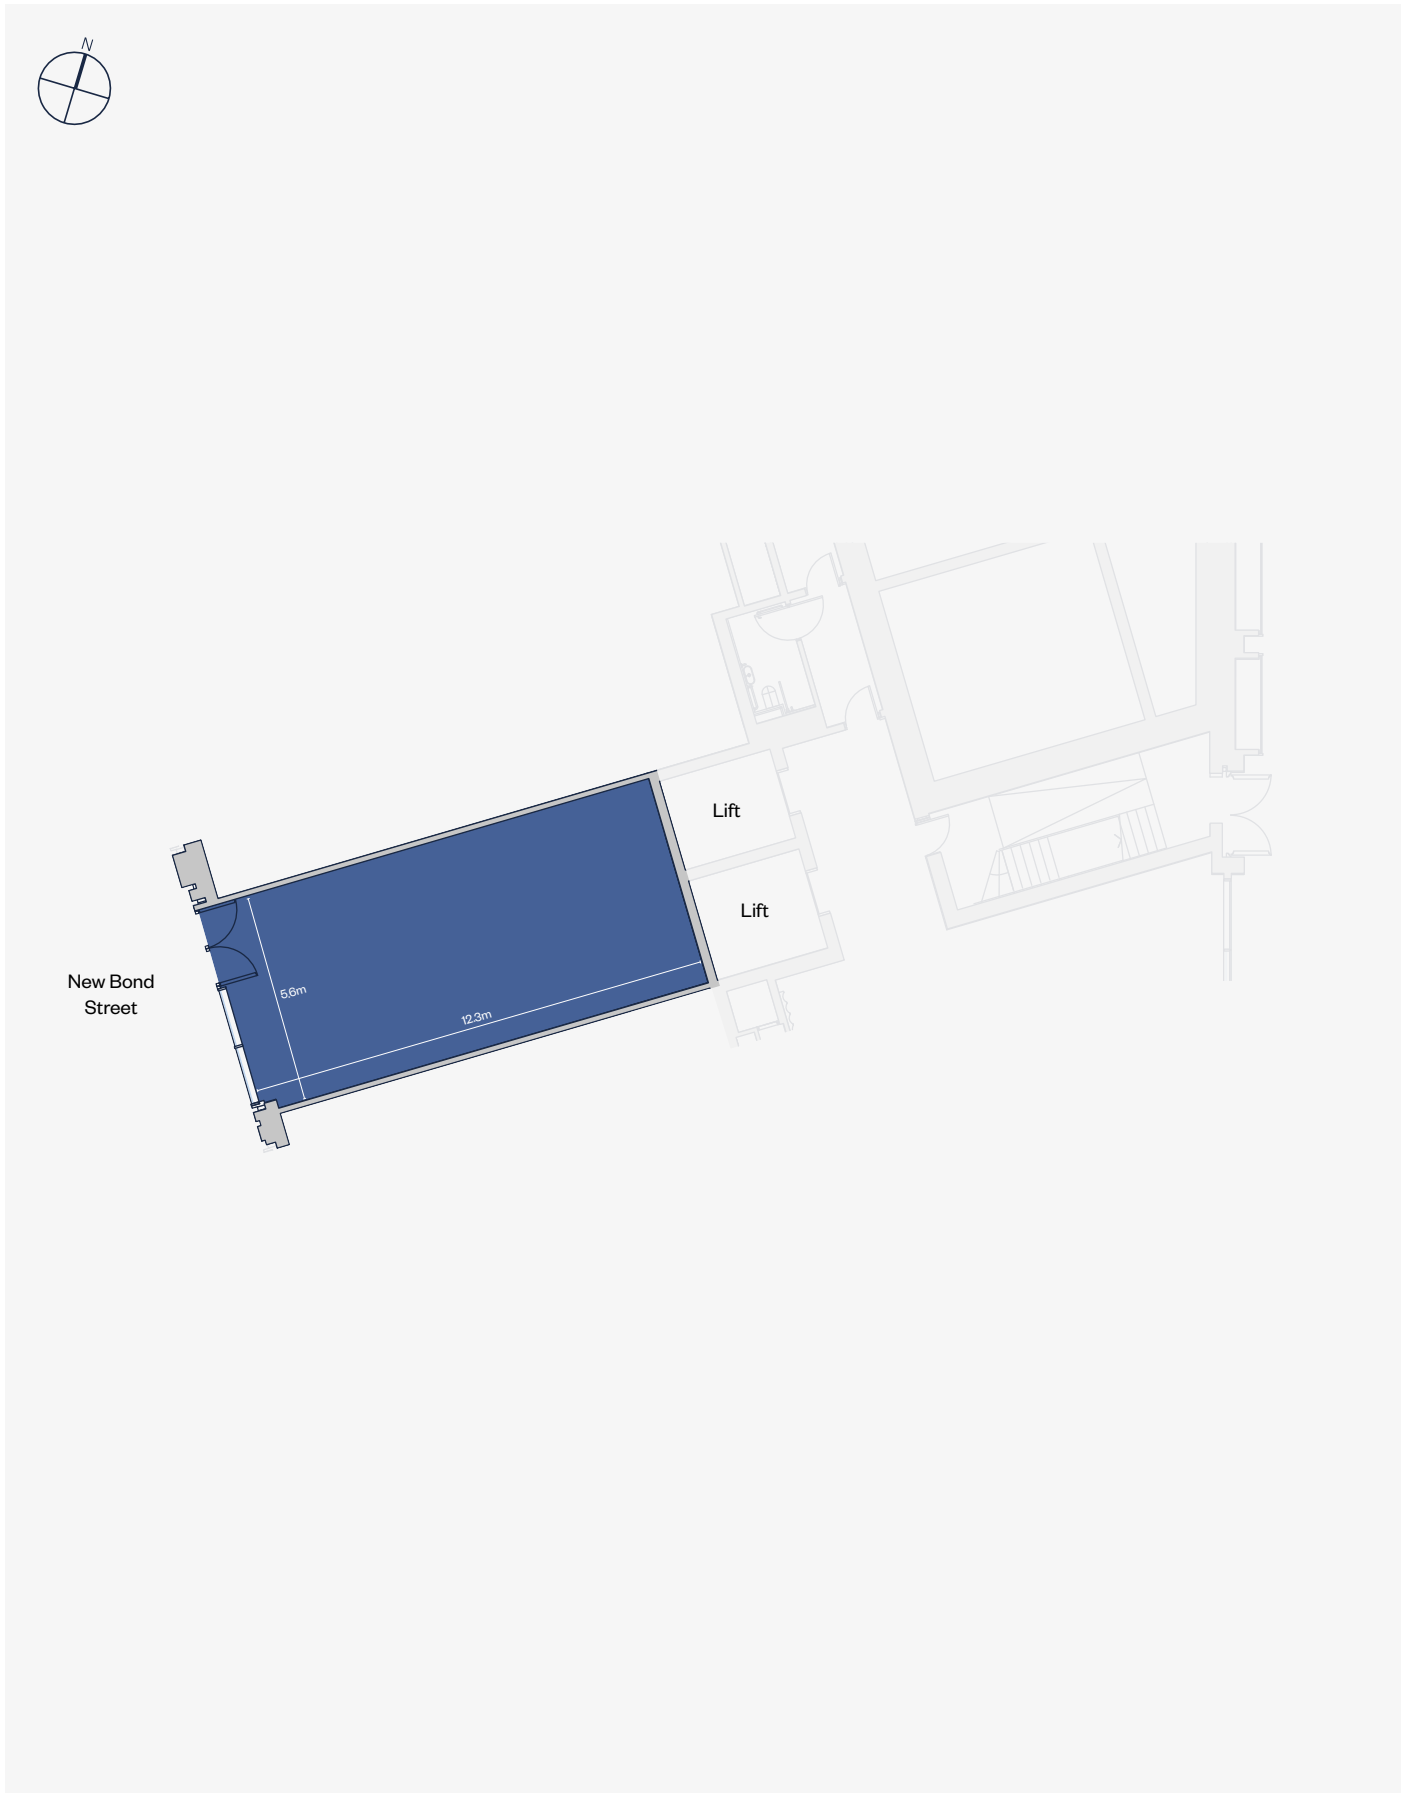

69 New Bond Street.

First Floor

905 sq ft | 84.1 sq m

69 New Bond Street.

Ground Floor

753 sq ft | 70.0 sq m

69 New Bond Street.

Ground Floor

753 sq ft | 70.0 sq m

69 New Bond Street.

Lower Ground Floor

988 sq ft | 91.8 sq m

New Bond Street.

Delivery routes