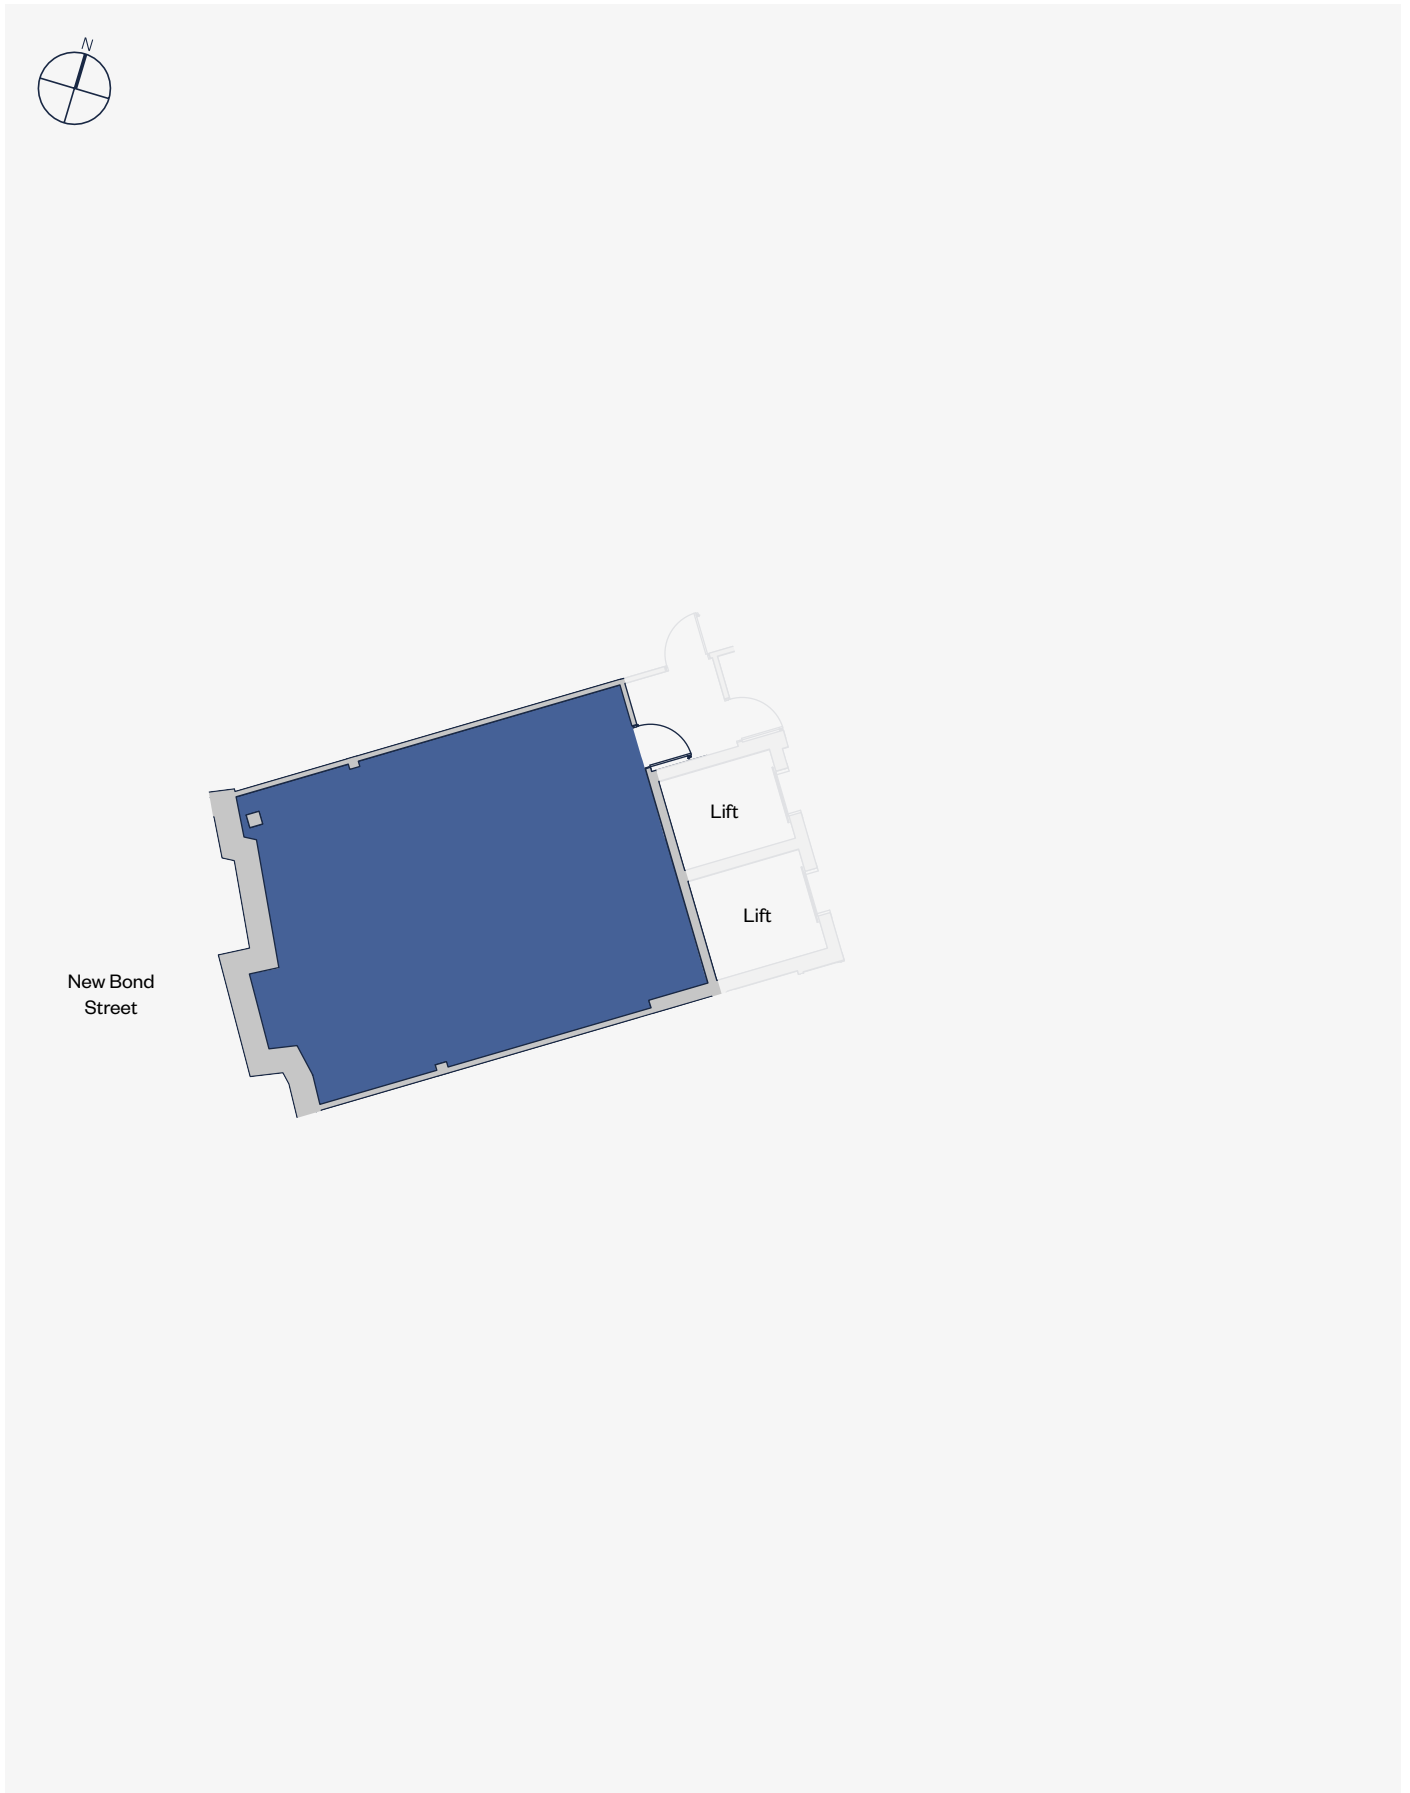

69 New Bond Street.

First Floor

905 sq ft | 84.1 sq m

69 New Bond Street.

Ground Floor

753 sq ft | 70.0 sq m

69 New Bond Street.

Ground Floor

753 sq ft | 70.0 sq m

69 New Bond Street.

Lower Ground Floor

988 sq ft | 91.8 sq m

New Bond Street.

Delivery routes