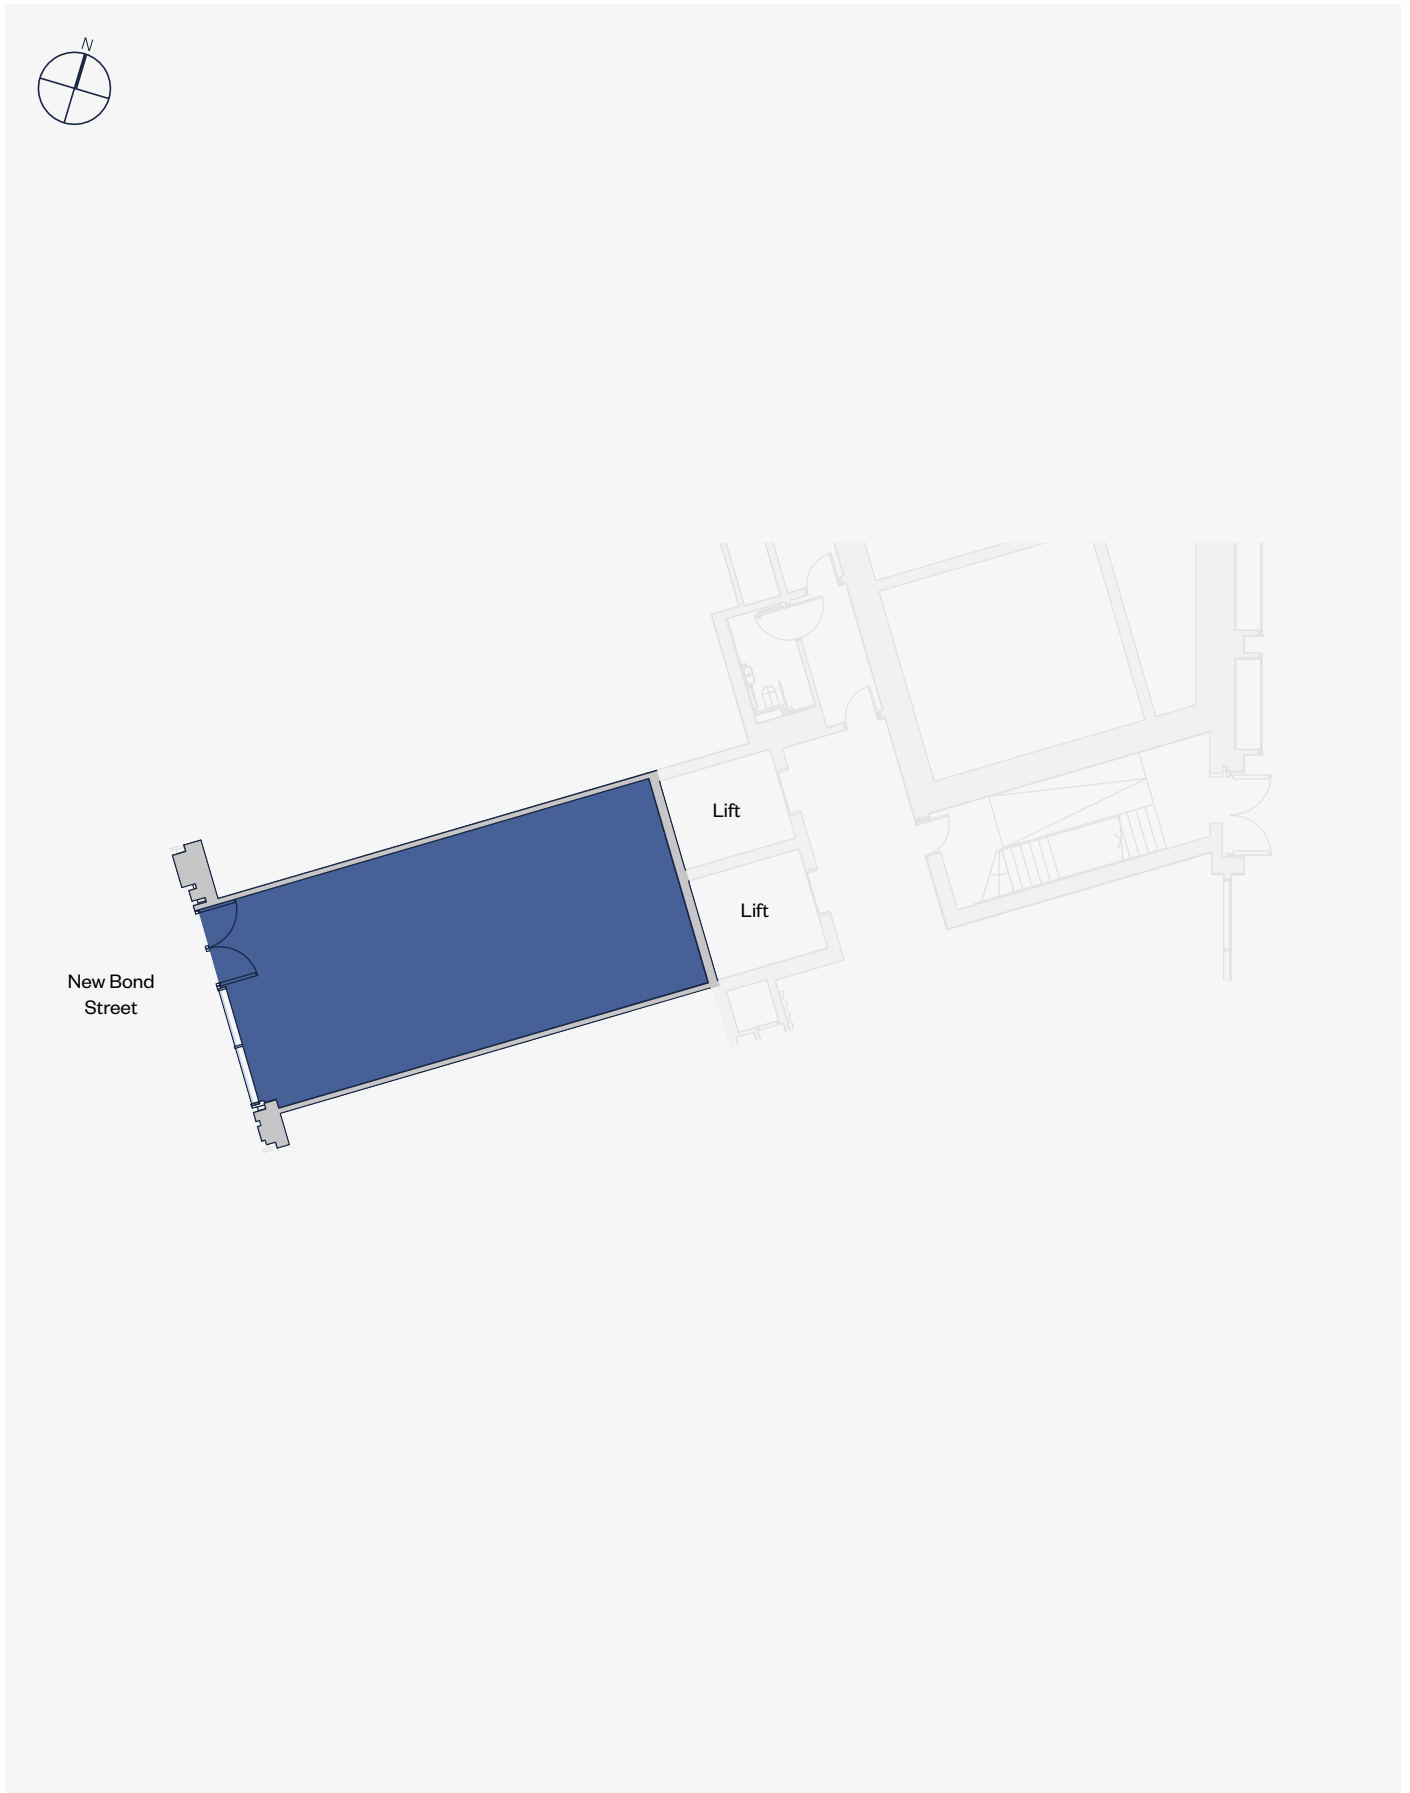

69 New Bond Street.

First Floor

905 sq ft | 84.1 sq m

69 New Bond Street.

Ground Floor

753 sq ft | 70.0 sq m

69 New Bond Street.

Ground Floor

753 sq ft | 70.0 sq m

69 New Bond Street.

Lower Ground Floor

988 sq ft | 91.8 sq m

New Bond Street.

Delivery routes