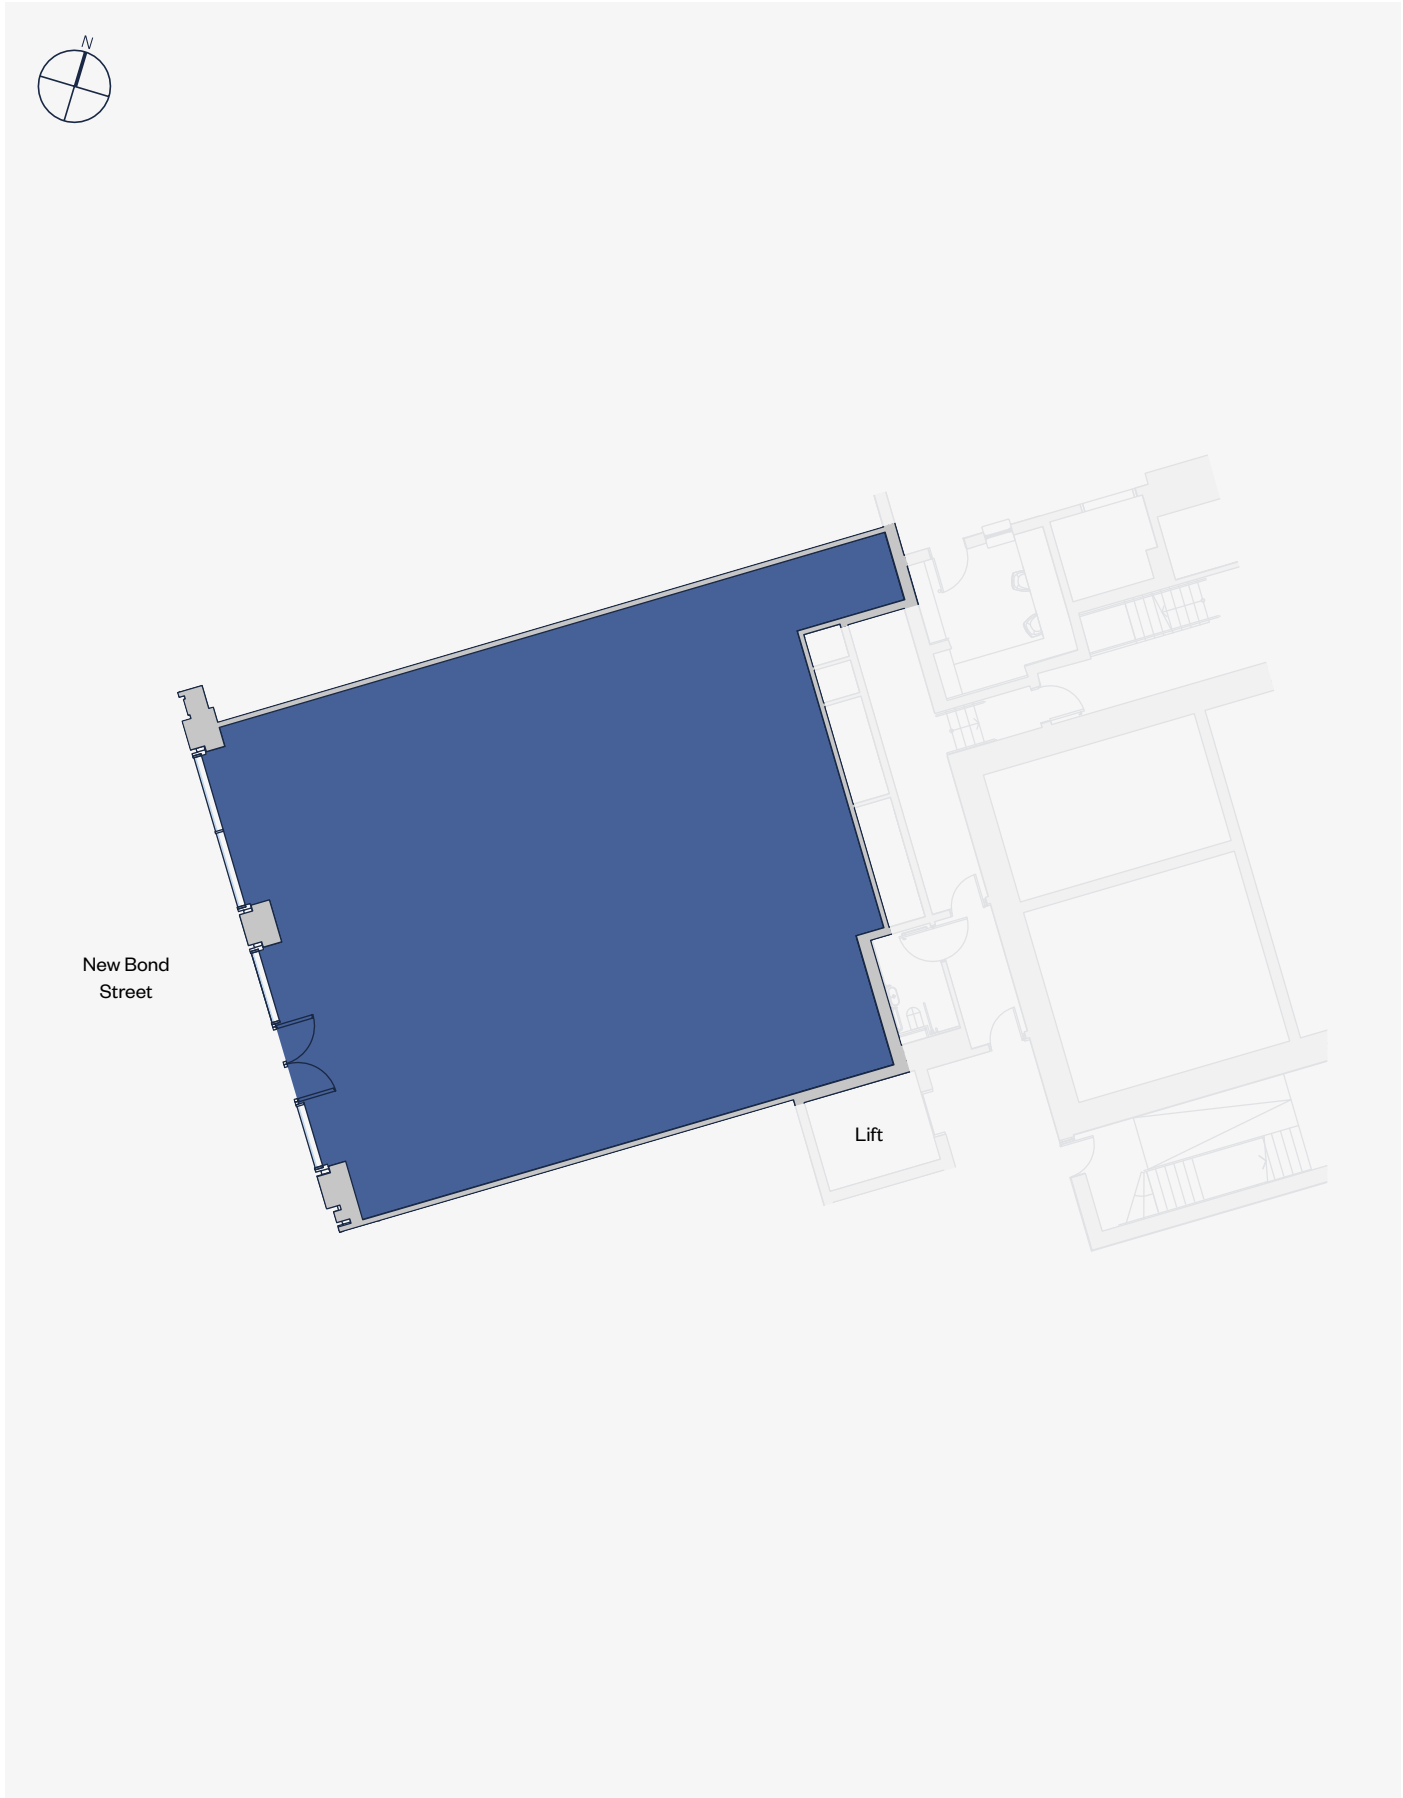

70-71 New Bond Street.

First Floor

1,957 sq ft | 181.8 sq m

70-71 New Bond Street.

Ground Floor

2,350 sq ft | 218.3 sq m

70-71 New Bond Street.

Ground Floor

2,350 sq ft | 218.3 sq m

70-71 New Bond Street.

Lower Ground Floor

1,694 sq ft | 157.4 sq m

New Bond Street.

Delivery routes