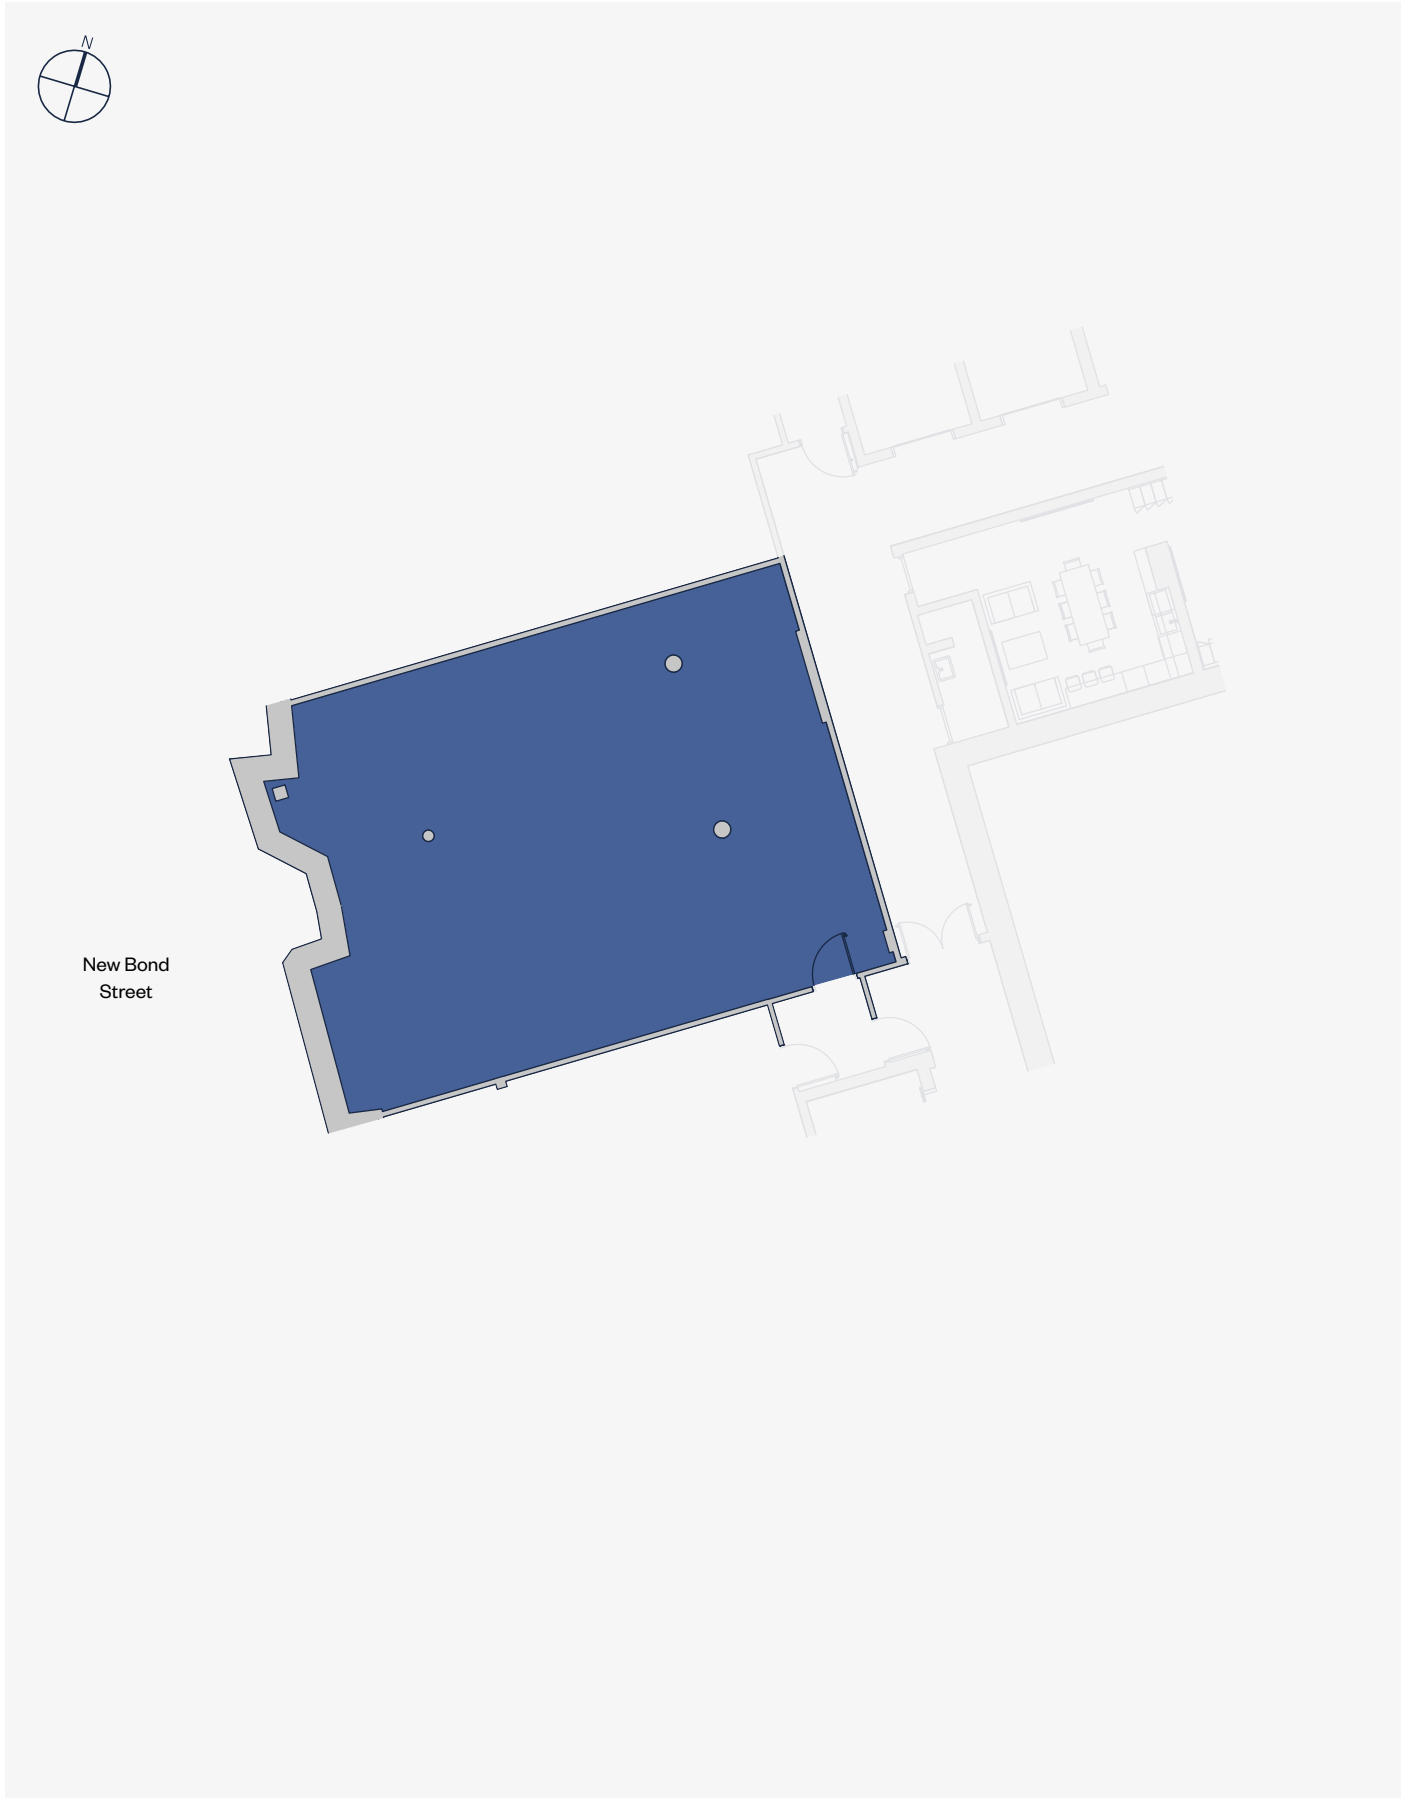

70-71 New Bond Street.

First Floor

1,957 sq ft | 181.8 sq m

70-71 New Bond Street.

Ground Floor

2,350 sq ft | 218.3 sq m

70-71 New Bond Street.

Ground Floor

2,350 sq ft | 218.3 sq m

70-71 New Bond Street.

Lower Ground Floor

1,694 sq ft | 157.4 sq m

New Bond Street.

Delivery routes