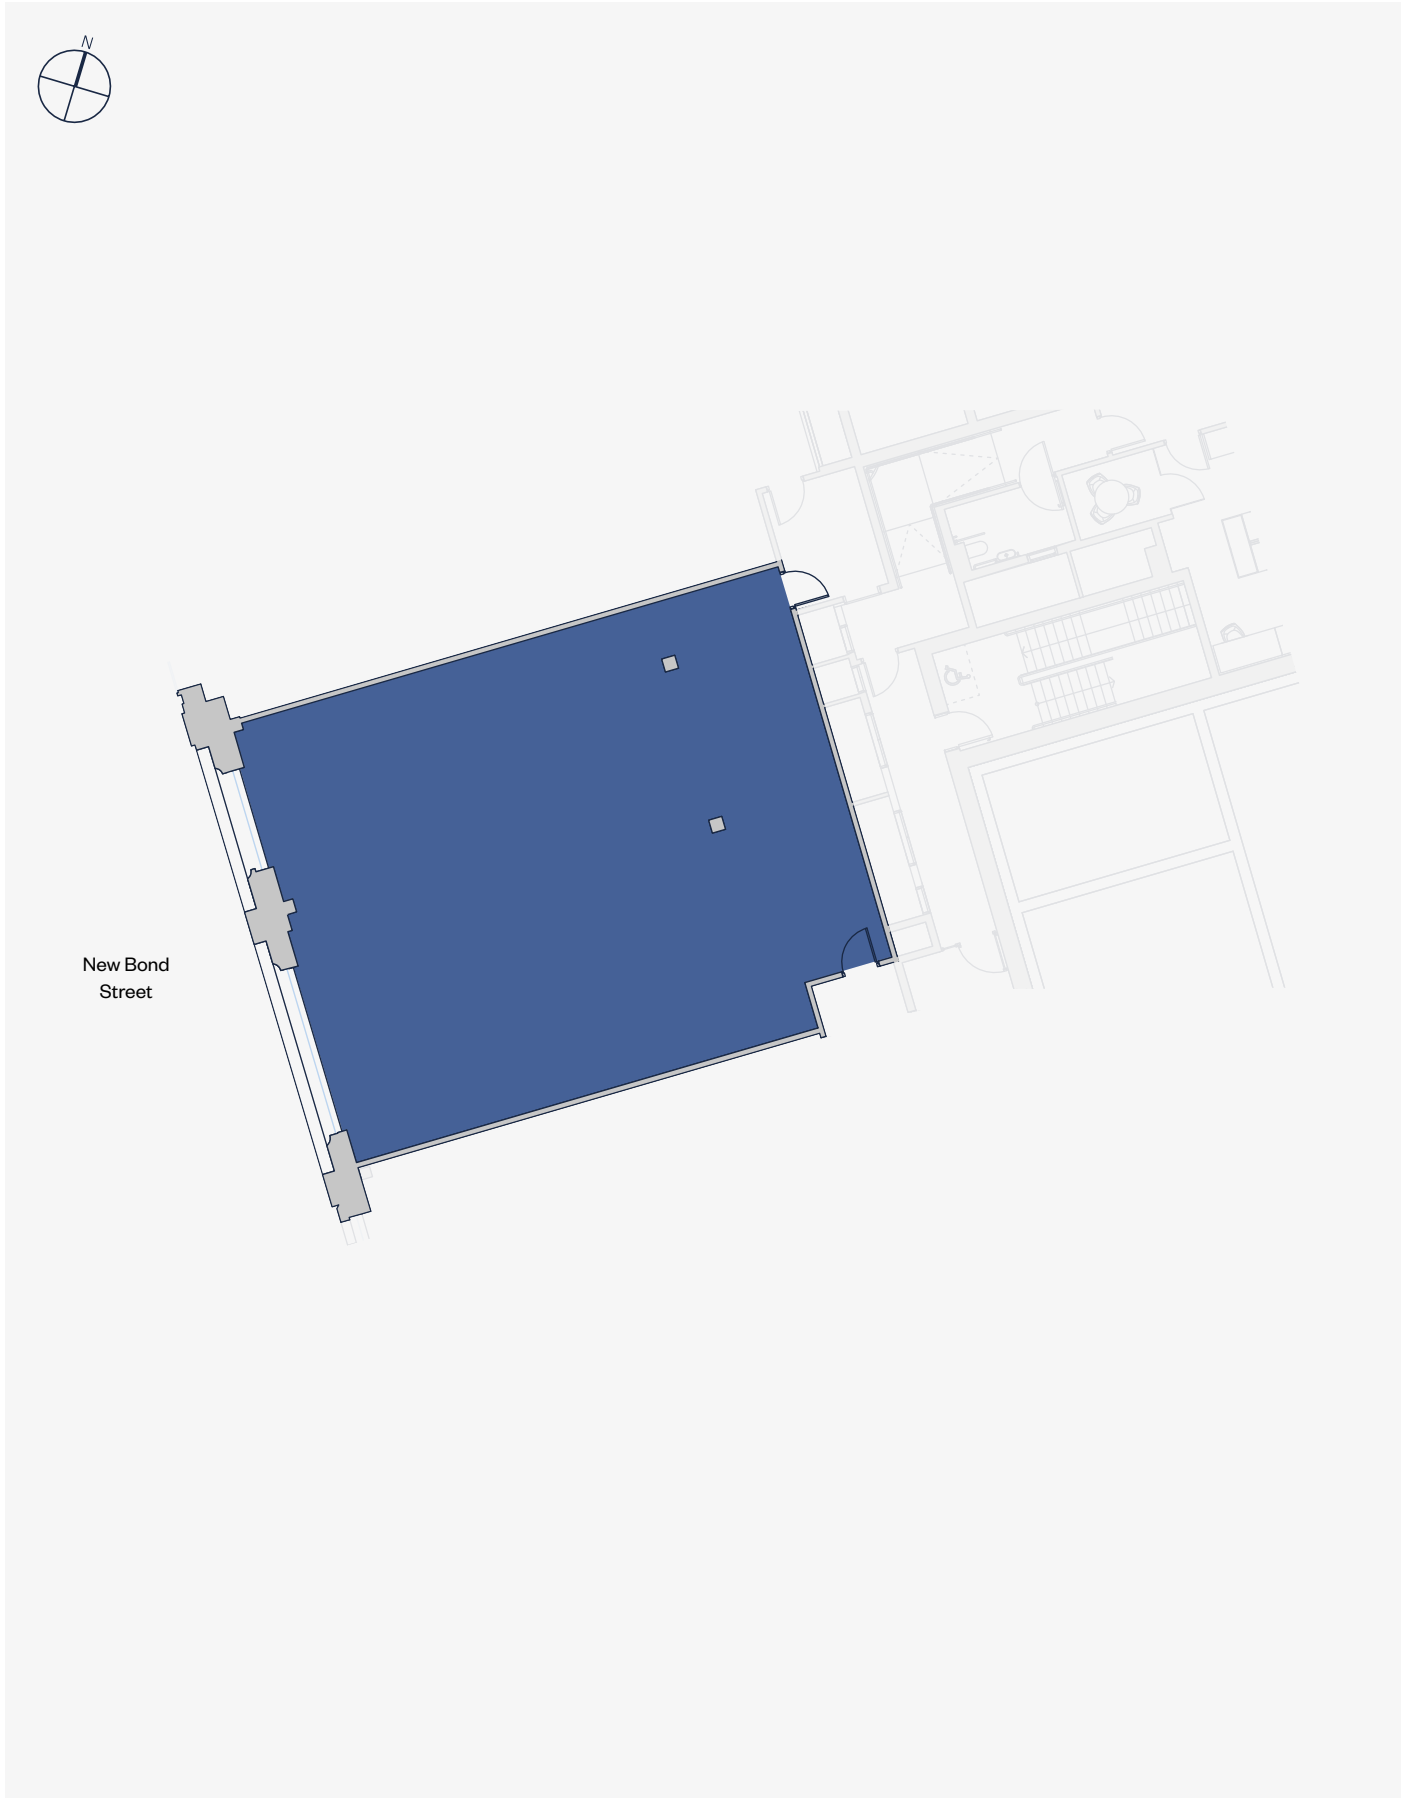

70-71 New Bond Street.

First Floor

1,957 sq ft | 181.8 sq m

70-71 New Bond Street.

Ground Floor

2,350 sq ft | 218.3 sq m

70-71 New Bond Street.

Ground Floor

2,350 sq ft | 218.3 sq m

70-71 New Bond Street.

Lower Ground Floor

1,694 sq ft | 157.4 sq m

New Bond Street.

Delivery routes