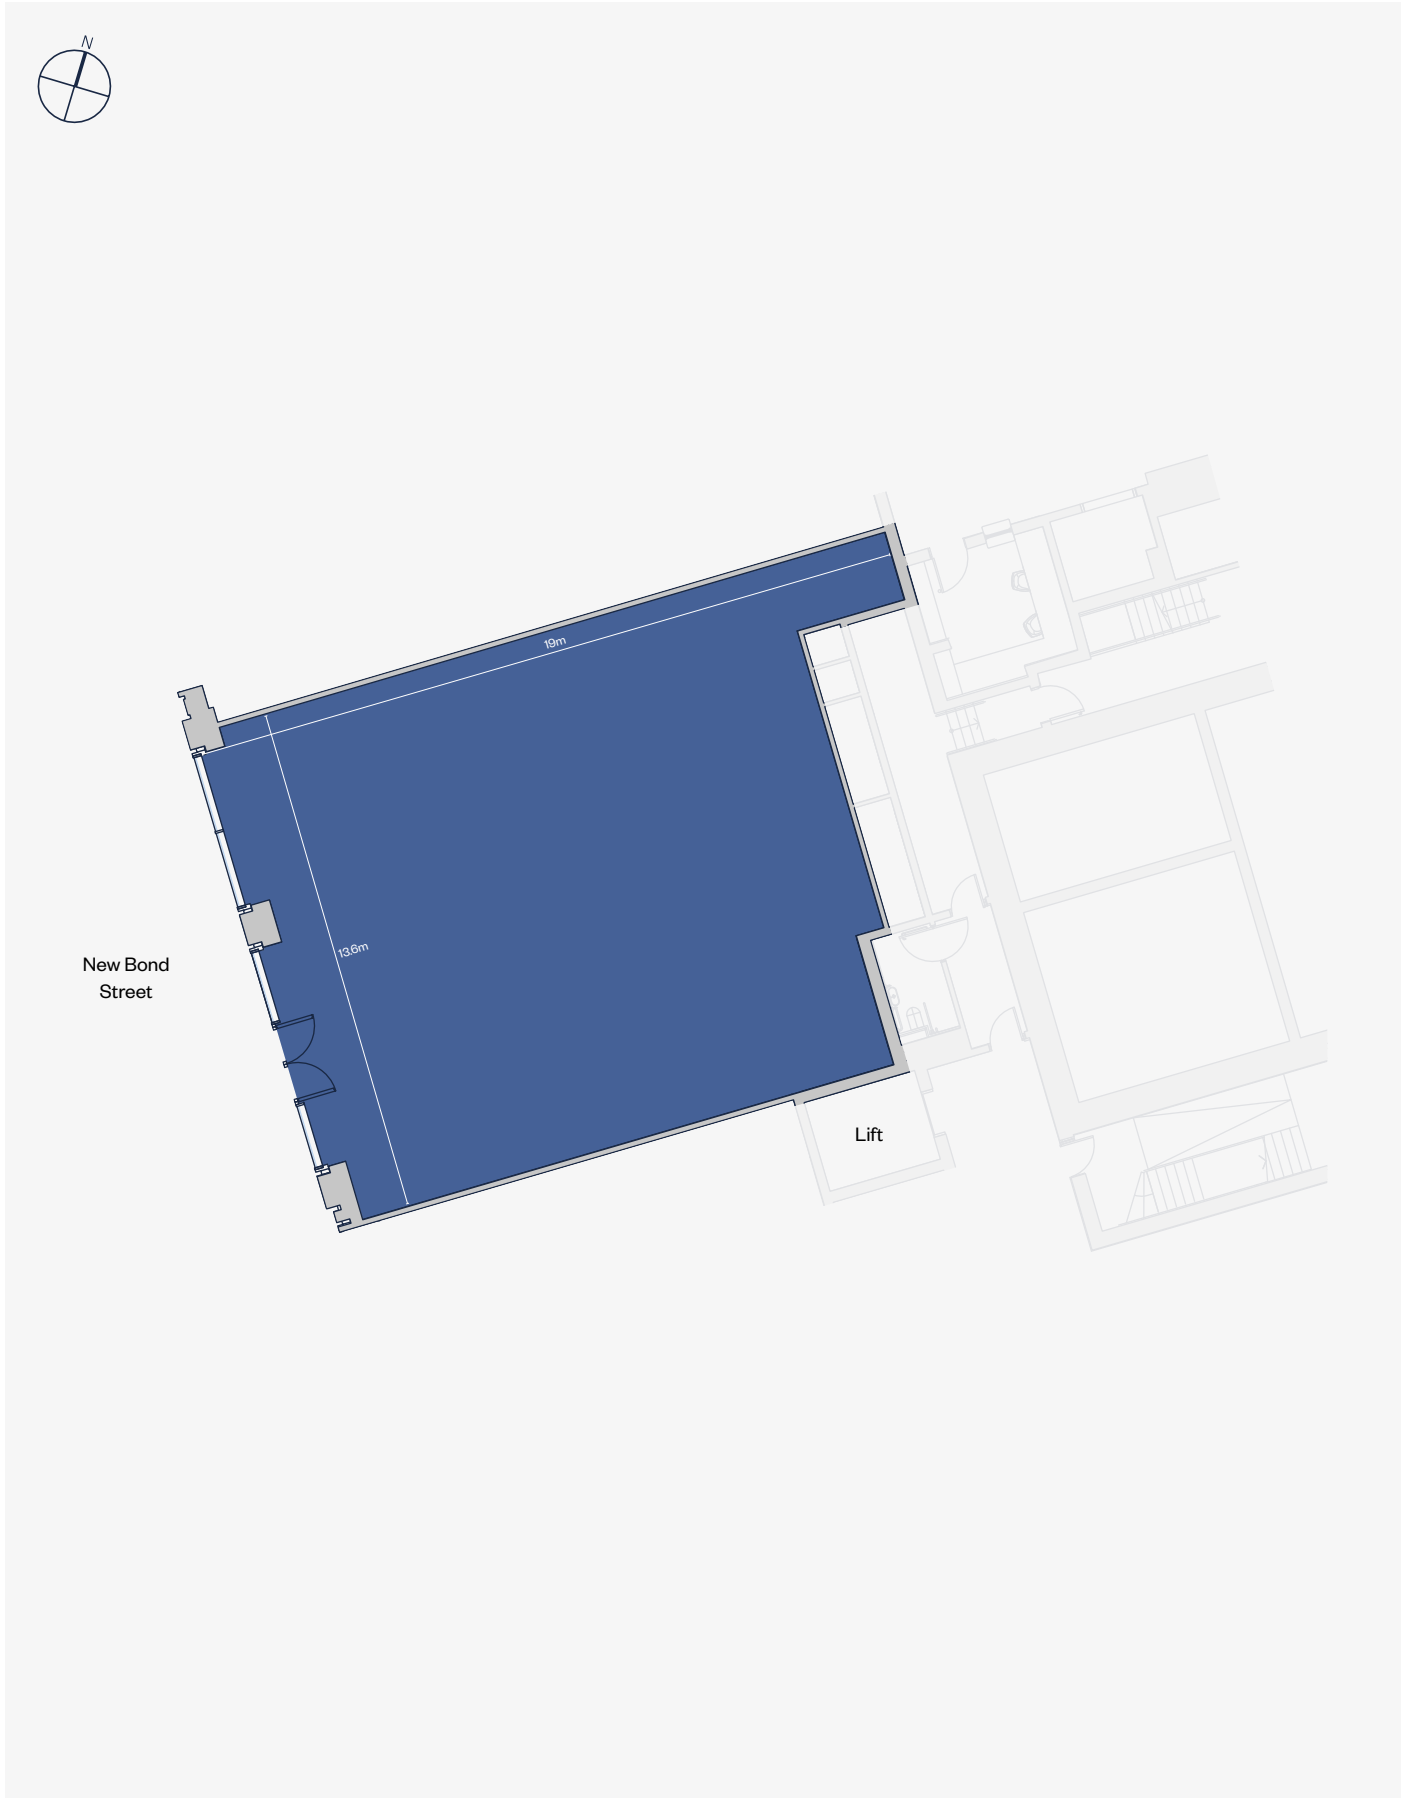

70-71 New Bond Street.

First Floor

1,957 sq ft | 181.8 sq m

70-71 New Bond Street.

Ground Floor

2,350 sq ft | 218.3 sq m

70-71 New Bond Street.

Ground Floor

2,350 sq ft | 218.3 sq m

70-71 New Bond Street.

Lower Ground Floor

1,694 sq ft | 157.4 sq m

New Bond Street.

Delivery routes