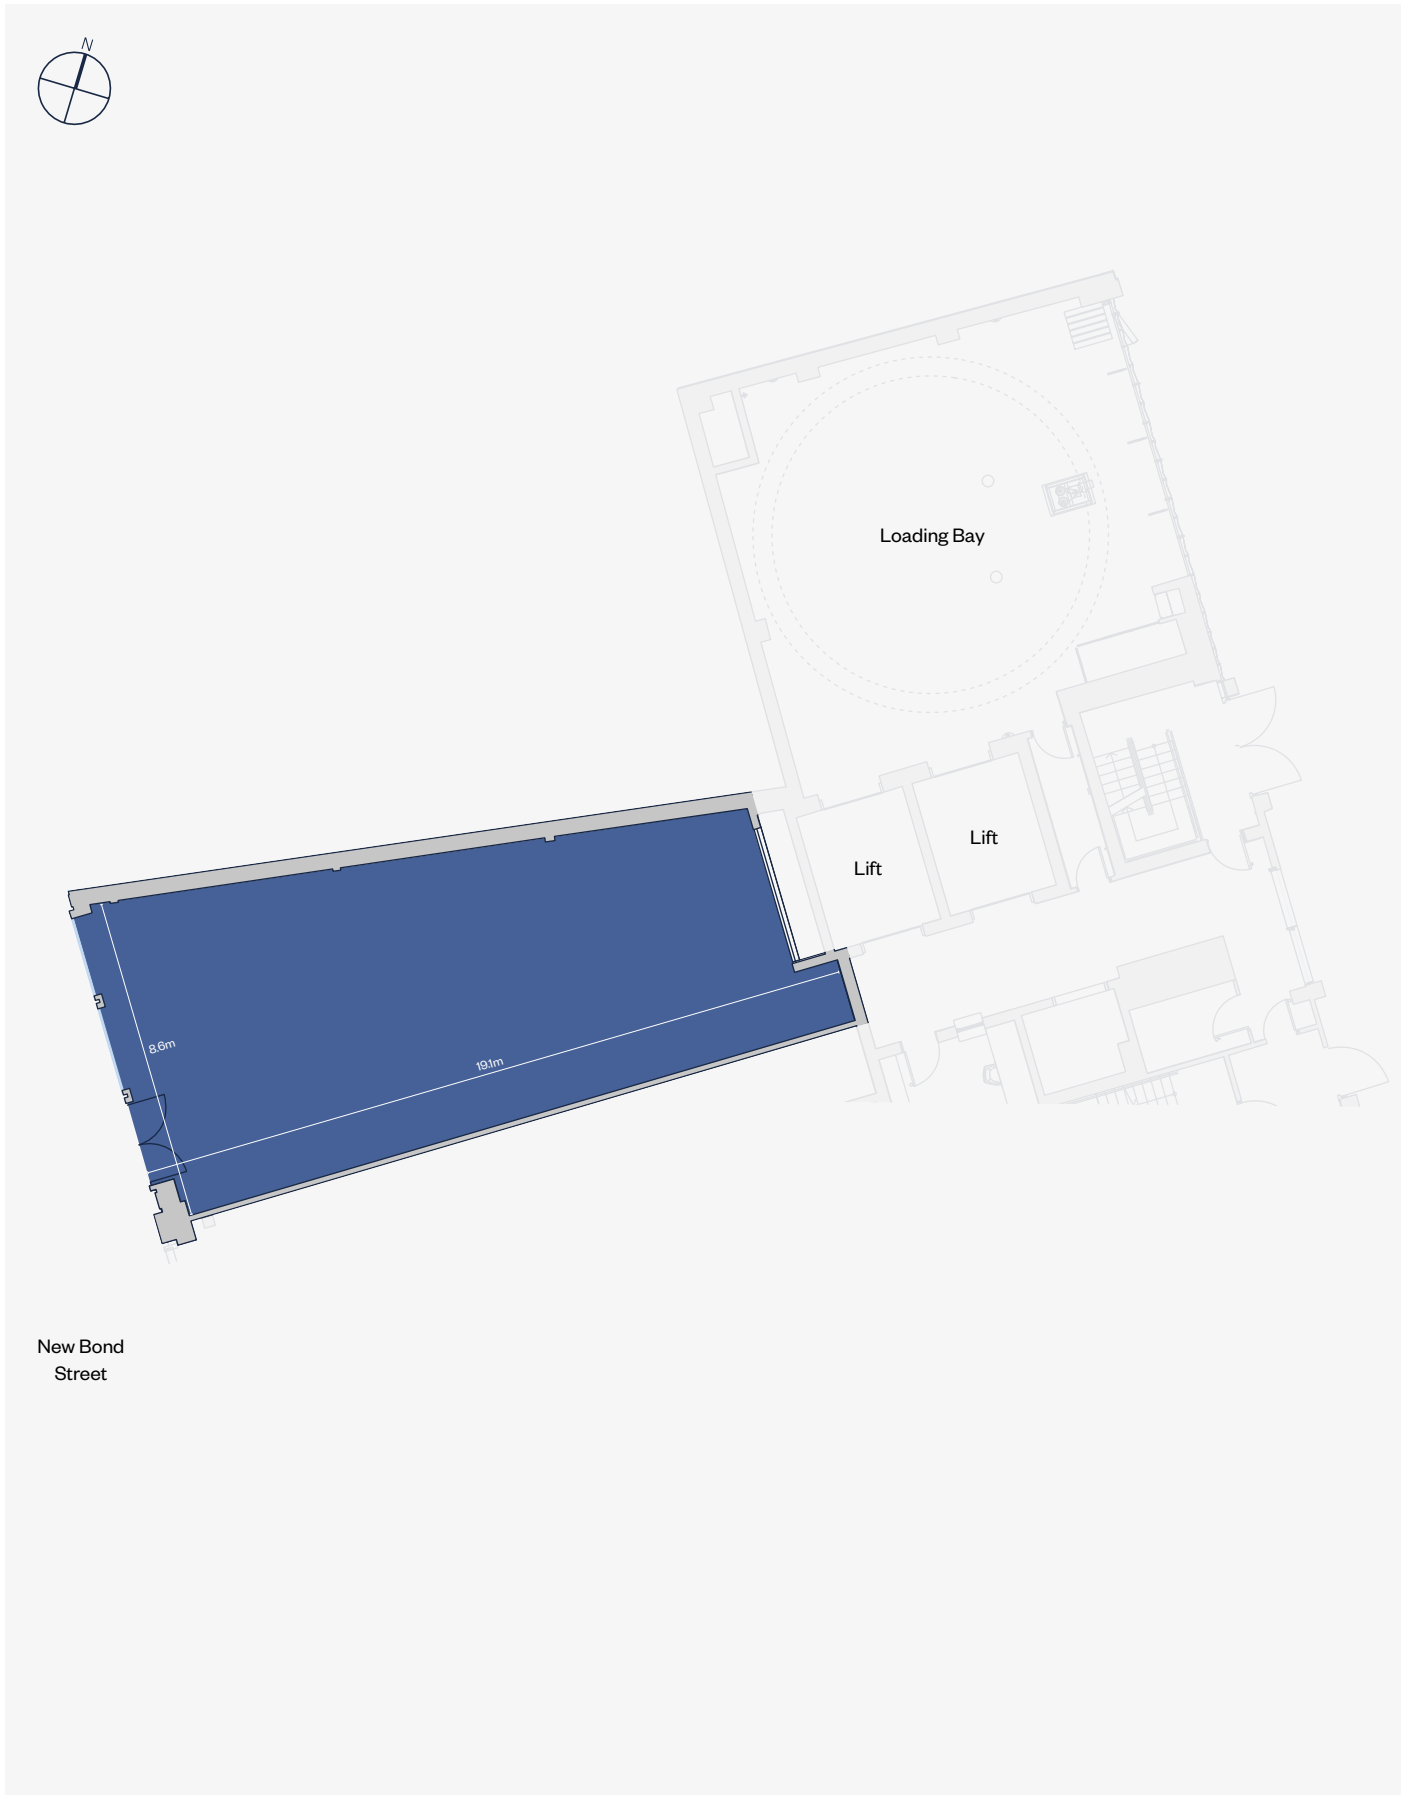

72 New Bond Street.

First Floor

1,365 sq ft | 126.8 sq m

New Bond
Street

72 New Bond Street.

Ground Floor

1,425 sq ft | 132.4 sq m

72 New Bond Street.

Ground Floor

1,425 sq ft | 132.4 sq m

New Bond
Street

72 New Bond Street.

Lower Ground Floor

1,207 sq ft | 112.1 sq m

New Bond
Street

New Bond Street.

Delivery routes