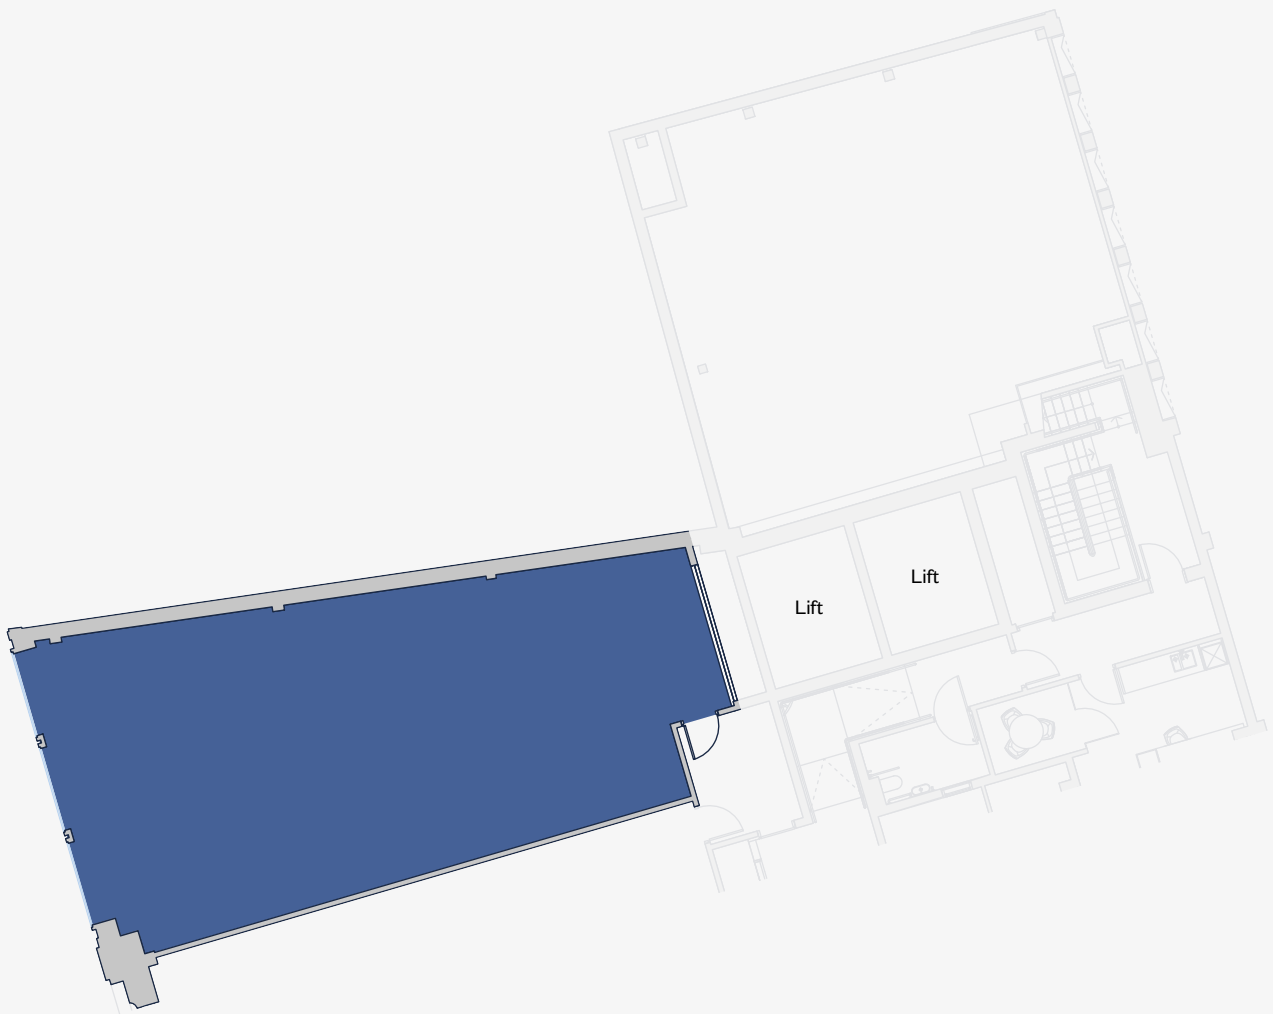

72 New Bond Street.

First Floor

1,365 sq ft | 126.8 sq m

New Bond
Street

72 New Bond Street.

Ground Floor

1,425 sq ft | 132.4 sq m

72 New Bond Street.

Ground Floor

1,425 sq ft | 132.4 sq m

New Bond
Street

72 New Bond Street.

Lower Ground Floor

1,207 sq ft | 112.1 sq m

New Bond
Street

New Bond Street.

Delivery routes