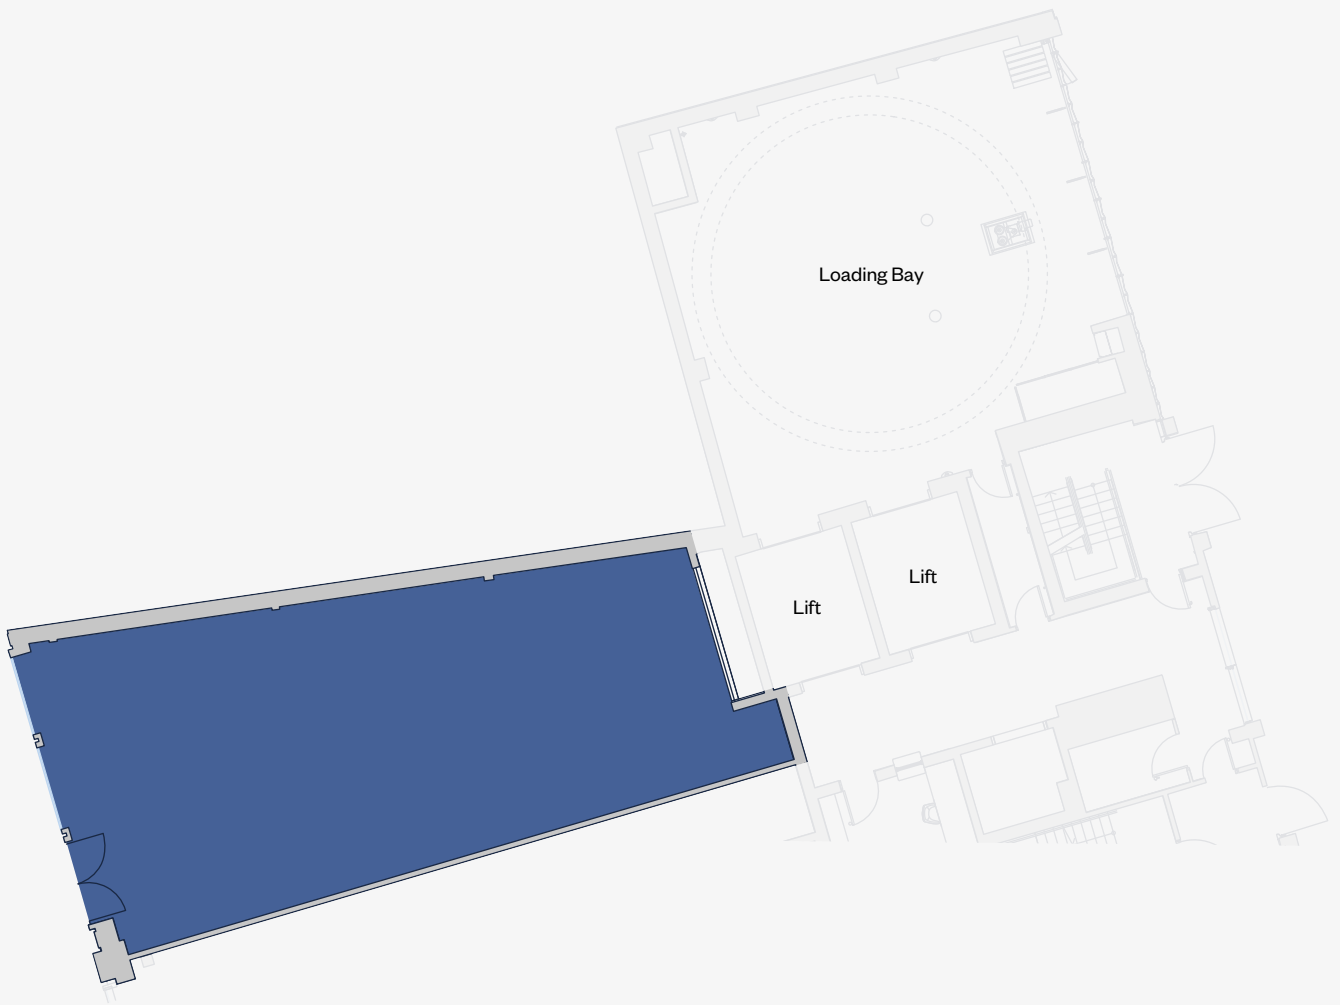

72 New Bond Street.

First Floor

1,365 sq ft | 126.8 sq m

New Bond
Street

72 New Bond Street.

Ground Floor

1,425 sq ft | 132.4 sq m

72 New Bond Street.

Ground Floor

1,425 sq ft | 132.4 sq m

New Bond
Street

72 New Bond Street.

Lower Ground Floor

1,207 sq ft | 112.1 sq m

New Bond
Street

New Bond Street.

Delivery routes