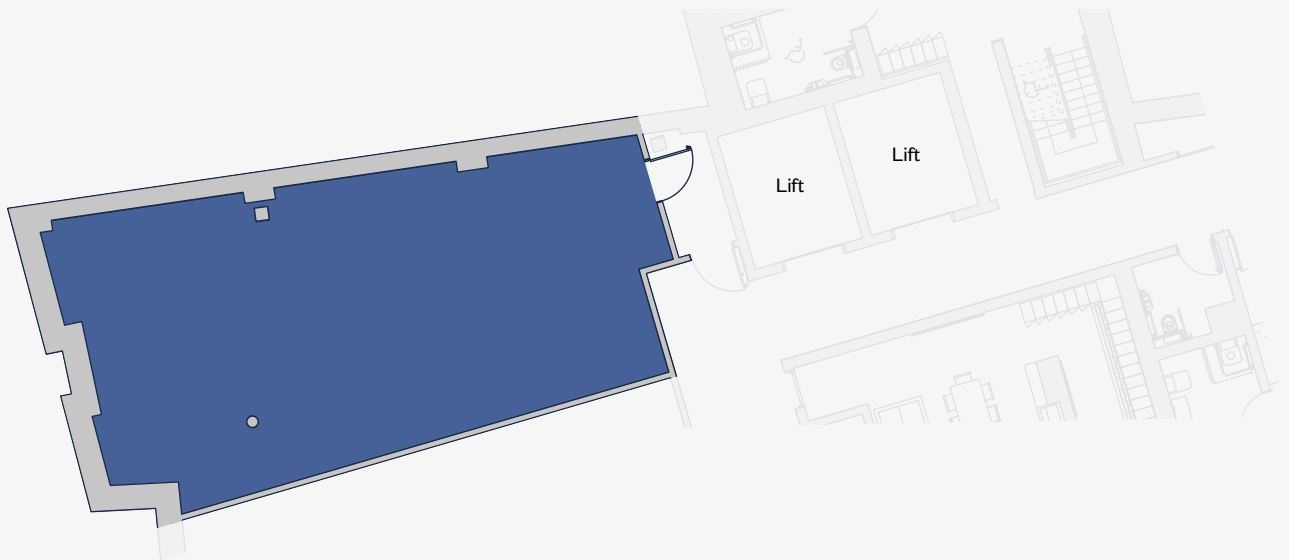

72 New Bond Street.

First Floor

1,365 sq ft | 126.8 sq m

New Bond
Street

72 New Bond Street.

Ground Floor

1,425 sq ft | 132.4 sq m

72 New Bond Street.

Ground Floor

1,425 sq ft | 132.4 sq m

New Bond
Street

72 New Bond Street.

Lower Ground Floor

1,207 sq ft | 112.1 sq m

New Bond
Street

New Bond Street.

Delivery routes