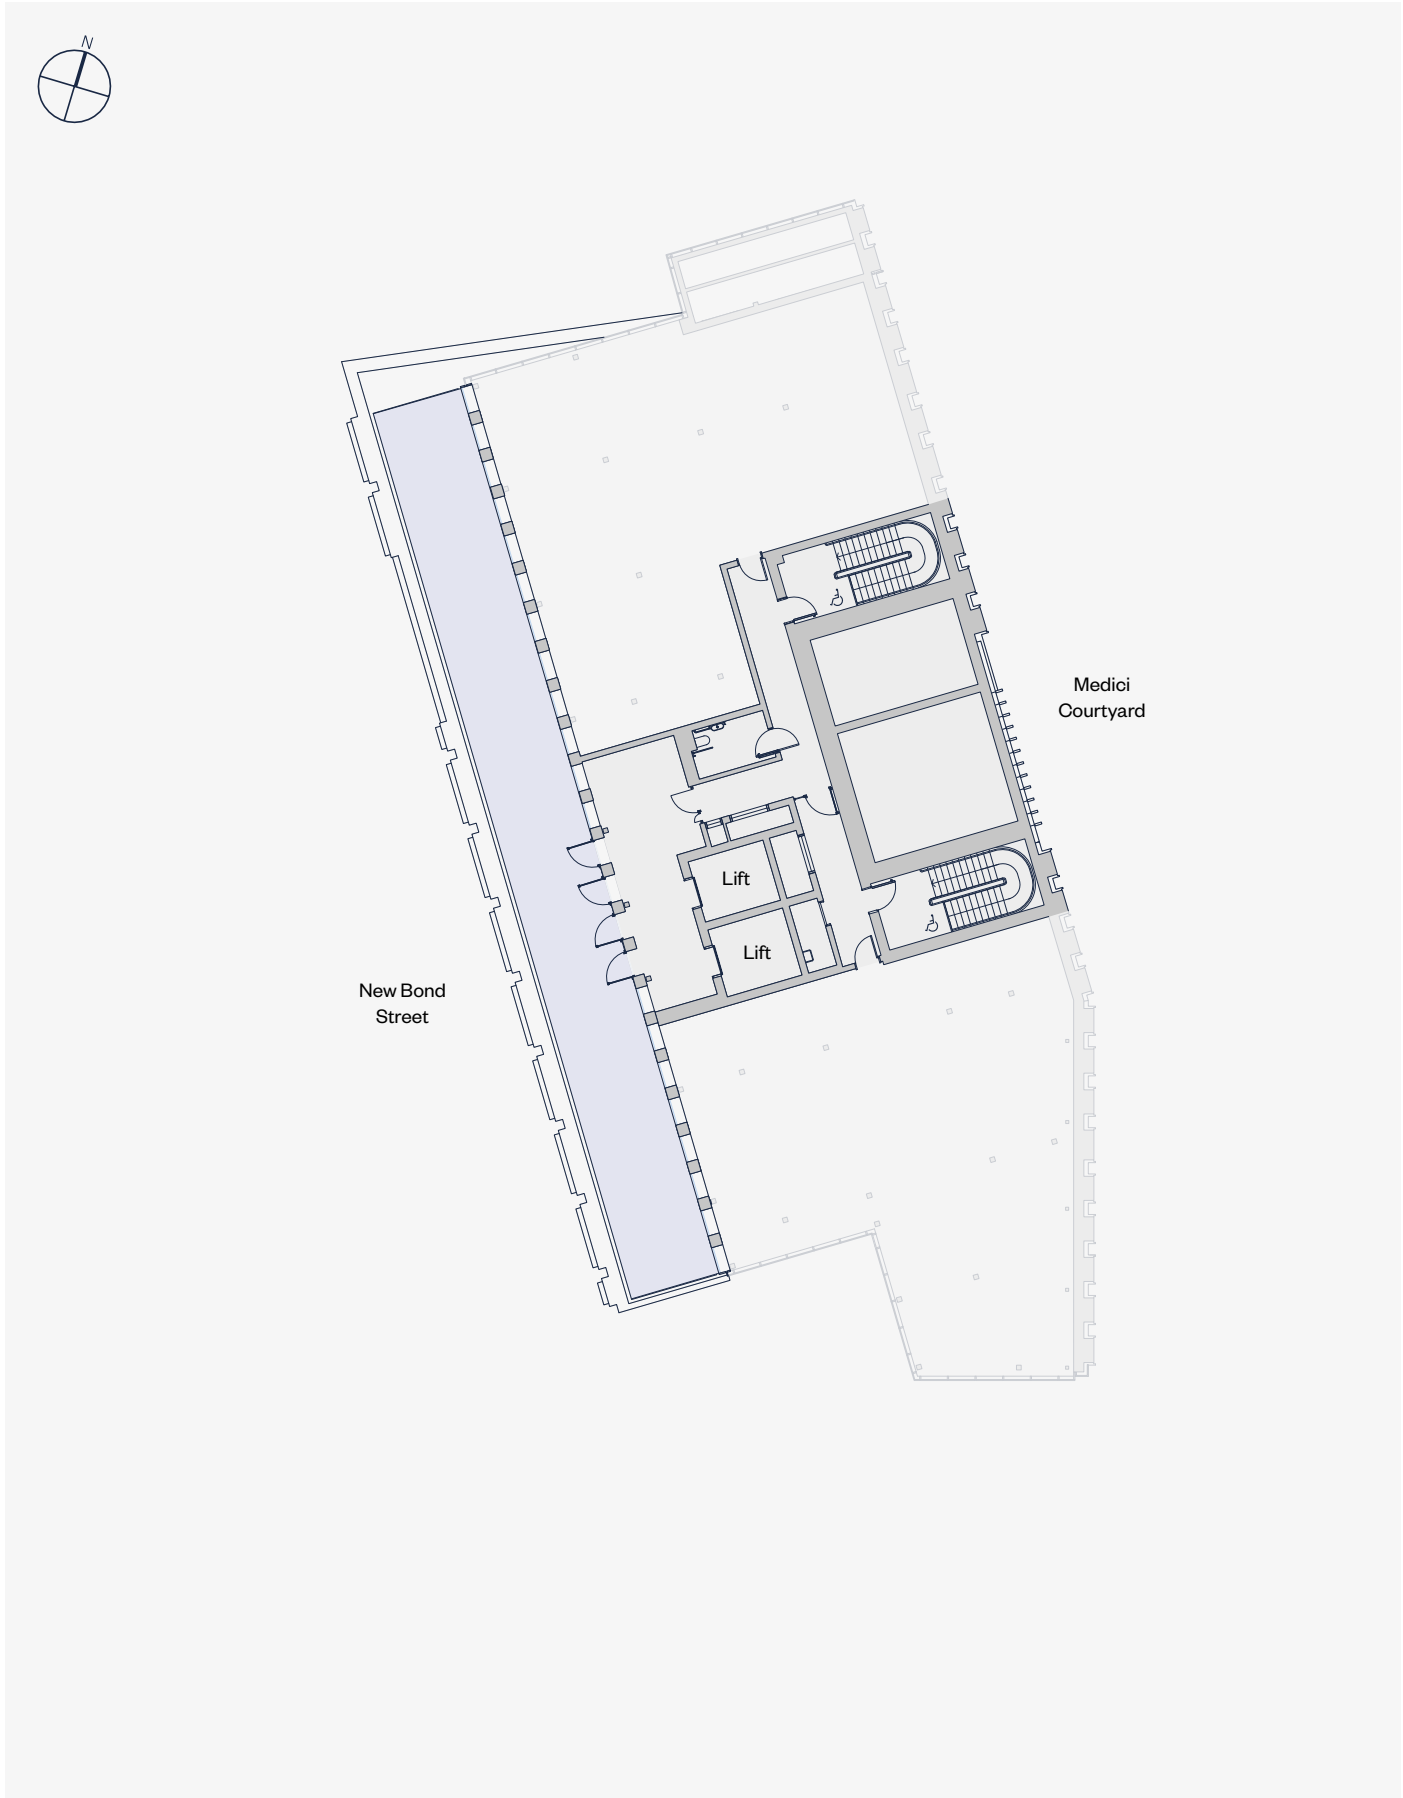

1 Medici Courtyard.

Ground floor reception

693 sq ft | 64.4 sq m

1 Medici Courtyard.

Fourth floor

8,917 sq ft | 828.4 sq m

1 Medici Courtyard.

Sixth floor

Communal Terrace | 1,318 sq ft | 122.4 sq m

1 Medici Courtyard.

Lower ground floor – facilities