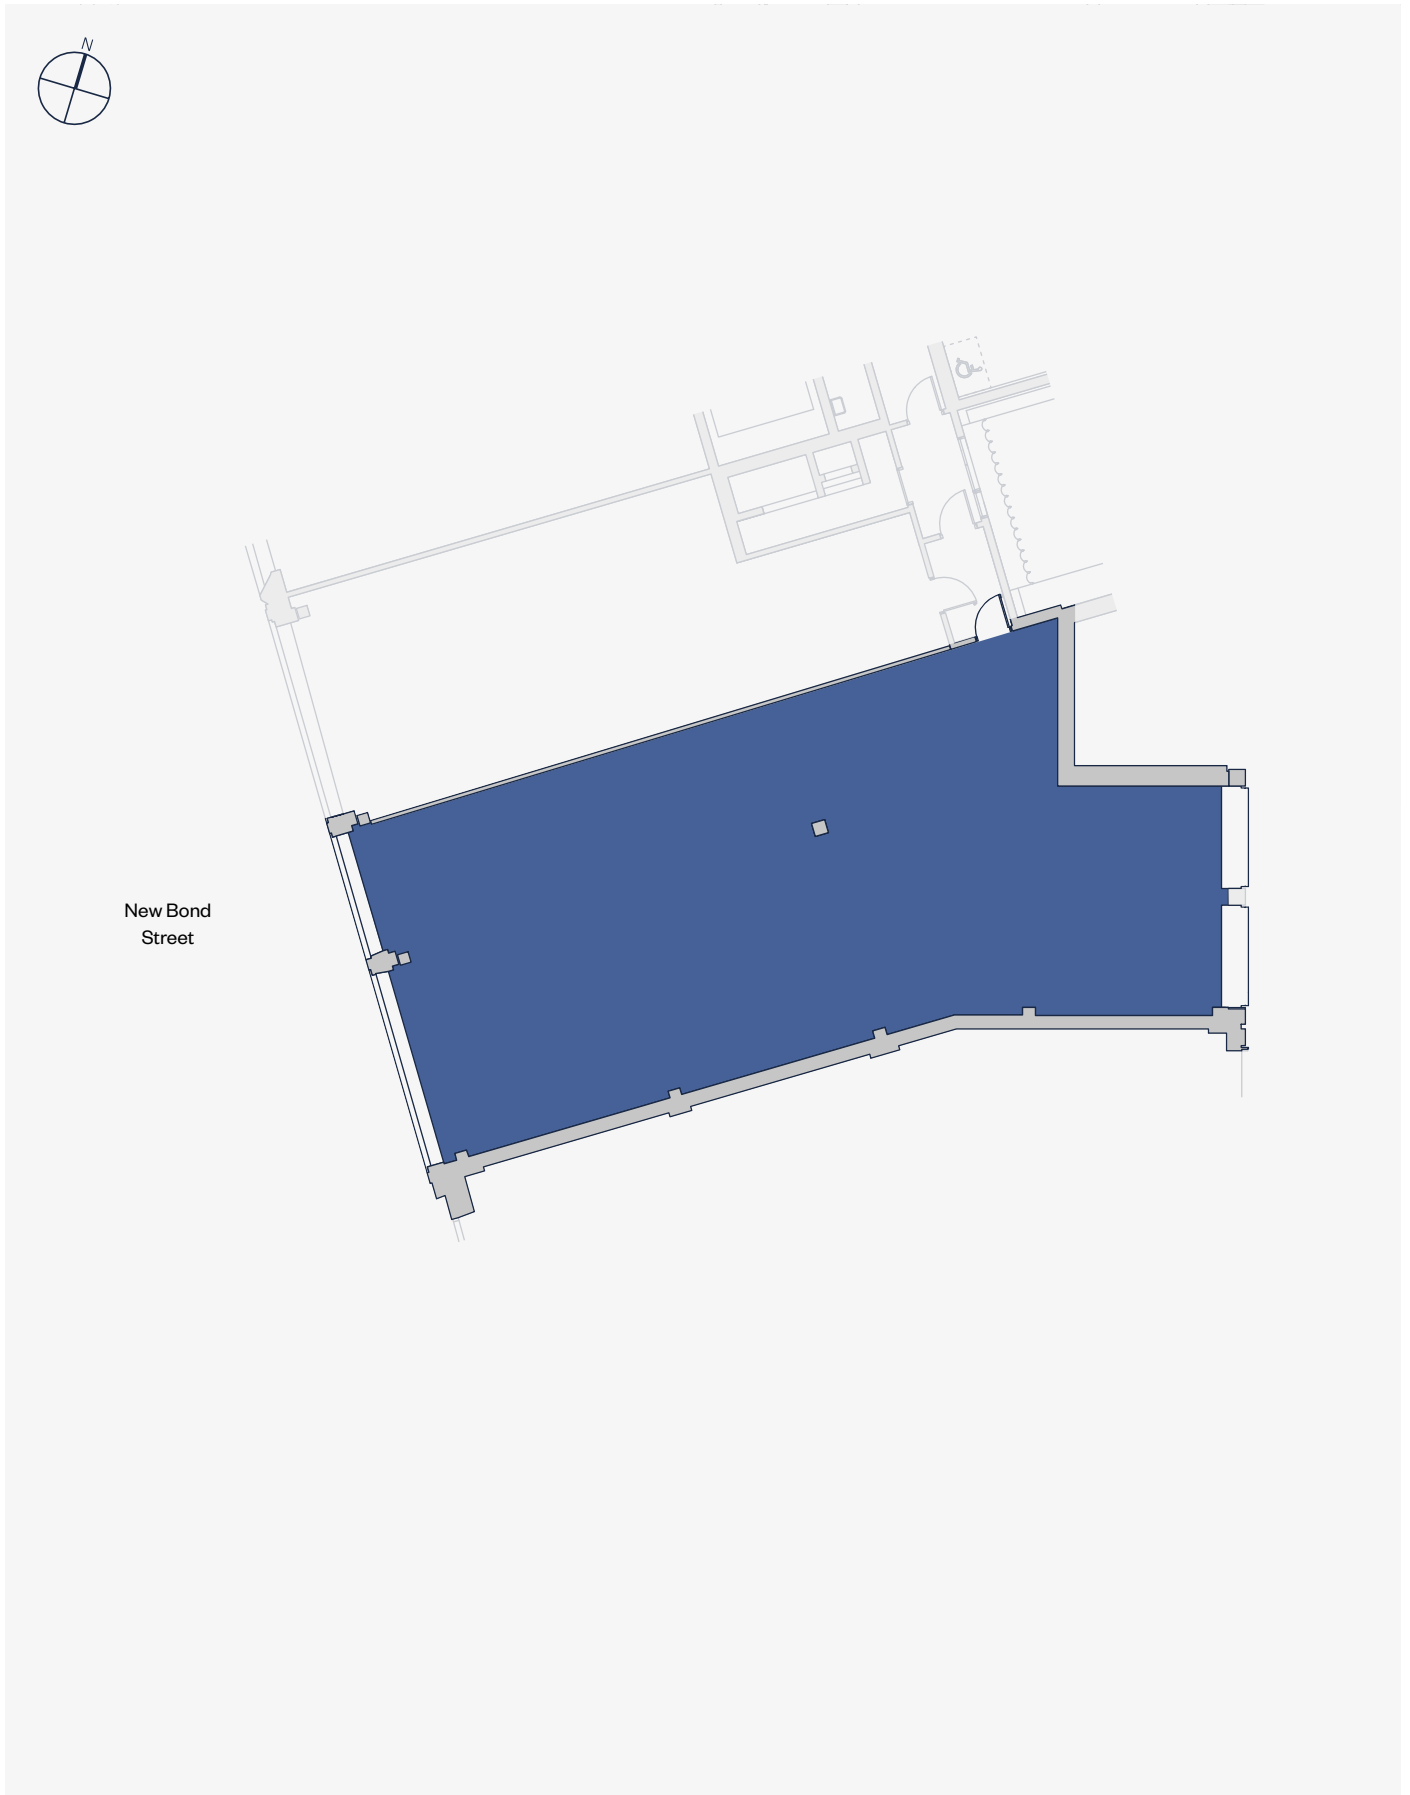

67 New Bond Street.

First Floor

2,048 sq ft | 190 sq m

67 New Bond Street.

Ground Floor

1,222 sq ft | 113 sq m

67 New Bond Street.

Lower Ground Floor

1,013 sq ft | 94 sq m